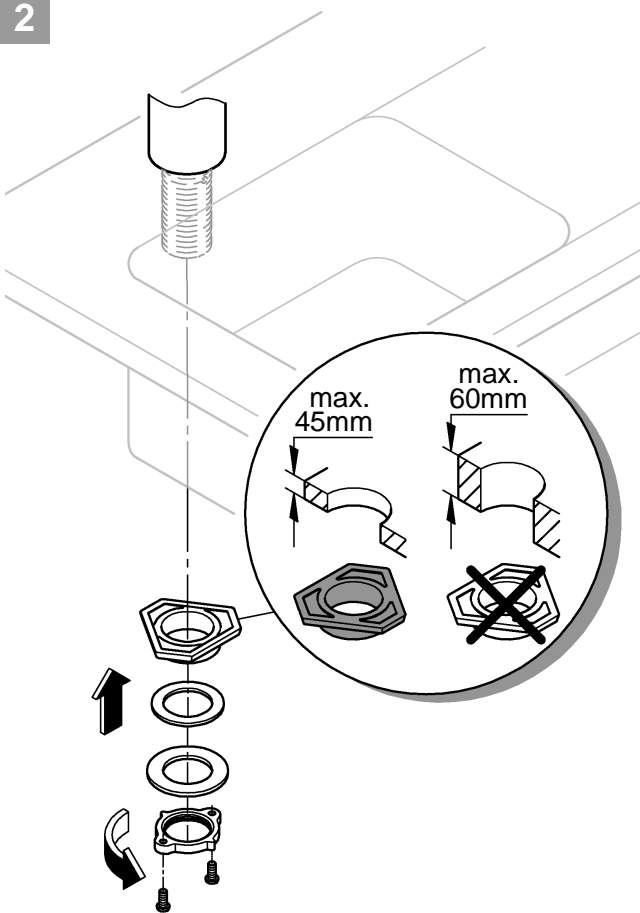

DIN 1988
DIN EN 806

1

2

3

A series of 20 horizontal lines for writing, spaced evenly down the page.

Pure Freude an Wasser

GROHE
WAVES

D