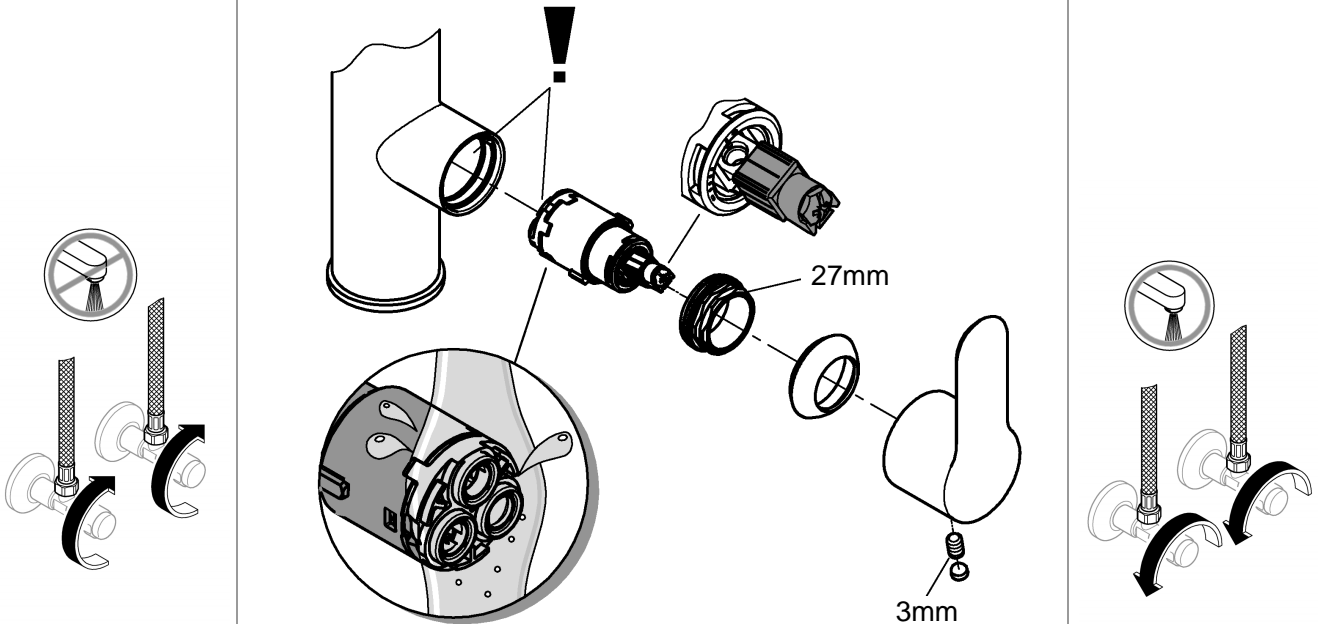

DIN 1988
DIN EN 806

1

2

3

A series of 20 horizontal lines for writing, spaced evenly down the page.

Pure Freude an Wasser

GROHE
WAVES

D