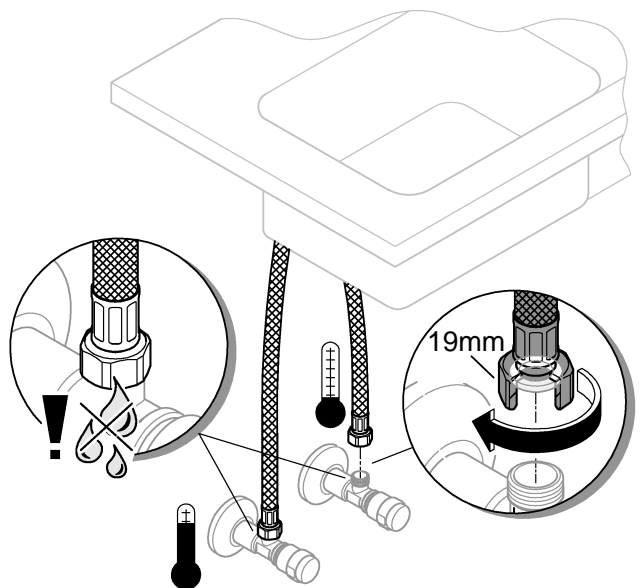

DIN 1988
DIN EN 806

1

2

3

A series of 20 horizontal lines for writing, spaced evenly down the page.

Pure Freude an Wasser

GROHE
WAVES

D