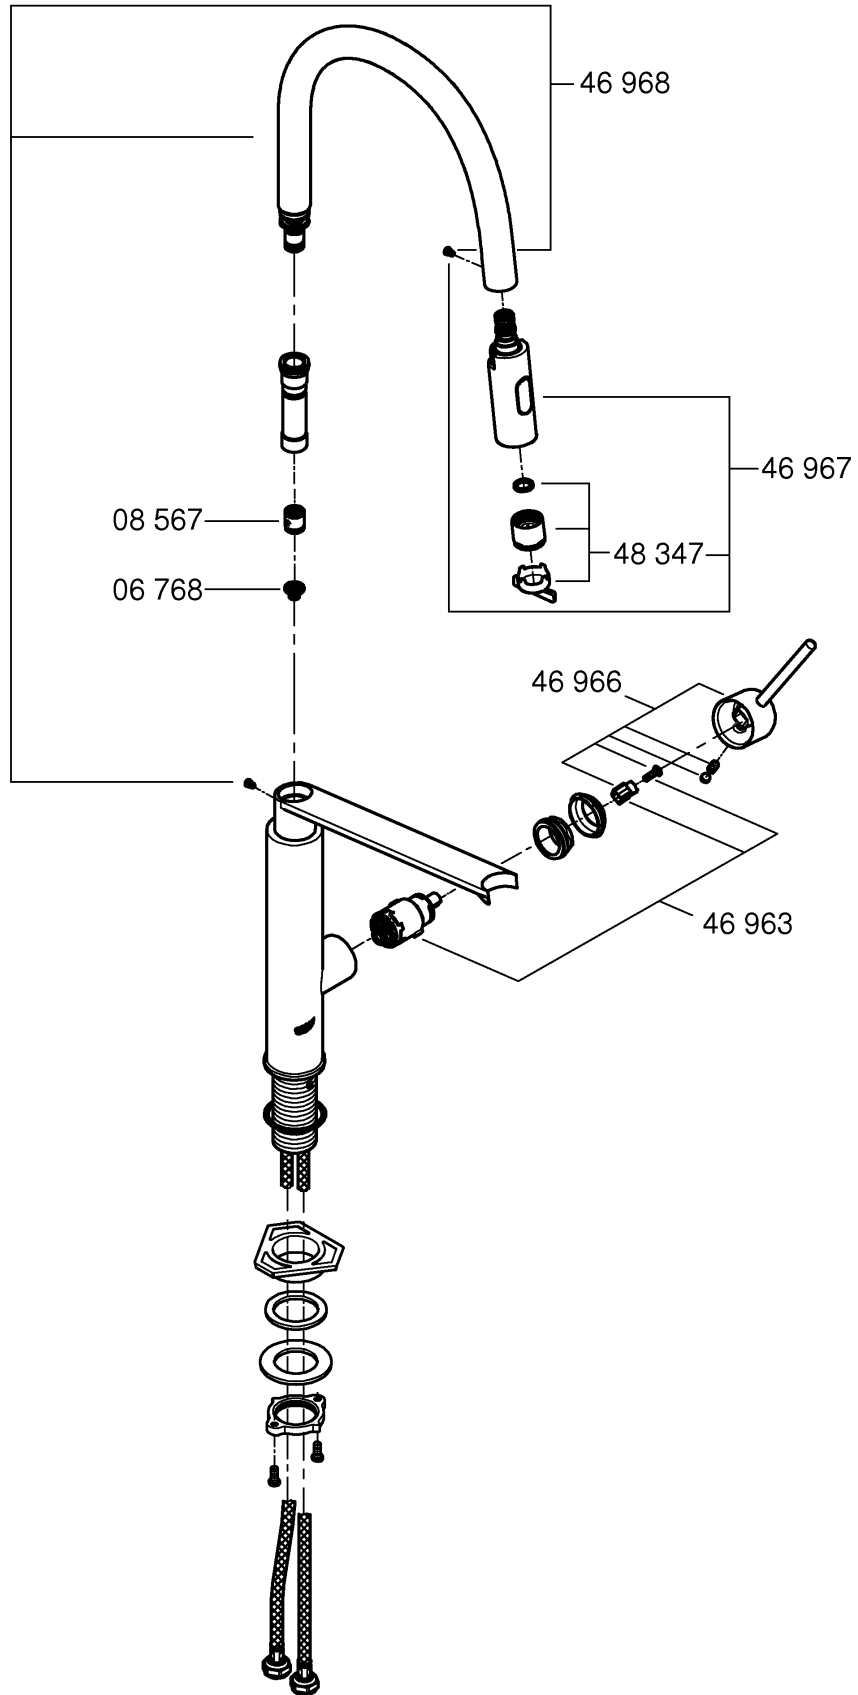

DIN 1988
DIN EN 806

1

2

3

A series of 20 horizontal lines for writing, spaced evenly down the page.

Pure Freude an Wasser

GROHE
WAVES

D