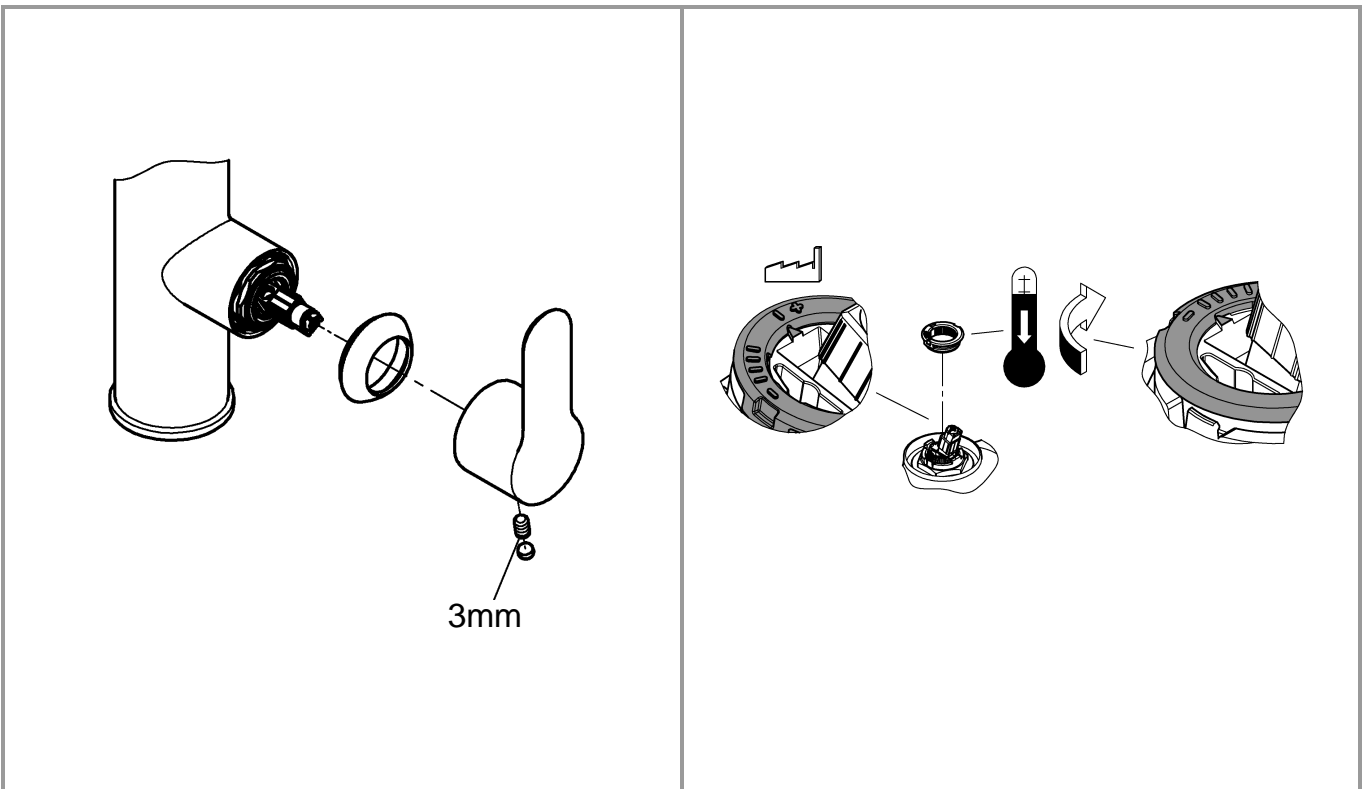

DIN 1988
DIN EN 806

1

2

3

A series of 20 horizontal lines for writing, spaced evenly down the page.

Pure Freude an Wasser

GROHE
WAVES

D