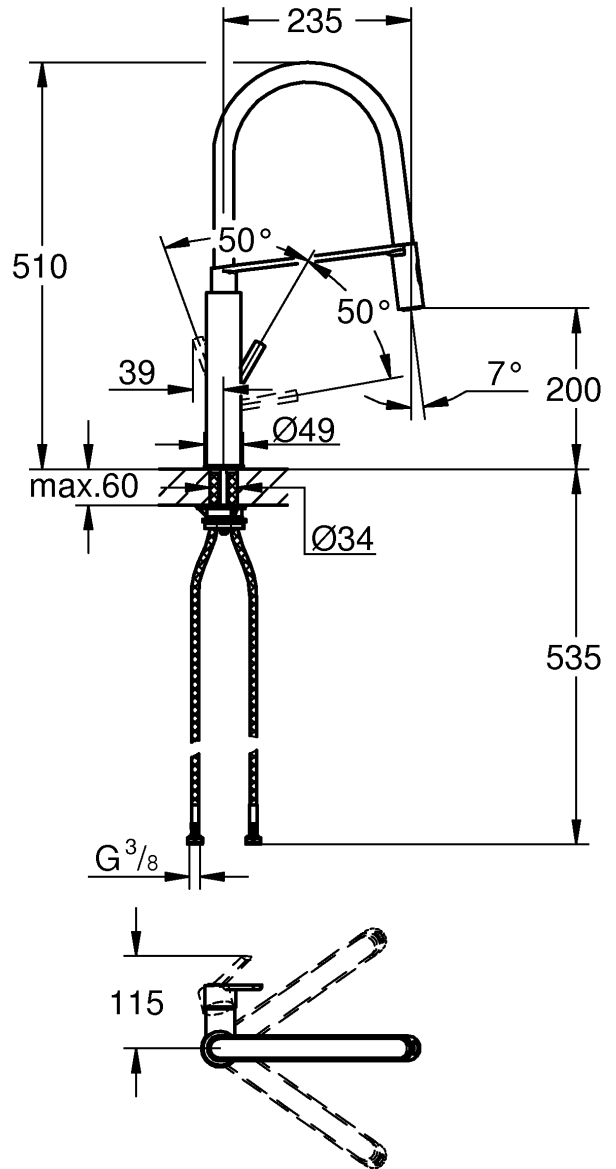

31 489

1

2

3

4

5

6

7