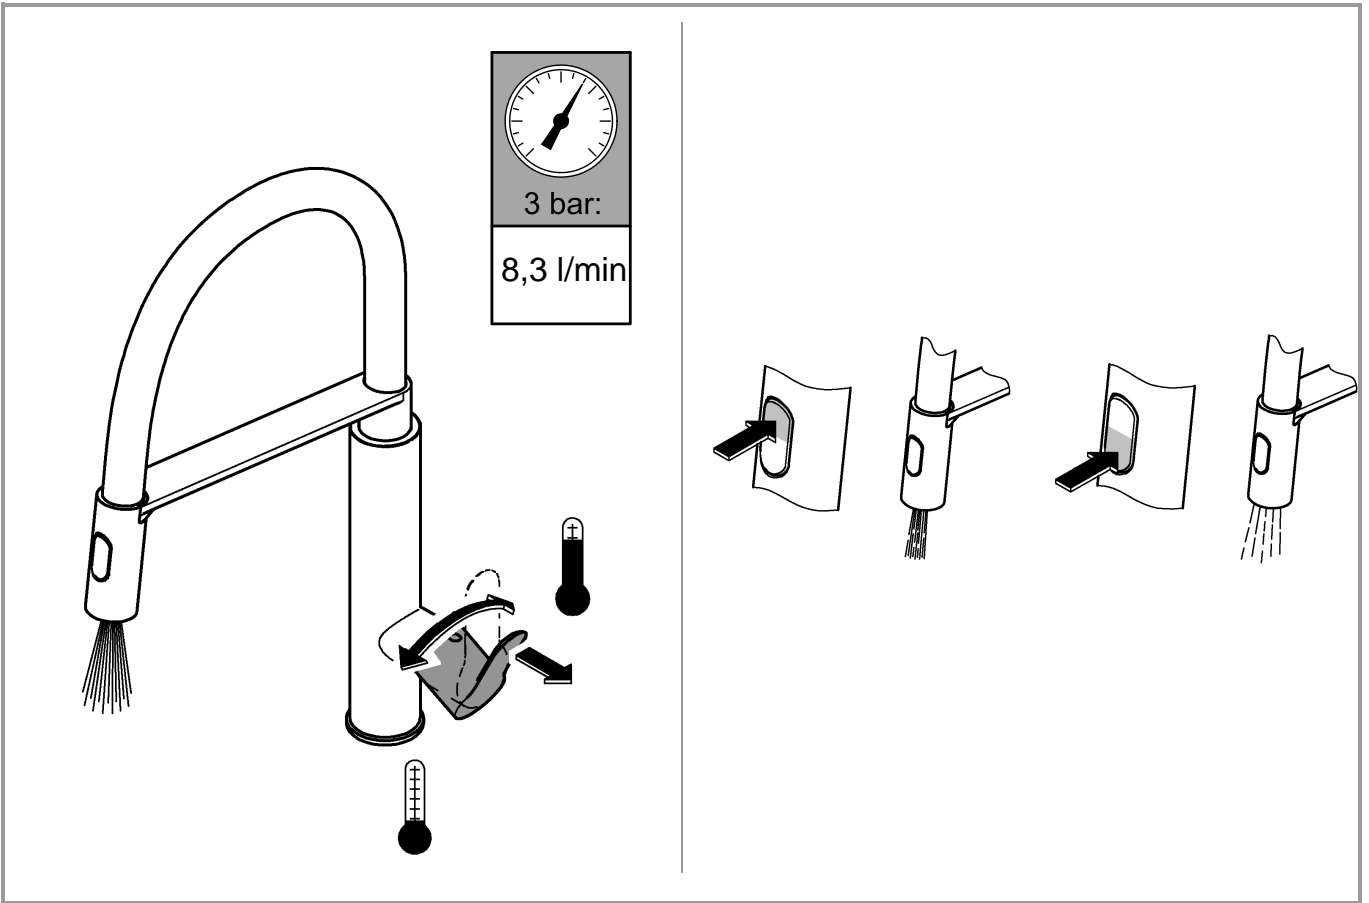

DIN 1988
DIN EN 806

1

2

3

A series of 20 horizontal lines for writing, spaced evenly down the page.

Pure Freude an Wasser

GROHE
WAVES

D