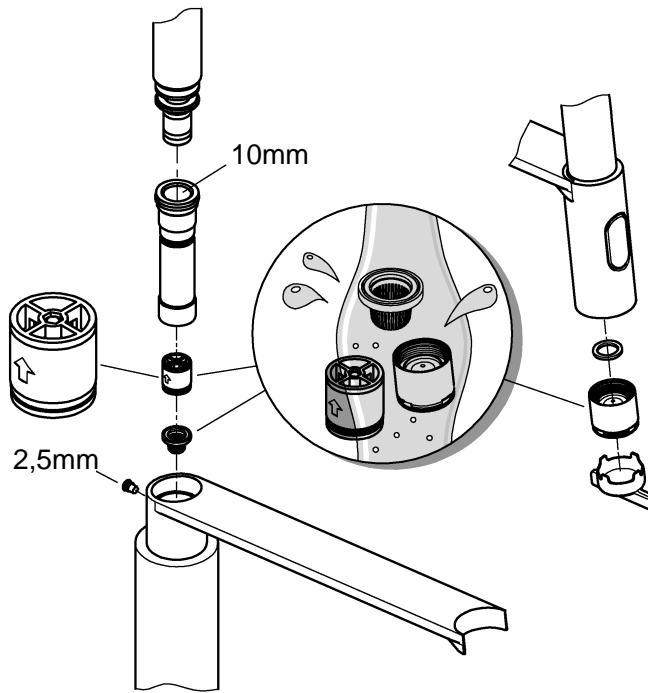

DIN 1988
DIN EN 806

1

2

3

A series of 20 horizontal lines for writing, spaced evenly down the page.

Pure Freude an Wasser

GROHE
WAVES

D