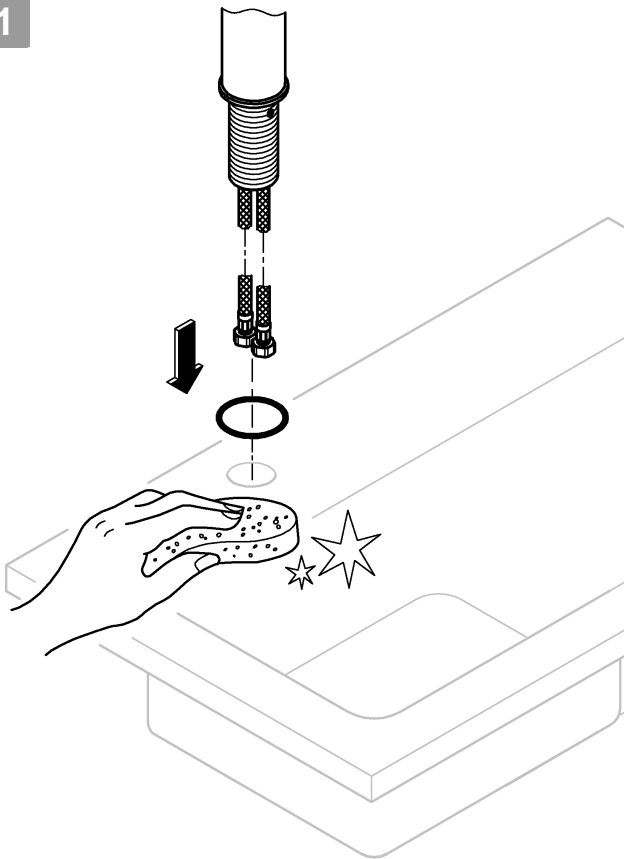

DIN 1988
DIN EN 806

1

2

3

A series of 20 horizontal lines for writing, spaced evenly down the page.

Pure Freude an Wasser

GROHE
WAVES

D