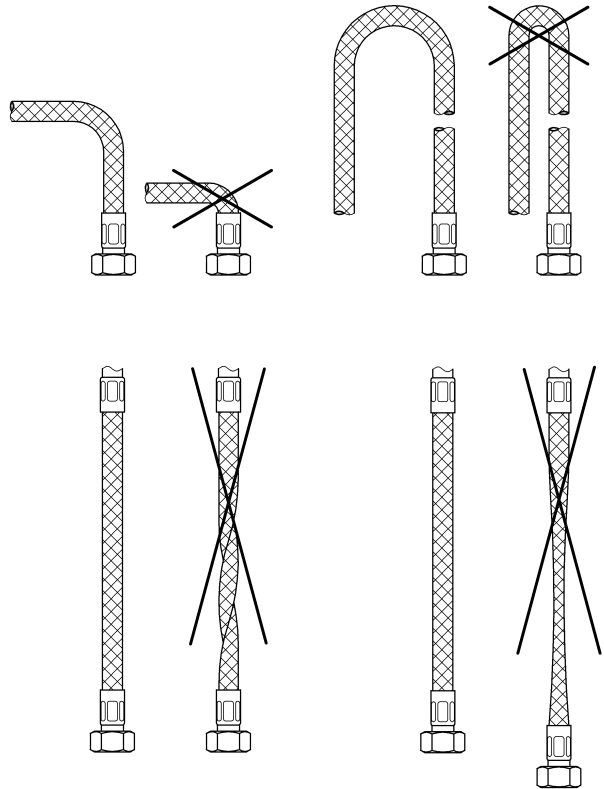

DIN 1988
DIN EN 806

1

2

3

A series of 20 horizontal lines for writing, spaced evenly down the page.

Pure Freude an Wasser

GROHE
WAVES

D