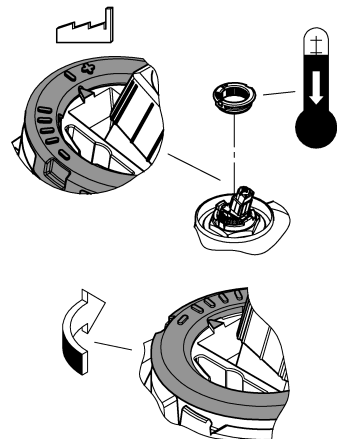

4

5

6

7

31 483

*19 332	32mm

Pure Freude an Wasser

GROHE
WAVES