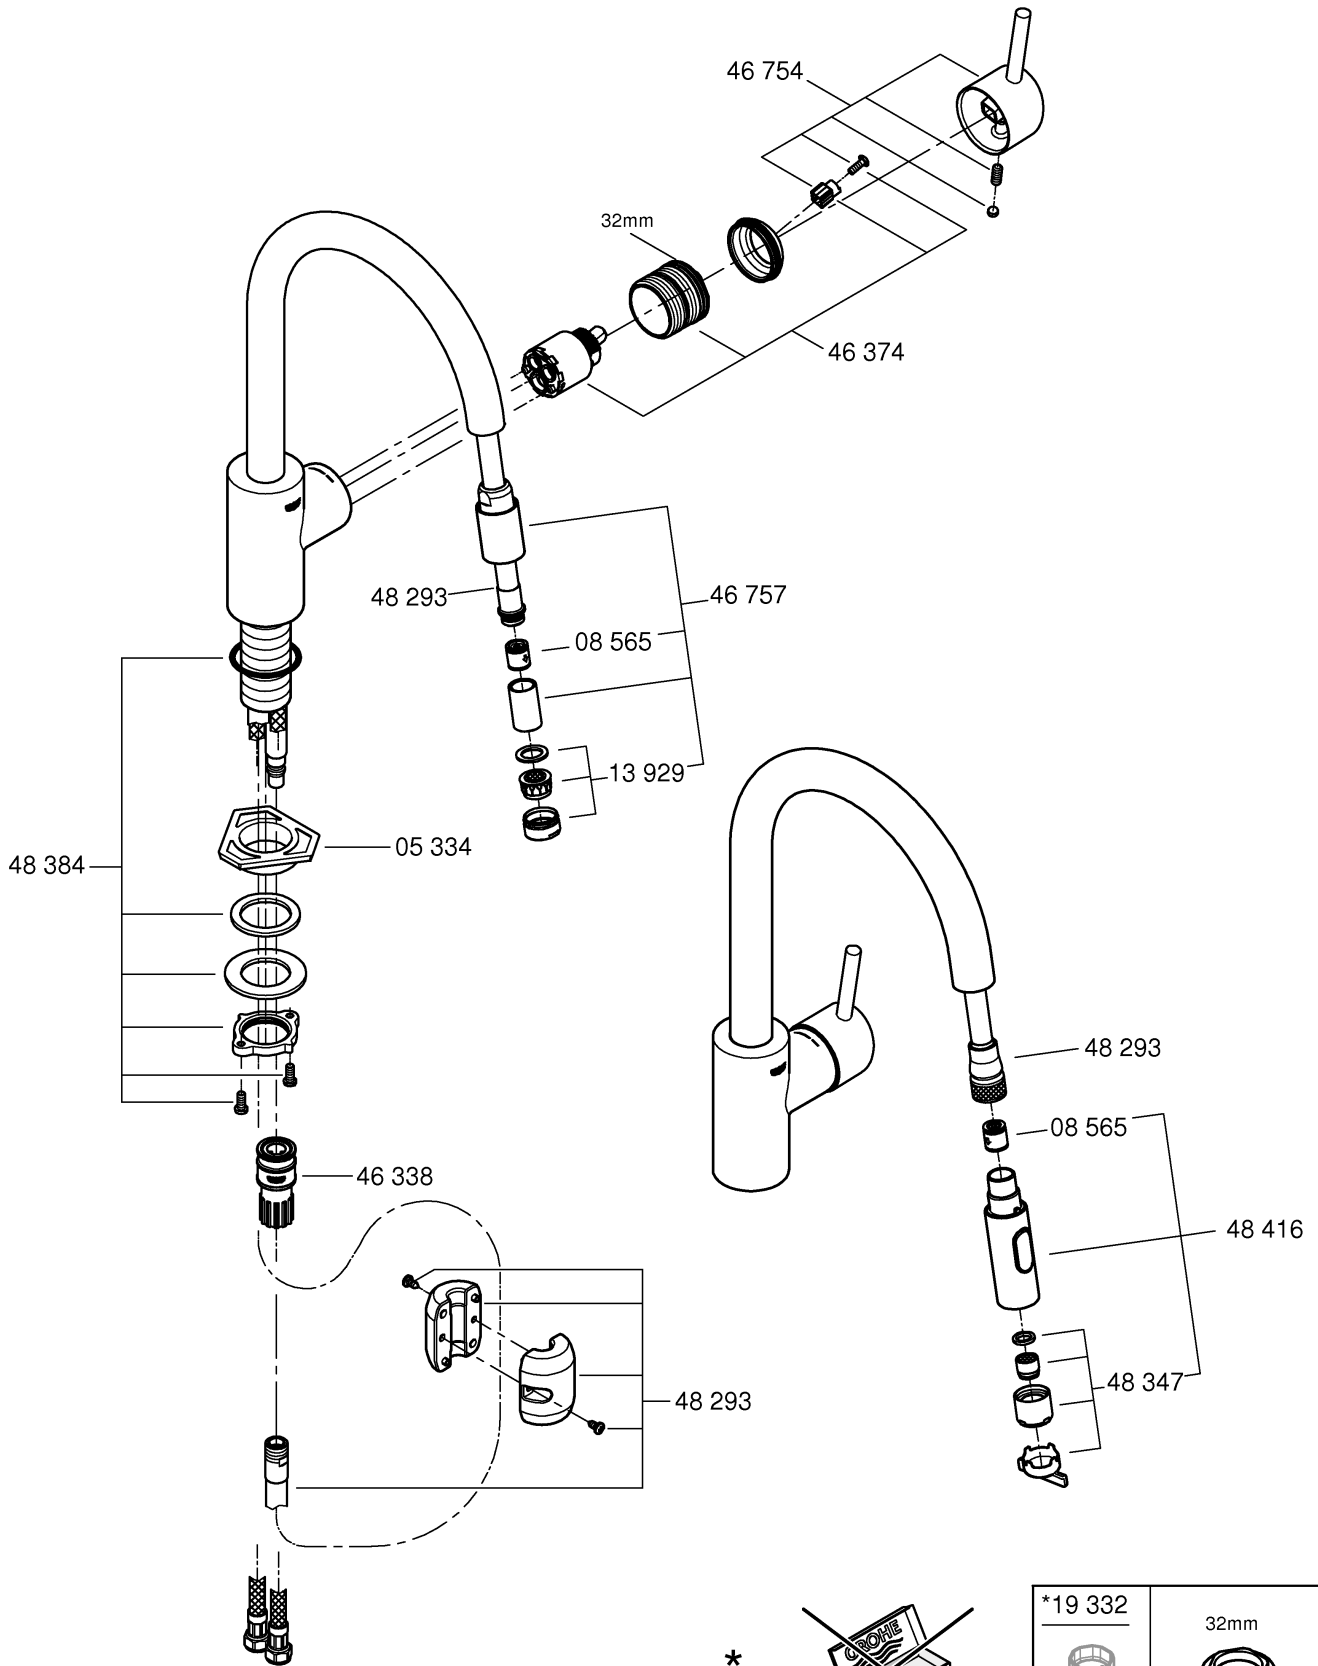

4

5

6

7

31 483

*19 332	32mm

Pure Freude an Wasser

GROHE
WAVES