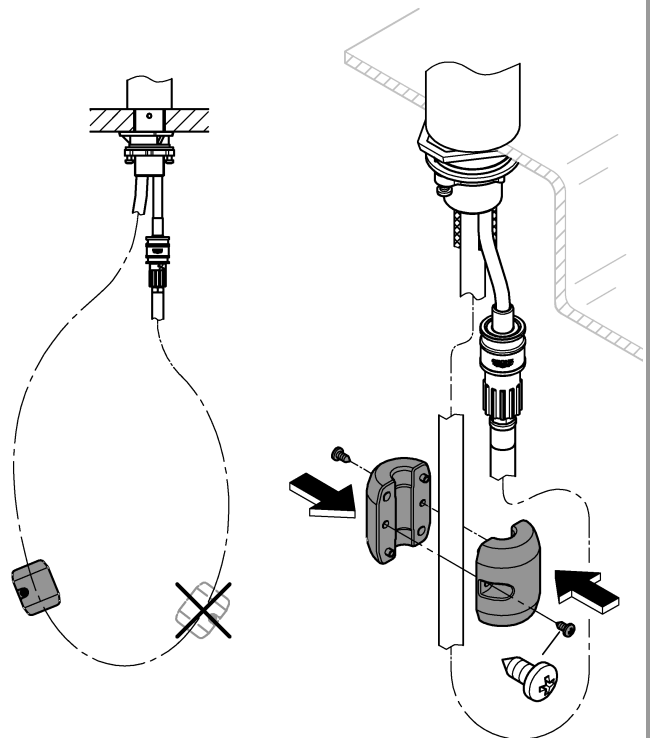

4

5

6

7

31 483

*19 332	32mm

Pure Freude an Wasser

GROHE
WAVES