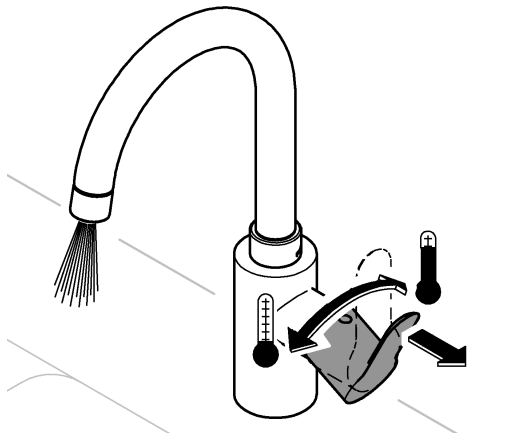

4

5

6

7

31 483

*19 332	32mm

Pure Freude an Wasser

GROHE
WAVES