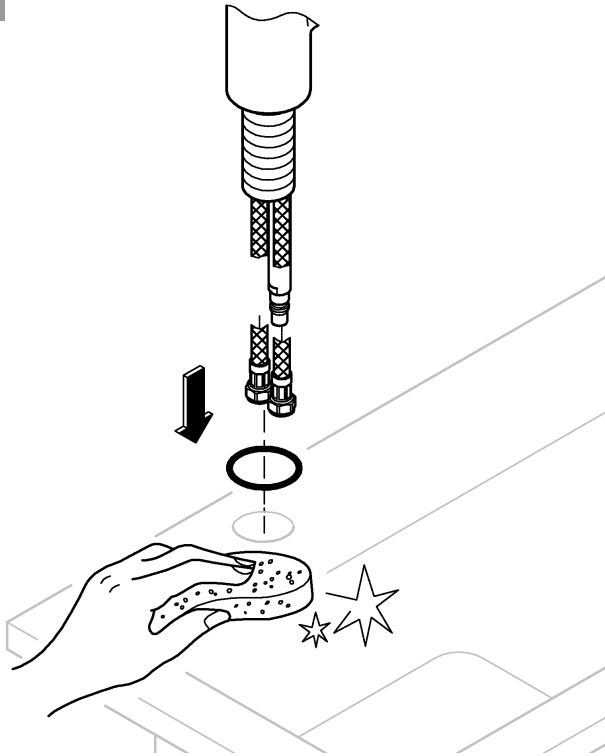

*19 332

32mm

1