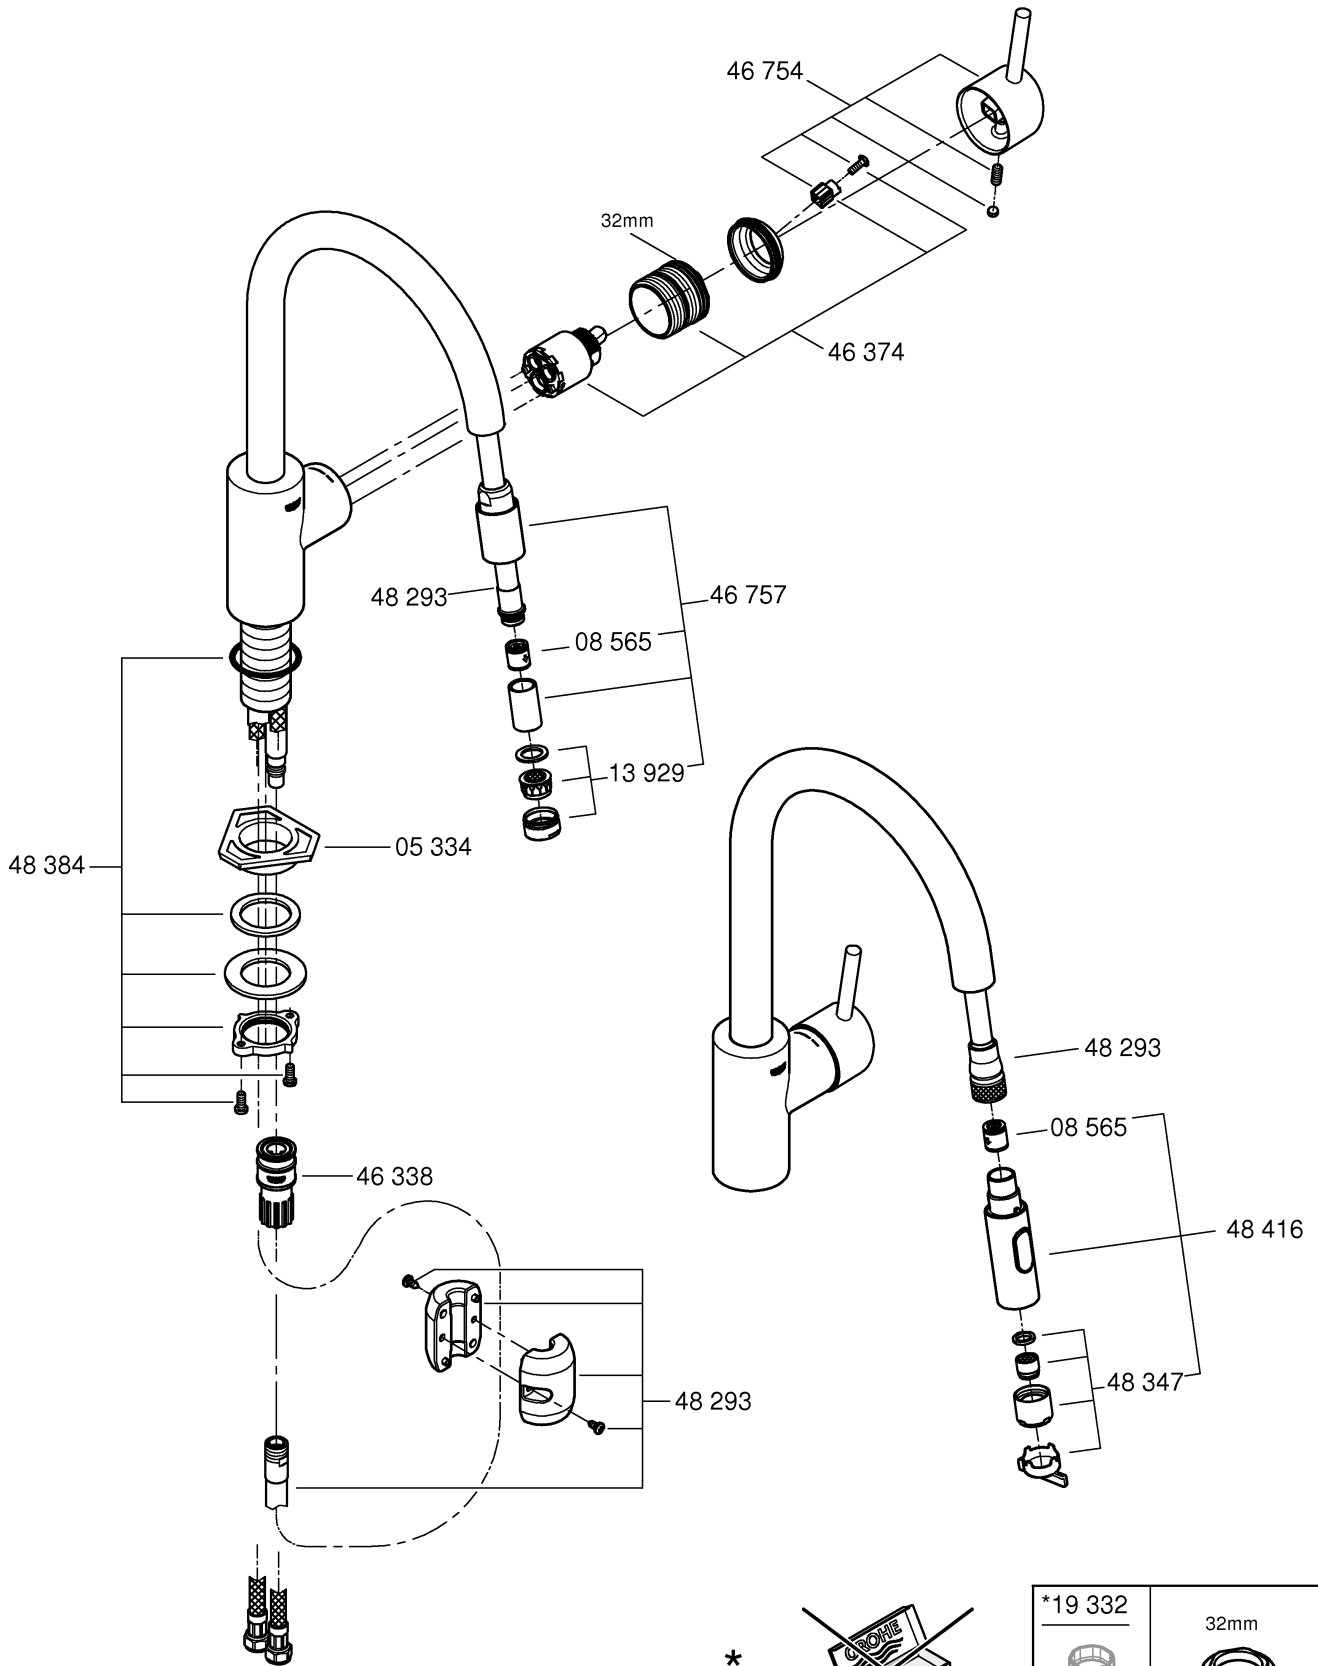

4

5

6

7

31 483

*19 332	32mm

Pure Freude an Wasser

**GROHE**  
Pure Freude an Wasser