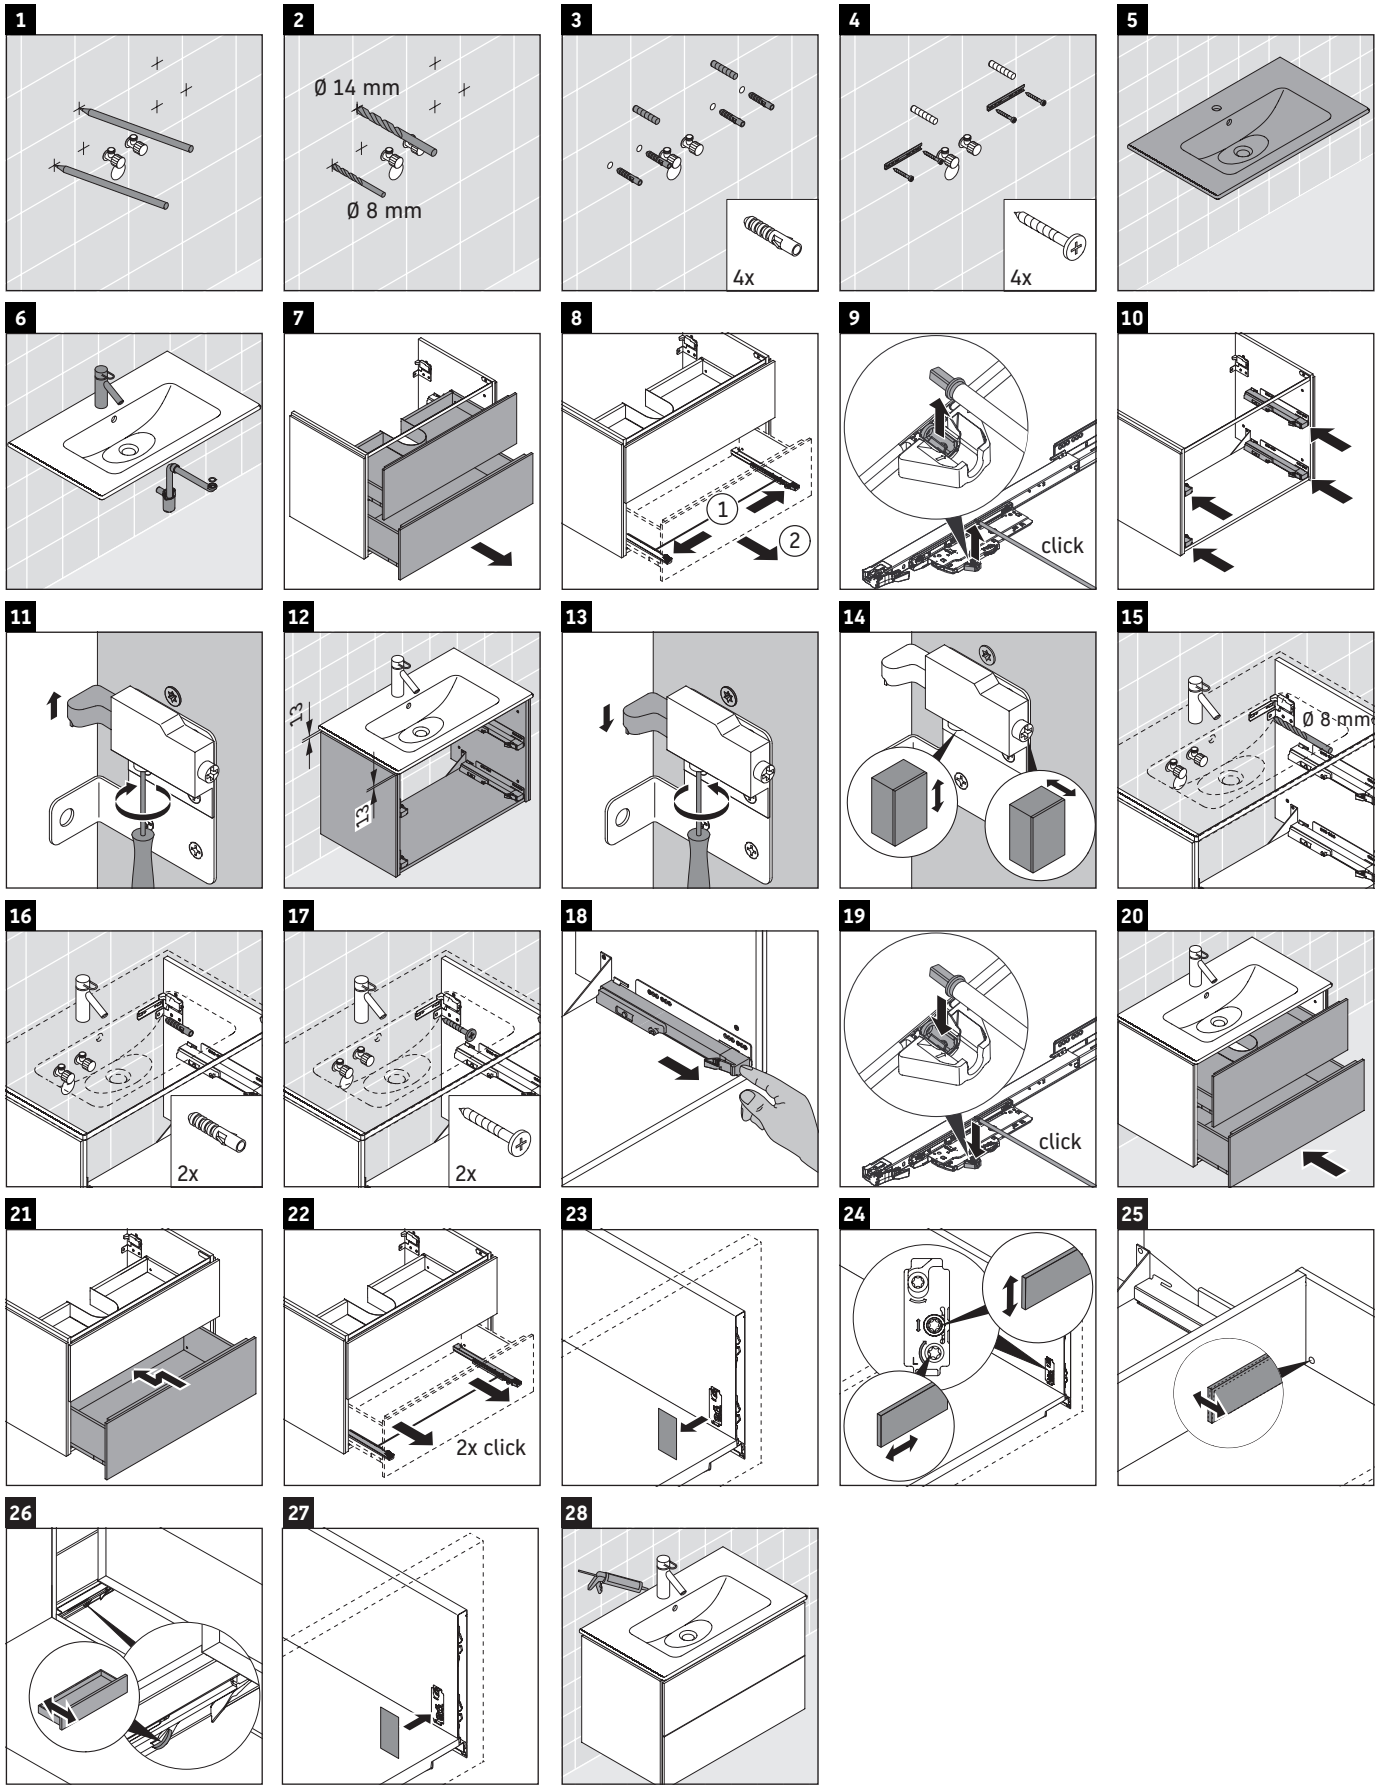

Duravit AG, Werderstr. 36, 78132 Hornberg, Germany, Phone +49 78 33 700, Fax +49 78 33 70 289, info@duravit.de, www.duravit.de