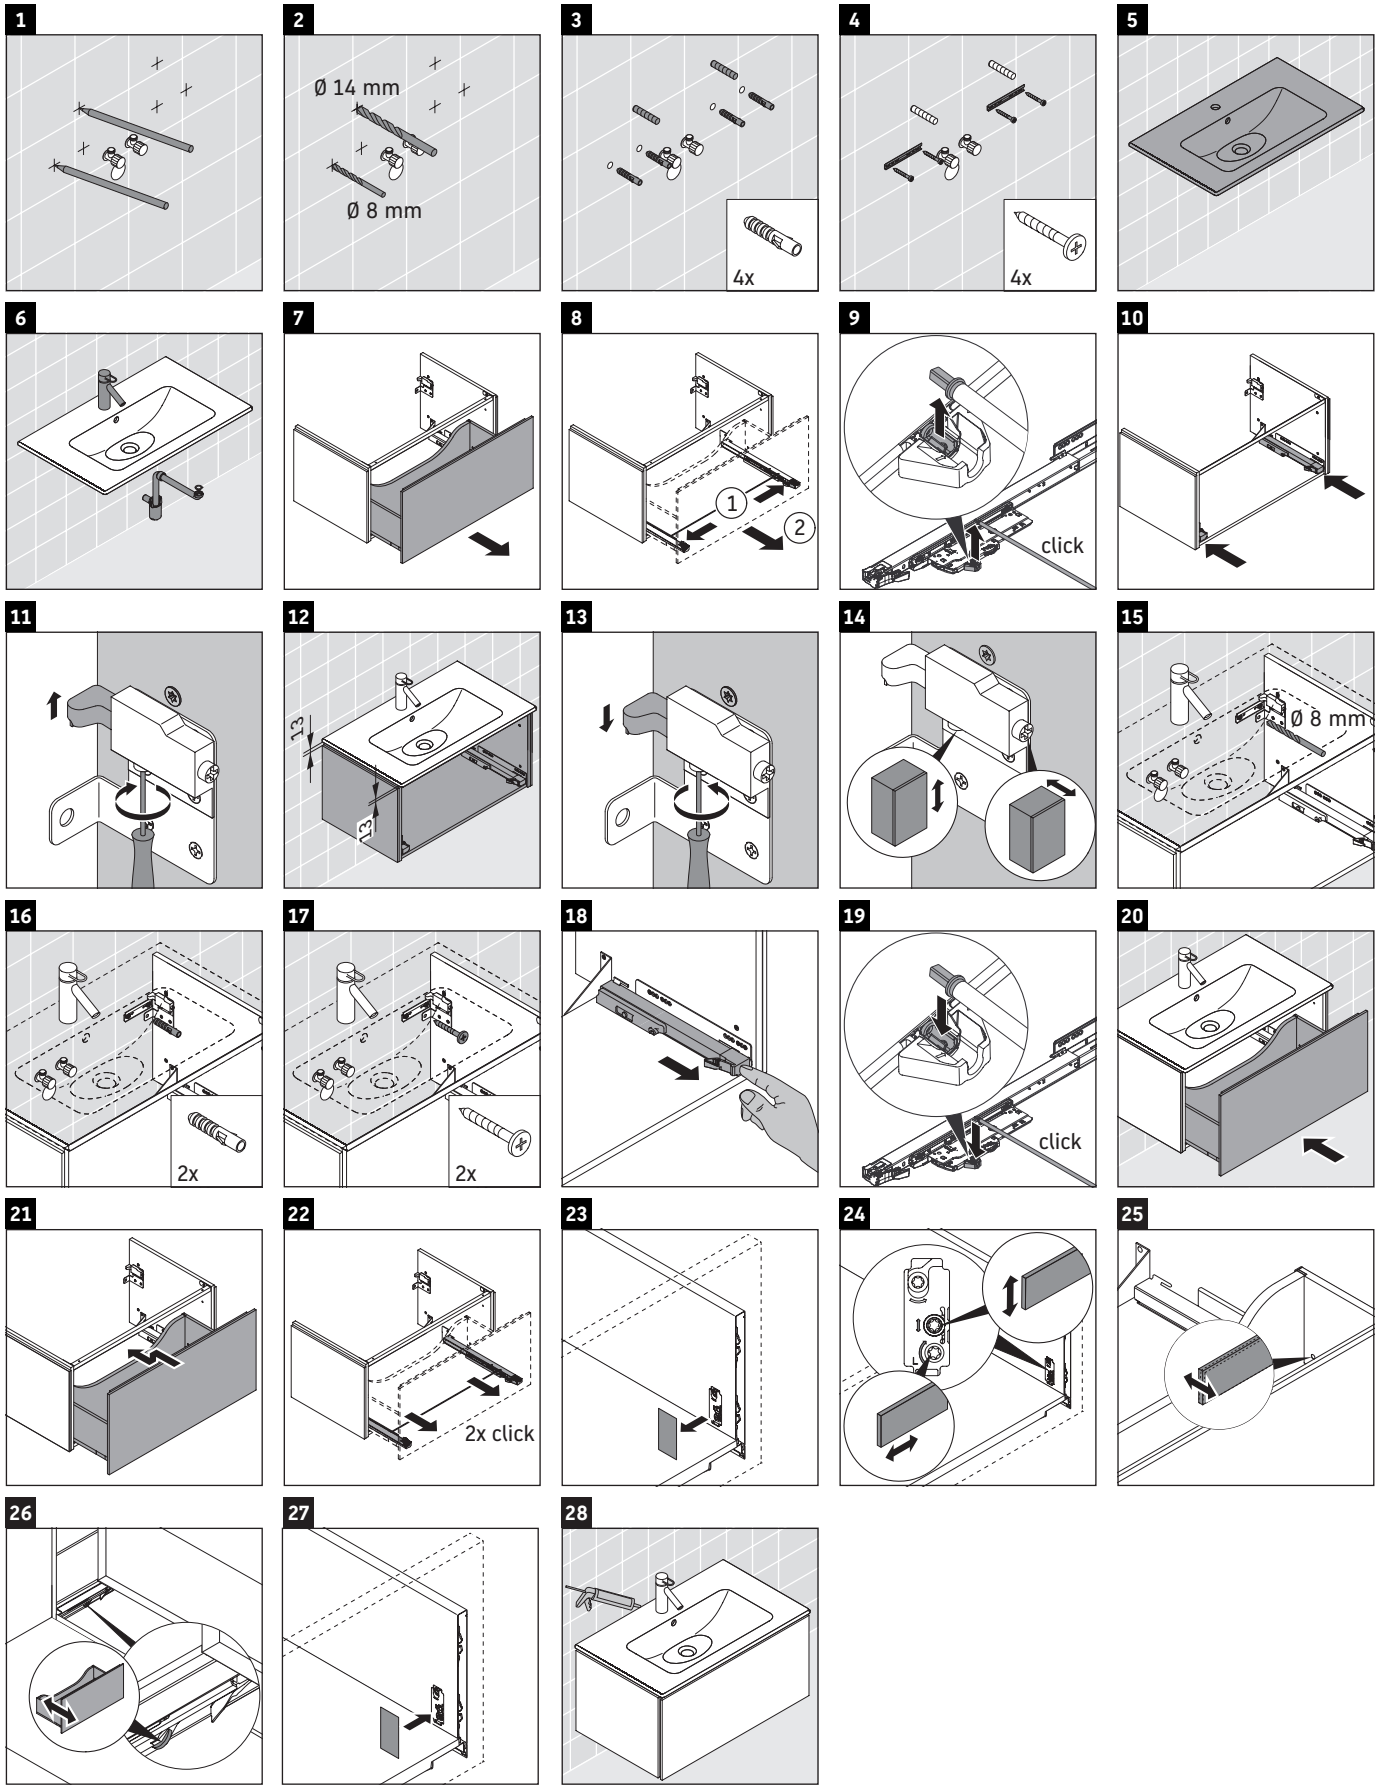

Duravit AG, Werderstr. 36, 78132 Hornberg, Germany, Phone +49 78 33 700, Fax +49 78 33 70 289, info@duravit.de, www.duravit.de