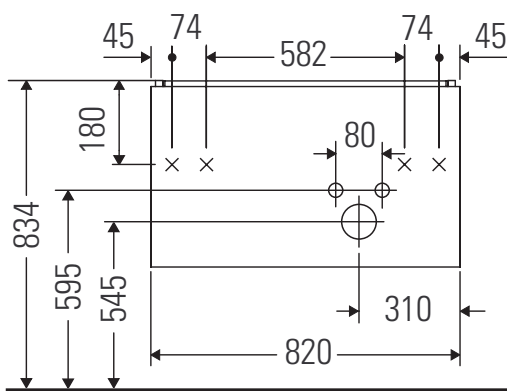

# L-Cube

## Monteringsanvisning

W mm	X mm
17	834

ME by Starck # 234683