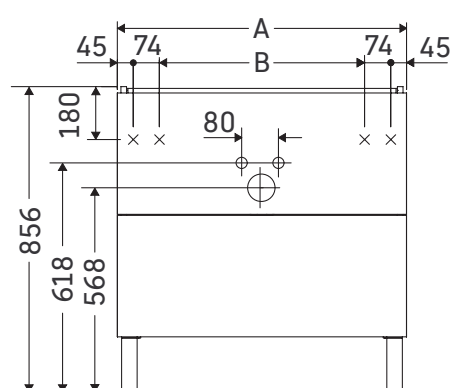

## Monteringsanvisning

A	B	W	X
mm	mm	mm	mm
620	382	17	856

Me by Starck # 233663