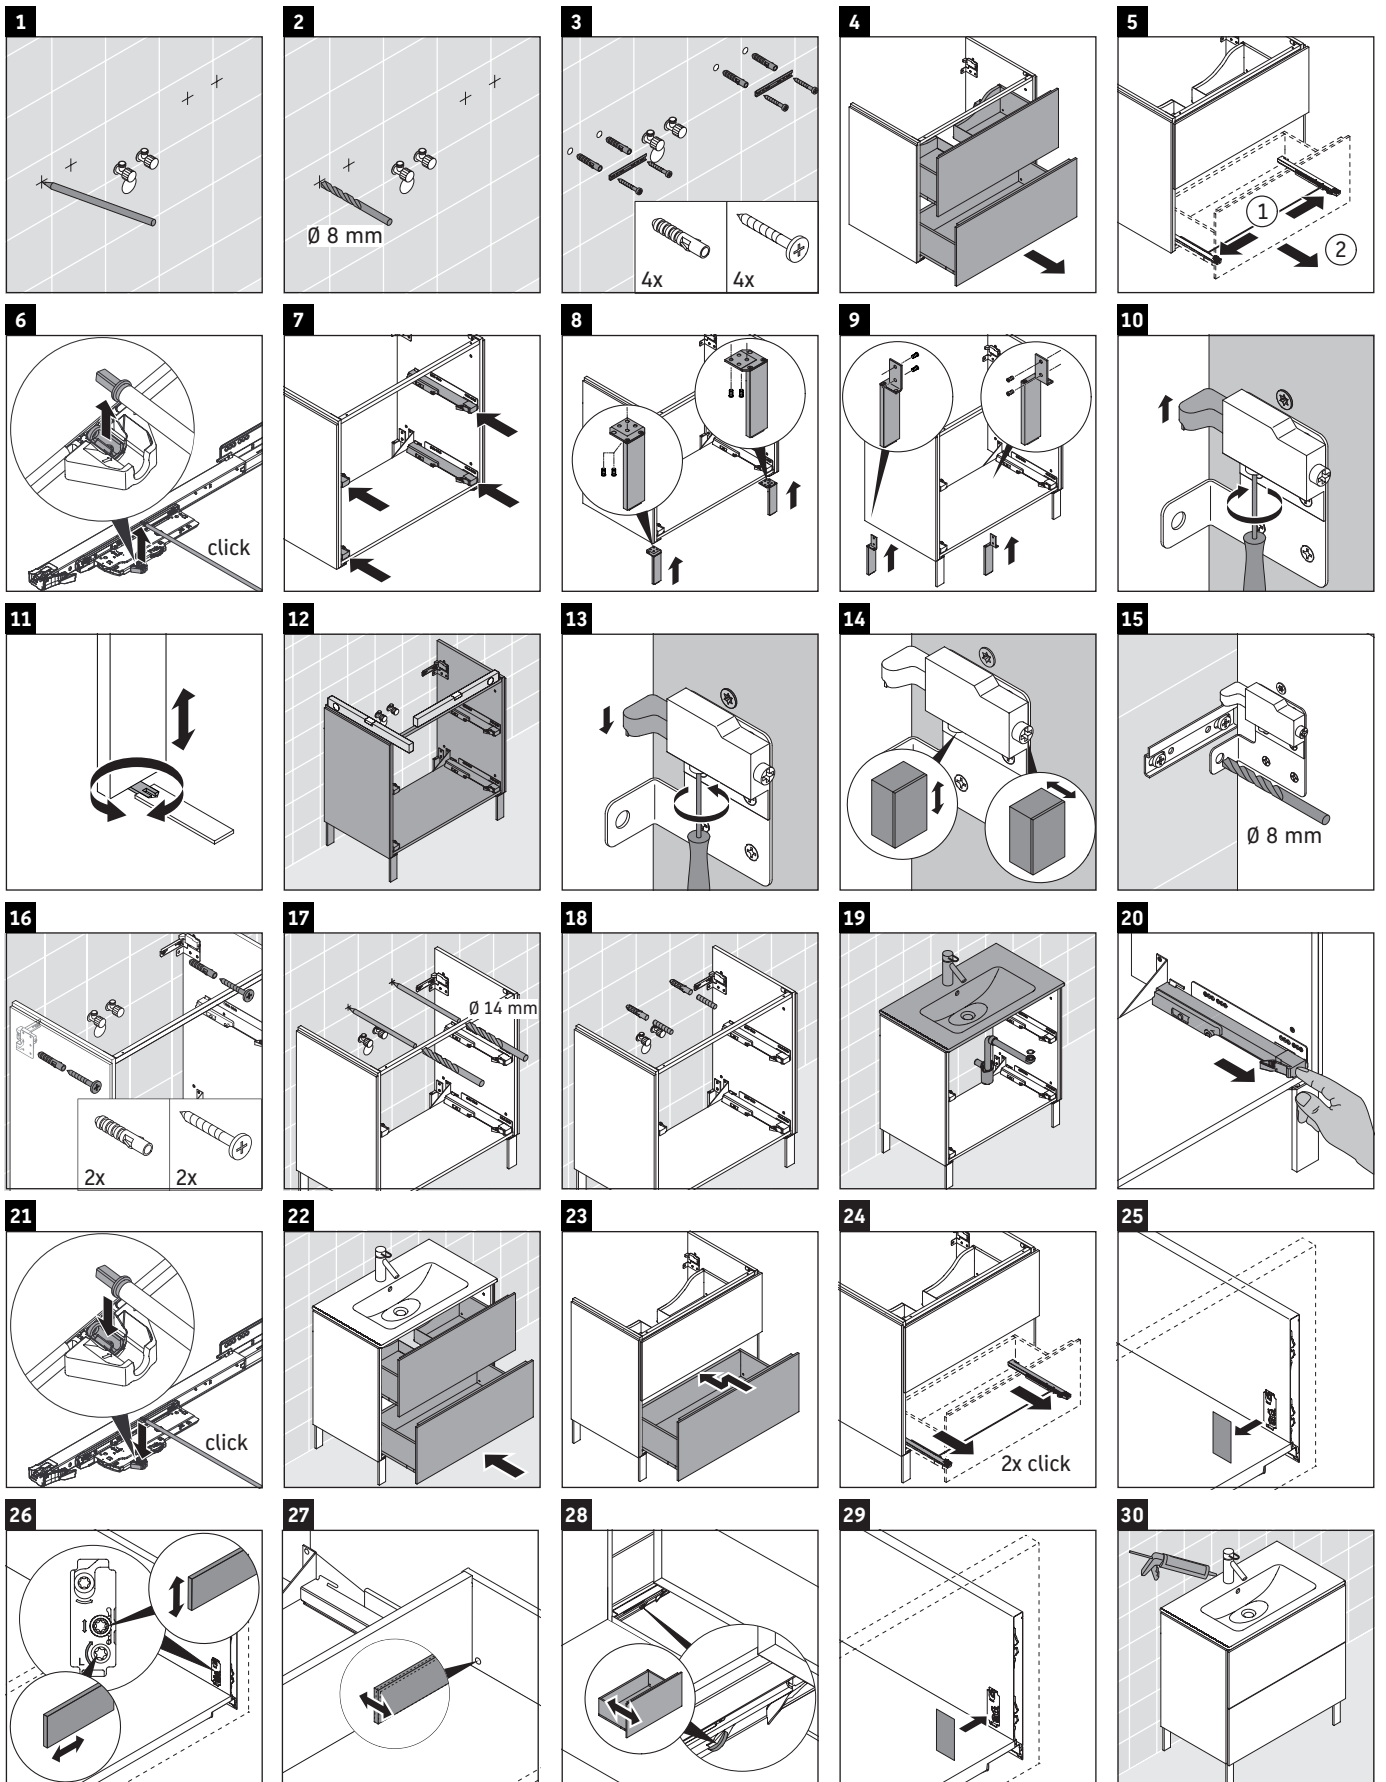

Best.-Nr. LC6625/16.09.2