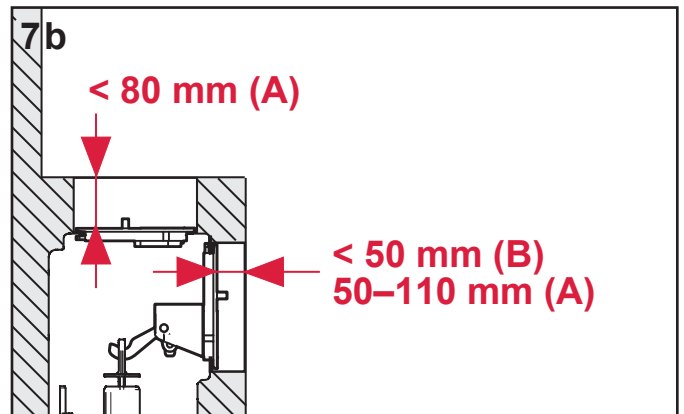

TECEloop 9.240.650 – 9.240.699

TECE:

TECEloop 9.240.650 – 9.240.699

SP430.025.00.d

TECE: