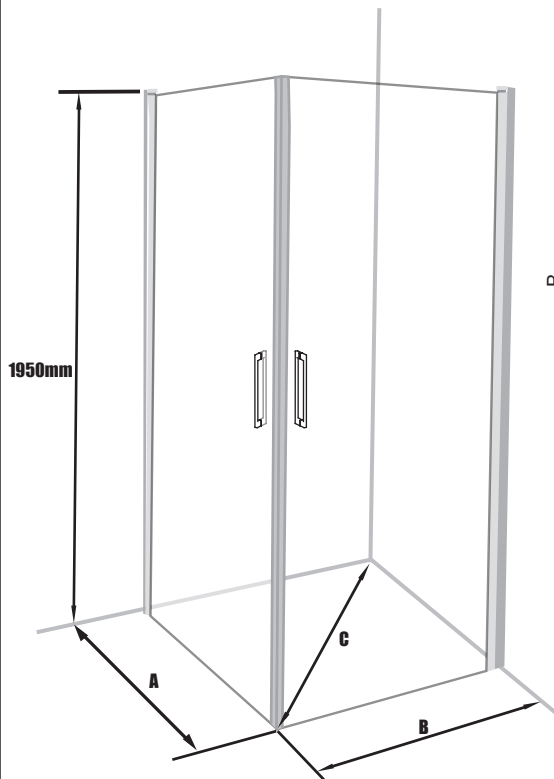

NORO®

FIX TREND

Getting Start:

 <p>EN14428</p>	<p>This product fulfils the EN14428 standard</p>		<p>Goggles are recommended to protect the eyes</p>
 <p>EN12150</p>	<p>All glass used are tempered security glass This product fulfils the EN12150 standard</p>		<p>Caution: Always Handle Glass With Care! Always protect the edges and corners of the glass when assembling.</p>
	<p>2 people are recommended to assemble this shower enclosure</p>		<p>Gloves are recommended to prevent slippery on glass</p>

Tools Needed:

Accessories Bags:

Measurement:

Model	800x800	900x900	800x900	900x800
A	790-810mm	890-910mm	890-910mm	790-810mm
B	790-810mm	890-910mm	790-810mm	890-910mm
C	1100-1130mm	1242-1272mm	1173-1203mm	1173-1203mm

Model	800x800	900x900	800x900	900x800
A	790-810mm	890-910mm	890-910mm	790-810mm
B	790-810mm	890-910mm	790-810mm	890-910mm
C	885-915mm	1027-1057mm	953-981mm	953-981mm
D	194mm	294mm	294mm	194mm
E	194mm	294mm	194mm	294mm

Exploded View:

Drawing Nr.	Art Nr.	Description	Unit
1	9140-A	ST4x35mm screw	pc
2		ST4x10mm screw	pc
3		Screw cover	pc
4		Plastic plugs	pc
5		3.2 drill bit	pc
6	9194-A	Golvlisr FIX Trend R 5 X 18 X 696 mm	set
	9194-B	Golvlisr FIX Trend C 5 X 18 X 810 mm	set
7	9149-C	Zinc Alloy Handle for Fix-Trend R/C showers	set
8	9194-D	Magnetlist 1909mm 5mm FIX Trend R	set
	9194-E	Magnetlist 1909mm 5mm FIX Trend C	set
9	9194-F	Väggprofil FIX Trend 1950mm	pc
10	9140-H	Ice, Fix, Fix-Trend R/C hinge set	set
11	9195-A	Dörr vänster FIX Trend R 80, transp.	pc
	9195-B	Dörr vänster FIX Trend R 90, transp.	pc
	9195-C	Dörr vänster FIX Trend R 80, Rökfärgat	pc
	9195-D	Dörr vänster FIX Trend R 90, Rökfärgat	pc
	9195-E	Dörr vänster FIX Trend R 80, Frostad	pc
	9195-F	Dörr vänster FIX Trend R 90, Frostad	pc
	9195-J	Dörr vänster FIX Trend R 80, Vallmo	pc
	9195-K	Dörr vänster FIX Trend R 90, Vallmo	pc
	9195-W	Dörr vänster/höger FIX Trend C 80, transp.	pc
	9195-X	Dörr vänster/höger FIX Trend C 90, transp.	pc