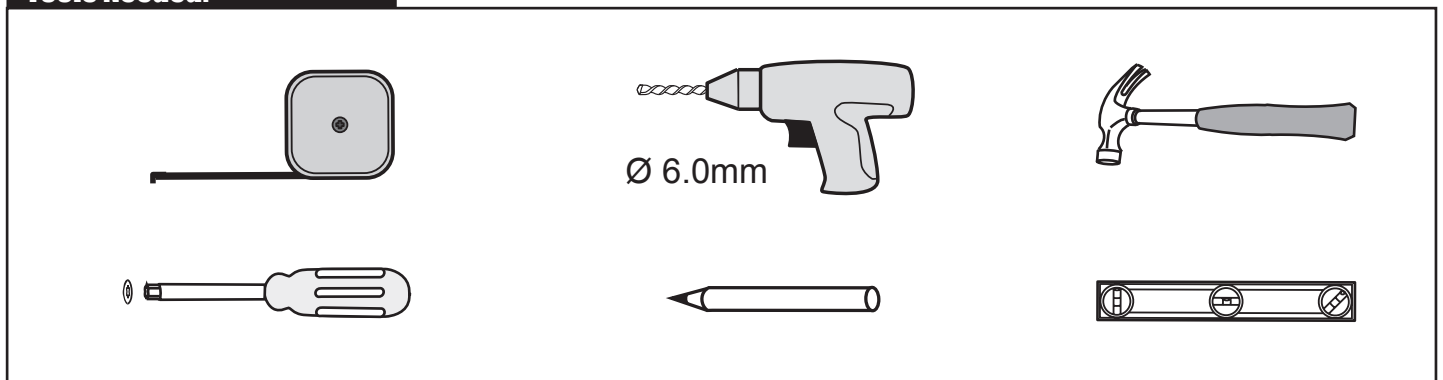

NORO®

FIX TREND

Getting Start:

 <p>EN14428</p>	<p>This product fulfils the EN14428 standard</p>		<p>Goggles are recommended to protect the eyes</p>
 <p>EN12150</p>	<p>All glass used are tempered security glass This product fulfils the EN12150 standard</p>		<p>Caution: Always Handle Glass With Care! Always protect the edges and corners of the glass when assembling.</p>
	<p>2 people are recommended to assemble this shower enclosure</p>		<p>Gloves are recommended to prevent slippery on glass</p>

Tools Needed:

Accessories Bags:

Measurement:

Model	800x800	900x900	800x900	900x800
A	790-810mm	890-910mm	890-910mm	790-810mm
B	790-810mm	890-910mm	790-810mm	890-910mm
C	1100-1130mm	1242-1272mm	1173-1203mm	1173-1203mm

Model	800x800	900x900	800x900	900x800
A	790-810mm	890-910mm	890-910mm	790-810mm
B	790-810mm	890-910mm	790-810mm	890-910mm
C	885-915mm	1027-1057mm	953-981mm	953-981mm
D	194mm	294mm	294mm	194mm
E	194mm	294mm	194mm	294mm