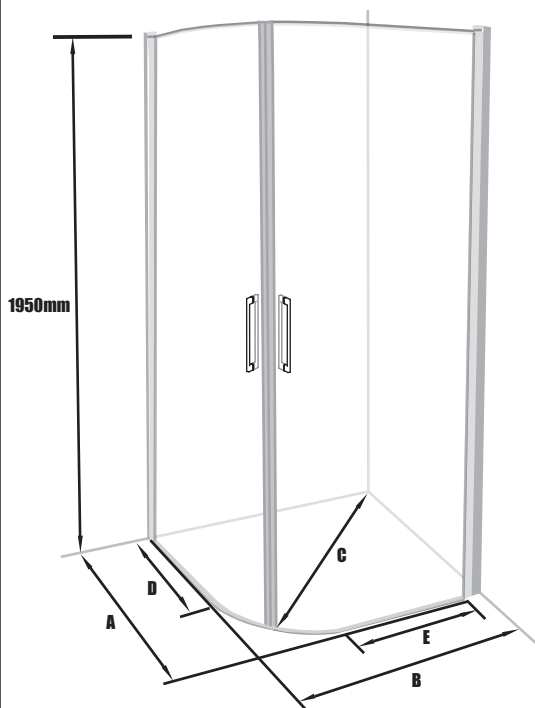

NORO®

FIX TREND

Getting Start:

 <p>EN14428</p>	<p>This product fulfils the EN14428 standard</p>		<p>Goggles are recommended to protect the eyes</p>
 <p>EN12150</p>	<p>All glass used are tempered security glass This product fulfils the EN12150 standard</p>		<p>Caution: Always Handle Glass With Care! Always protect the edges and corners of the glass when assembling.</p>
	<p>2 people are recommended to assemble this shower enclosure</p>		<p>Gloves are recommended to prevent slippery on glass</p>

Tools Needed:

Accessories Bags:

Measurement:

Model	800x800	900x900	800x900	900x800
A	790-810mm	890-910mm	890-910mm	790-810mm
B	790-810mm	890-910mm	790-810mm	890-910mm
C	1100-1130mm	1242-1272mm	1173-1203mm	1173-1203mm

Model	800x800	900x900	800x900	900x800
A	790-810mm	890-910mm	890-910mm	790-810mm
B	790-810mm	890-910mm	790-810mm	890-910mm
C	885-915mm	1027-1057mm	953-981mm	953-981mm
D	194mm	294mm	294mm	194mm
E	194mm	294mm	194mm	294mm

Exploded View:

Drawing Nr.	Art Nr.	Description	Unit
1	9140-A	ST4x35mm screw	pc
2		ST4x10mm screw	pc
3		Screw cover	pc
4		Plastic plugs	pc
5		3.2 drill bit	pc
6	9194-A	Golvlisr FIX Trend R 5 X 18 X 696 mm	set
	9194-B	Golvlisr FIX Trend C 5 X 18 X 810 mm	set
7	9149-C	Zinc Alloy Handle for Fix-Trend R/C showers	set
8	9194-D	Magnetlist 1909mm 5mm FIX Trend R	set
	9194-E	Magnetlist 1909mm 5mm FIX Trend C	set
9	9194-F	Väggprofil FIX Trend 1950mm	pc
10	9140-H	Ice, Fix, Fix-Trend R/C hinge set	set
11	9195-A	Dörr vänster FIX Trend R 80, transp.	pc
	9195-B	Dörr vänster FIX Trend R 90, transp.	pc
	9195-C	Dörr vänster FIX Trend R 80, Rökfärgat	pc
	9195-D	Dörr vänster FIX Trend R 90, Rökfärgat	pc
	9195-E	Dörr vänster FIX Trend R 80, Frostad	pc
	9195-F	Dörr vänster FIX Trend R 90, Frostad	pc
	9195-J	Dörr vänster FIX Trend R 80, Vallmo	pc
	9195-K	Dörr vänster FIX Trend R 90, Vallmo	pc
	9195-W	Dörr vänster/höger FIX Trend C 80, transp.	pc
	9195-X	Dörr vänster/höger FIX Trend C 90, transp.	pc