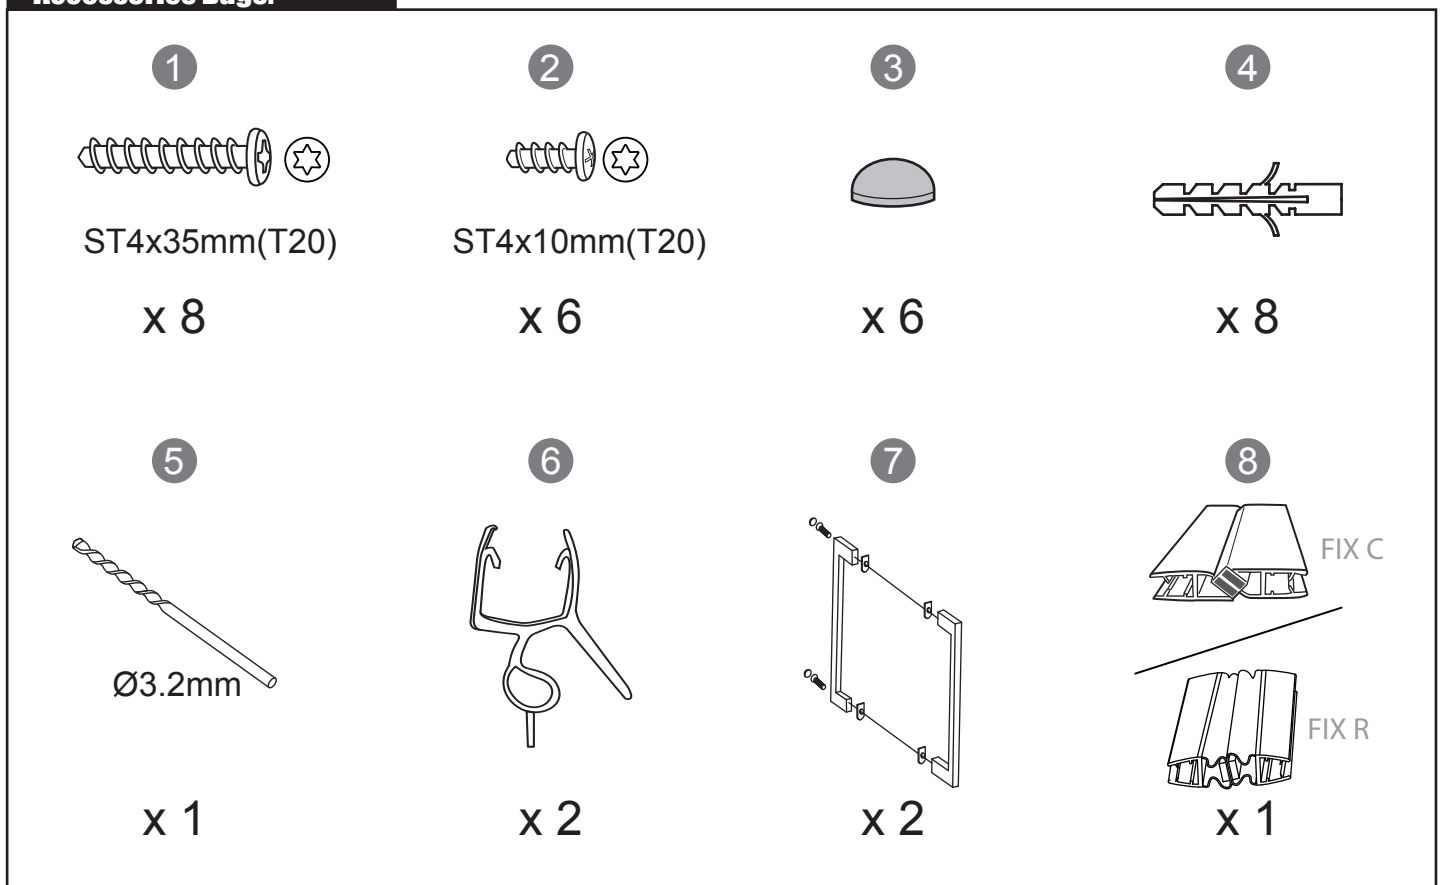

NORO®

FIX TREND

Getting Start:

 <p>EN14428</p>	<p>This product fulfils the EN14428 standard</p>		<p>Goggles are recommended to protect the eyes</p>
 <p>EN12150</p>	<p>All glass used are tempered security glass This product fulfils the EN12150 standard</p>		<p>Caution: Always Handle Glass With Care! Always protect the edges and corners of the glass when assembling.</p>
	<p>2 people are recommended to assemble this shower enclosure</p>		<p>Gloves are recommended to prevent slippery on glass</p>

Tools Needed:

Accessories Bags:

Measurement:

Model	800x800	900x900	800x900	900x800
A	790-810mm	890-910mm	890-910mm	790-810mm
B	790-810mm	890-910mm	790-810mm	890-910mm
C	1100-1130mm	1242-1272mm	1173-1203mm	1173-1203mm

Model	800x800	900x900	800x900	900x800
A	790-810mm	890-910mm	890-910mm	790-810mm
B	790-810mm	890-910mm	790-810mm	890-910mm
C	885-915mm	1027-1057mm	953-981mm	953-981mm
D	194mm	294mm	294mm	194mm
E	194mm	294mm	194mm	294mm

Exploded View:

Drawing Nr.	Art Nr.	Description	Unit
1	9140-A	ST4x35mm screw	pc
2		ST4x10mm screw	pc
3		Screw cover	pc
4		Plastic plugs	pc
5		3.2 drill bit	pc
6	9194-A	Golvlisr FIX Trend R 5 X 18 X 696 mm	set
	9194-B	Golvlisr FIX Trend C 5 X 18 X 810 mm	set
7	9149-C	Zinc Alloy Handle for Fix-Trend R/C showers	set
8	9194-D	Magnetlist 1909mm 5mm FIX Trend R	set
	9194-E	Magnetlist 1909mm 5mm FIX Trend C	set
9	9194-F	Väggprofil FIX Trend 1950mm	pc
10	9140-H	Ice, Fix, Fix-Trend R/C hinge set	set
11	9195-A	Dörr vänster FIX Trend R 80, transp.	pc
	9195-B	Dörr vänster FIX Trend R 90, transp.	pc
	9195-C	Dörr vänster FIX Trend R 80, Rökfärgat	pc
	9195-D	Dörr vänster FIX Trend R 90, Rökfärgat	pc
	9195-E	Dörr vänster FIX Trend R 80, Frostad	pc
	9195-F	Dörr vänster FIX Trend R 90, Frostad	pc
	9195-J	Dörr vänster FIX Trend R 80, Vallmo	pc
	9195-K	Dörr vänster FIX Trend R 90, Vallmo	pc
	9195-W	Dörr vänster/höger FIX Trend C 80, transp.	pc
	9195-X	Dörr vänster/höger FIX Trend C 90, transp.	pc