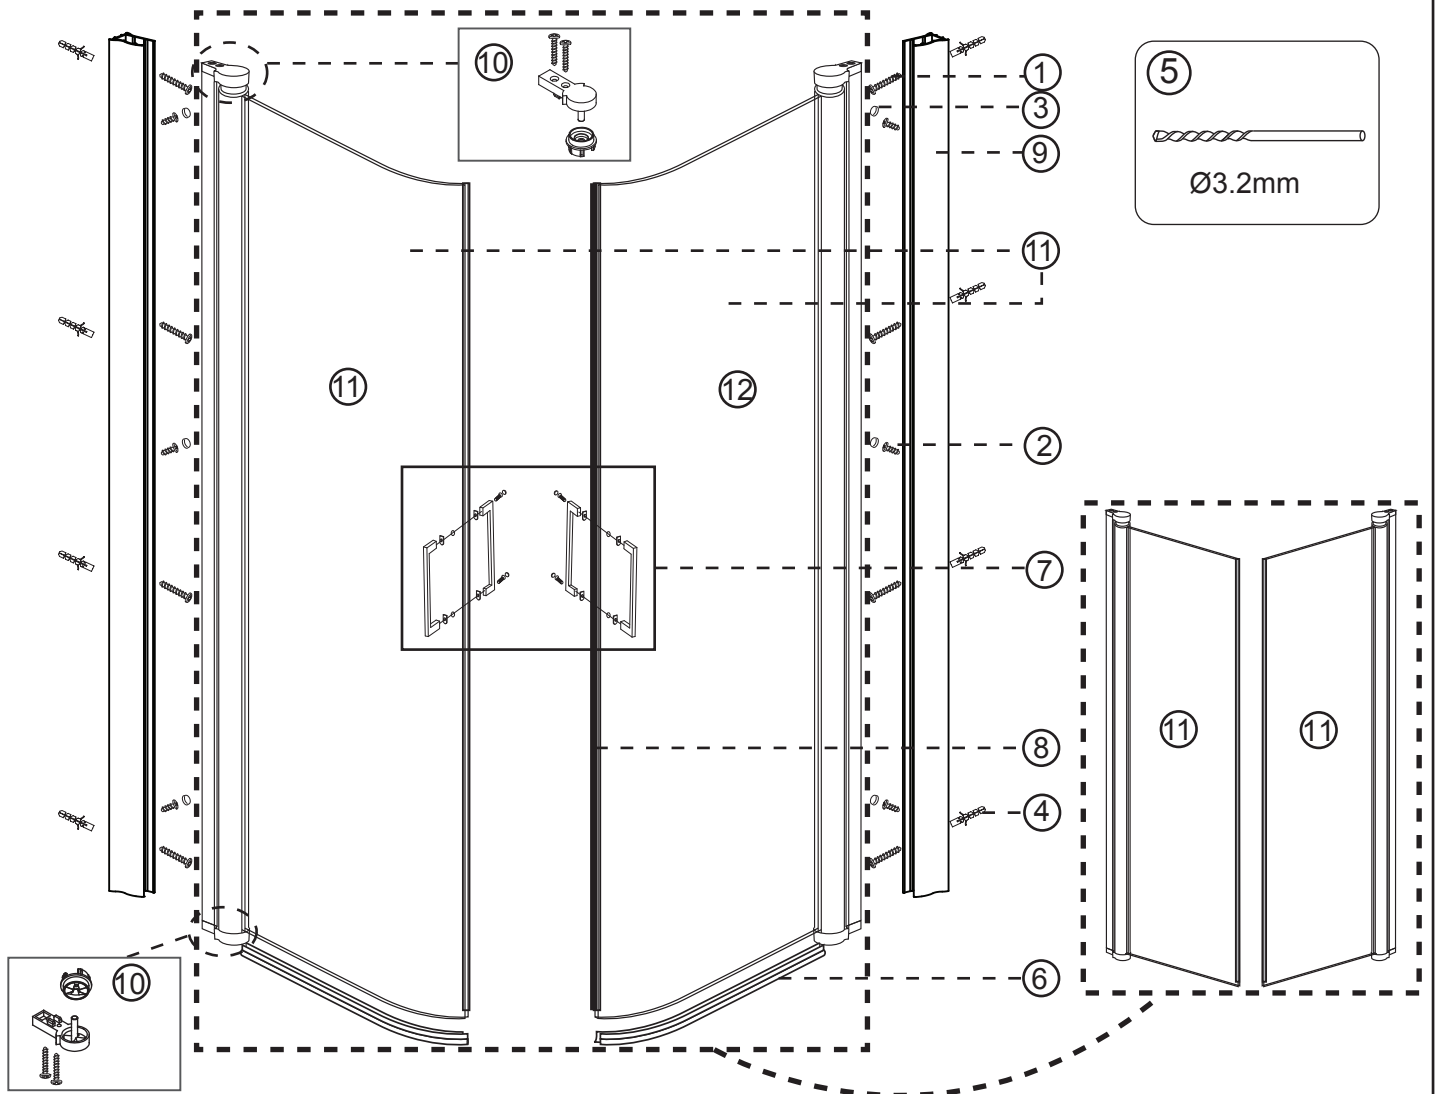

NORO®

FIX TREND

Getting Start:

 <p>EN14428</p>	<p>This product fulfils the EN14428 standard</p>		<p>Goggles are recommended to protect the eyes</p>
 <p>EN12150</p>	<p>All glass used are tempered security glass This product fulfils the EN12150 standard</p>		<p>Caution: Always Handle Glass With Care! Always protect the edges and corners of the glass when assembling.</p>
	<p>2 people are recommended to assemble this shower enclosure</p>		<p>Gloves are recommended to prevent slippery on glass</p>

Tools Needed:

Accessories Bags:

Measurement:

Model	800x800	900x900	800x900	900x800
A	790-810mm	890-910mm	890-910mm	790-810mm
B	790-810mm	890-910mm	790-810mm	890-910mm
C	1100-1130mm	1242-1272mm	1173-1203mm	1173-1203mm

Model	800x800	900x900	800x900	900x800
A	790-810mm	890-910mm	890-910mm	790-810mm
B	790-810mm	890-910mm	790-810mm	890-910mm
C	885-915mm	1027-1057mm	953-981mm	953-981mm
D	194mm	294mm	294mm	194mm
E	194mm	294mm	194mm	294mm

Exploded View:

Drawing Nr.	Art Nr.	Description	Unit
1	9140-A	ST4x35mm screw	pc
2		ST4x10mm screw	pc
3		Screw cover	pc
4		Plastic plugs	pc
5		3.2 drill bit	pc
6	9194-A	Golvlisr FIX Trend R 5 X 18 X 696 mm	set
	9194-B	Golvlisr FIX Trend C 5 X 18 X 810 mm	set
7	9149-C	Zinc Alloy Handle for Fix-Trend R/C showers	set
8	9194-D	Magnetlist 1909mm 5mm FIX Trend R	set
	9194-E	Magnetlist 1909mm 5mm FIX Trend C	set
9	9194-F	Väggprofil FIX Trend 1950mm	pc
10	9140-H	Ice, Fix, Fix-Trend R/C hinge set	set
11	9195-A	Dörr vänster FIX Trend R 80, transp.	pc
	9195-B	Dörr vänster FIX Trend R 90, transp.	pc
	9195-C	Dörr vänster FIX Trend R 80, Rökfärgat	pc
	9195-D	Dörr vänster FIX Trend R 90, Rökfärgat	pc
	9195-E	Dörr vänster FIX Trend R 80, Frostad	pc
	9195-F	Dörr vänster FIX Trend R 90, Frostad	pc
	9195-J	Dörr vänster FIX Trend R 80, Vallmo	pc
	9195-K	Dörr vänster FIX Trend R 90, Vallmo	pc
	9195-W	Dörr vänster/höger FIX Trend C 80, transp.	pc
	9195-X	Dörr vänster/höger FIX Trend C 90, transp.	pc