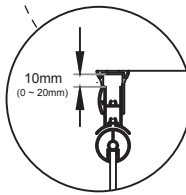

NORO®

FIX TREND

Getting Start:

 <p>EN14428</p>	<p>This product fulfils the EN14428 standard</p>		<p>Goggles are recommended to protect the eyes</p>
 <p>EN12150</p>	<p>All glass used are tempered security glass This product fulfils the EN12150 standard</p>		<p>Caution: Always Handle Glass With Care! Always protect the edges and corners of the glass when assembling.</p>
	<p>2 people are recommended to assemble this shower enclosure</p>		<p>Gloves are recommended to prevent slippery on glass</p>

Tools Needed:

Accessories Bags:

Measurement:

Model	800x800	900x900	800x900	900x800
A	790-810mm	890-910mm	890-910mm	790-810mm
B	790-810mm	890-910mm	790-810mm	890-910mm
C	1100-1130mm	1242-1272mm	1173-1203mm	1173-1203mm

Model	800x800	900x900	800x900	900x800
A	790-810mm	890-910mm	890-910mm	790-810mm
B	790-810mm	890-910mm	790-810mm	890-910mm
C	885-915mm	1027-1057mm	953-981mm	953-981mm
D	194mm	294mm	294mm	194mm
E	194mm	294mm	194mm	294mm

Exploded View:

Drawing Nr.	Art Nr.	Description	Unit
1	9140-A	ST4x35mm screw	pc
2		ST4x10mm screw	pc
3		Screw cover	pc
4		Plastic plugs	pc
5		3.2 drill bit	pc
6	9194-A	Golvlisr FIX Trend R 5 X 18 X 696 mm	set
	9194-B	Golvlisr FIX Trend C 5 X 18 X 810 mm	set
7	9149-C	Zinc Alloy Handle for Fix-Trend R/C showers	set
8	9194-D	Magnetlist 1909mm 5mm FIX Trend R	set
	9194-E	Magnetlist 1909mm 5mm FIX Trend C	set
9	9194-F	Väggprofil FIX Trend 1950mm	pc
10	9140-H	Ice, Fix, Fix-Trend R/C hinge set	set
11	9195-A	Dörr vänster FIX Trend R 80, transp.	pc
	9195-B	Dörr vänster FIX Trend R 90, transp.	pc
	9195-C	Dörr vänster FIX Trend R 80, Rökfärgat	pc
	9195-D	Dörr vänster FIX Trend R 90, Rökfärgat	pc
	9195-E	Dörr vänster FIX Trend R 80, Frostad	pc
	9195-F	Dörr vänster FIX Trend R 90, Frostad	pc
	9195-J	Dörr vänster FIX Trend R 80, Vallmo	pc
	9195-K	Dörr vänster FIX Trend R 90, Vallmo	pc
	9195-W	Dörr vänster/höger FIX Trend C 80, transp.	pc
	9195-X	Dörr vänster/höger FIX Trend C 90, transp.	pc