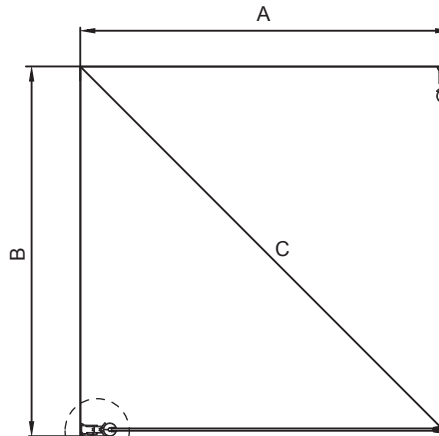

NORO®

FIX TREND

Getting Start:

 <p>EN14428</p>	<p>This product fulfils the EN14428 standard</p>		<p>Goggles are recommended to protect the eyes</p>
 <p>EN12150</p>	<p>All glass used are tempered security glass This product fulfils the EN12150 standard</p>		<p>Caution: Always Handle Glass With Care! Always protect the edges and corners of the glass when assembling.</p>
	<p>2 people are recommended to assemble this shower enclosure</p>		<p>Gloves are recommended to prevent slippery on glass</p>

Tools Needed:

Accessories Bags:

Measurement:

Model	800x800	900x900	800x900	900x800
A	790-810mm	890-910mm	890-910mm	790-810mm
B	790-810mm	890-910mm	790-810mm	890-910mm
C	1100-1130mm	1242-1272mm	1173-1203mm	1173-1203mm

Model	800x800	900x900	800x900	900x800
A	790-810mm	890-910mm	890-910mm	790-810mm
B	790-810mm	890-910mm	790-810mm	890-910mm
C	885-915mm	1027-1057mm	953-981mm	953-981mm
D	194mm	294mm	294mm	194mm
E	194mm	294mm	194mm	294mm