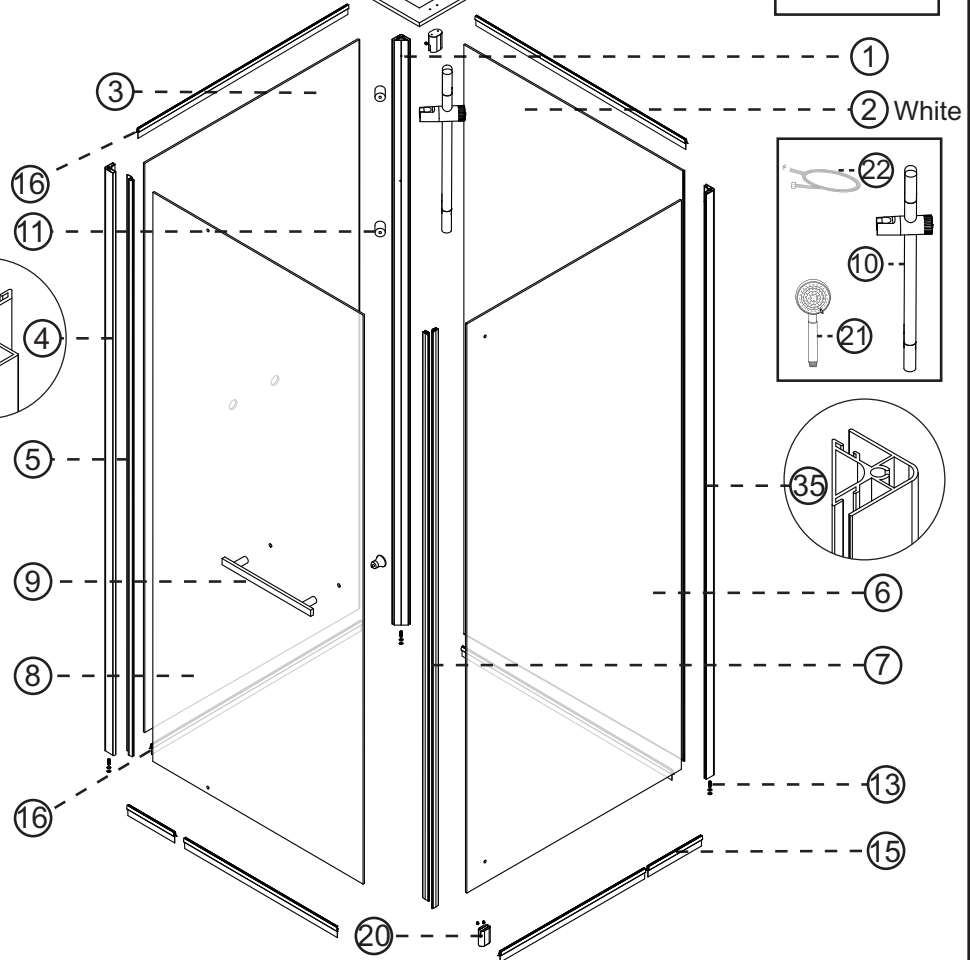

Exploded View: