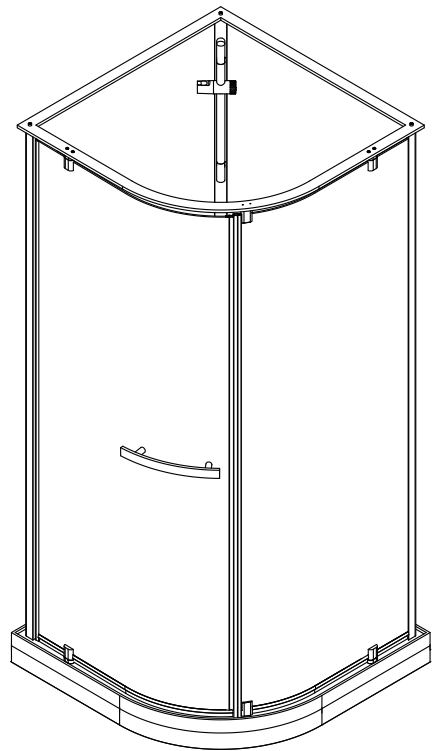

Ocean

035 166430 **SE**
info@noro.se

020 7435740 **FI**
info@norokylpyhuone.fi

216 28860 **NO**
info@noro.se

702 52822 **DK**
www.noro.dk

Ver.002