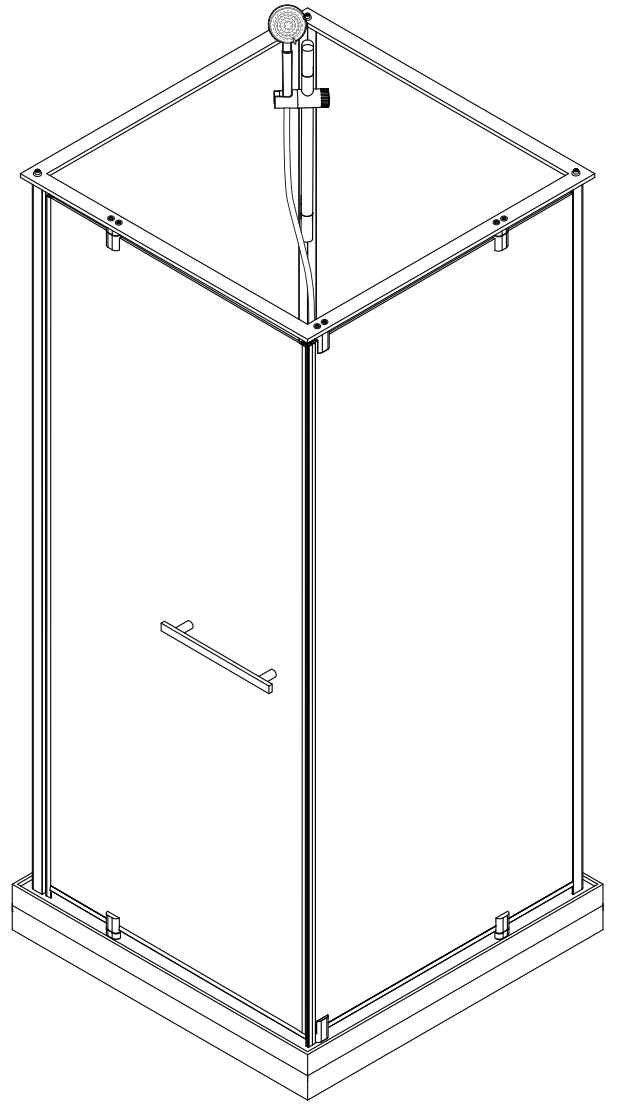

NORO®

Ocean