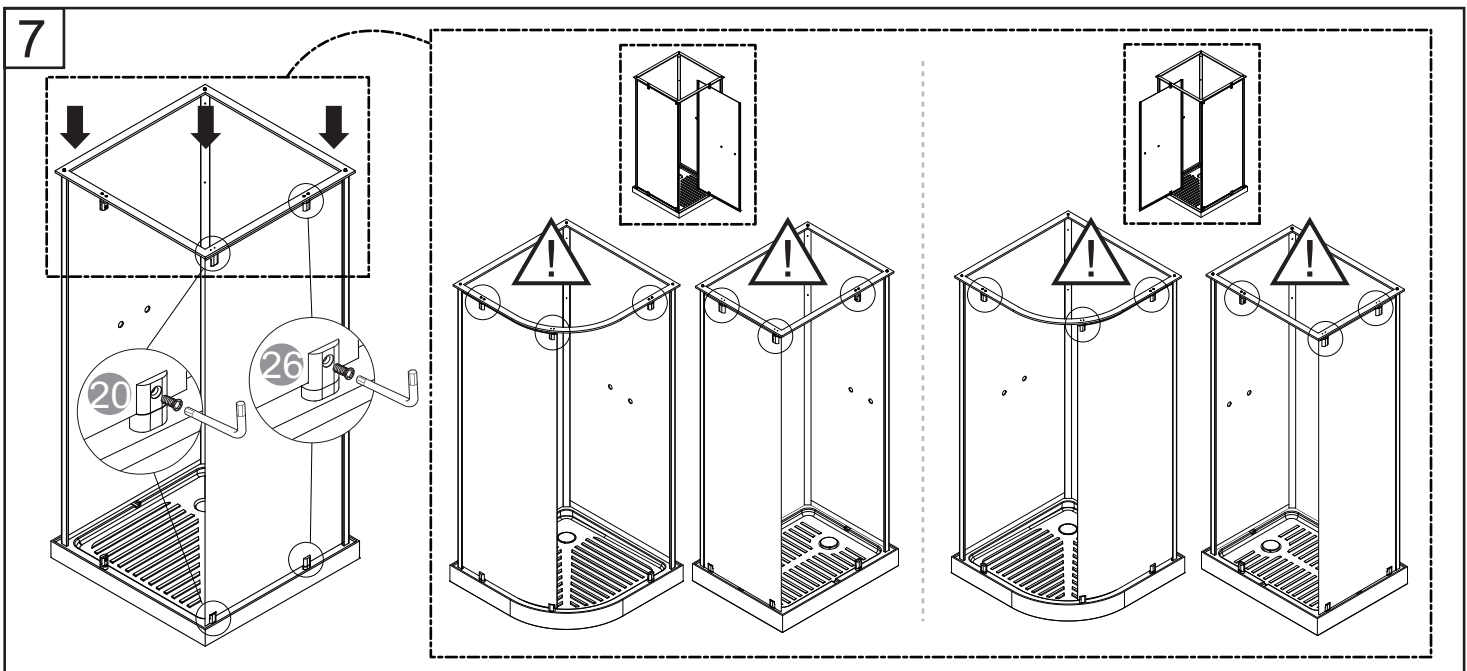

Exploded View:

Drawing Nr.	Art Nr.	Description	Unit
1	9260-A	Corner profile on back panel for all Ocean cabins	pc
2	9260-B	white Back panel without mixer hole for Ocean 90x90 square & round	pc
	9260-C	black Back panel without mixer hole for Ocean 90x90 square & round	pc
	9260-D	white Back panel without mixer hole for Ocean 80x80 square	pc
	9260-E	black Back panel without mixer hole for Ocean 80x80 square	pc
	9260-F	white Back panel without mixer hole for Ocean 70x90 square	pc
	9260-G	black Back panel without mixer hole for Ocean 70x90 square	pc
3	9260-H	white Back panel with mixer hole for Ocean 90x90 square & round	pc
	9260-J	black Back panel with mixer hole for Ocean 90x90 square & round	pc
	9260-K	white Back panel with mixer hole for Ocean 80x80 square	pc
	9260-L	black Back panel with mixer hole for Ocean 80x80 square	pc
	9260-M	white Back panel with mixer hole for Ocean 70x90 square	pc
9260-N	black Back panel with mixer hole for Ocean 70x90 square	pc	
4	9260-O	Connecting profile for Ocean	pc
5	9260-P	Water proof gasket on door for Ocean	pc
6	9260-Q	Fixed front panel for Ocean 90x90 round	pc
	9260-R	Fixed front panel for Ocean 90x90 square	pc
	9260-S	Fixed front panel for Ocean 80x80 square	pc
	9260-T	Fixed front panel for Ocean 70x90 square	pc
7	9260-U	Magnetic gasket on door	pc
8	9260-V	Door glass for Ocean 90x90 round	pc
	9260-X	Door glass for Ocean 70x90 & 90x90 square	pc
	9260-Y	Door glass for Ocean 80x80 square	pc
9	9260-Z	Stainless steel handle set for Ocean round	pc
	9261-A	Stainless steel handle set for Ocean square	pc
10	9261-B	Sliding bar for Ocean CC-420mm	pc
11	9261-C	Sliding bar connector for Ocean	pc
12	9261-D	Screw bag for Ocean cabin	set
14	9261-E	Upper frame profile for Ocean round 90x90	pc
	9261-F	Upper frame profile for Ocean square 90x90	pc
	9261-G	Upper frame profile for Ocean square 80x80	pc
	9261-H	Upper frame profile for Ocean square 70x90	pc
15	9261-J	Bottom gasket for Ocean	set
16	9261-K	Back panel gasket for Ocean	pc
17	9261-L	Complete tray set for Ocean 90x90 round	set
	9261-M	Complete tray set for Ocean 90x90 square	set
	9261-N	Complete tray set for Ocean 80x80 square	set
	9261-O	Complete tray set for Ocean 70x90 square	set
18	9261-P	Lower rotatable glass clip set for Ocean	set
19	9261-Q	Upper rotatable glass clip set for Ocean	set
20	9261-R	Plastic clip on fix door for Tessa	set
21	9261-S	shower head	pc
22	9400-I	Shower hose	pc
23	9261-T	Tray skirt for Ocean 90x90 round	pc
	9261-U	Tray skirt for Ocean 90x90 Square	pc
	9261-V	Tray skirt for Ocean 80x80 Square	pc
	9261-W	Tray skirt for Ocean 70x90 Square	pc