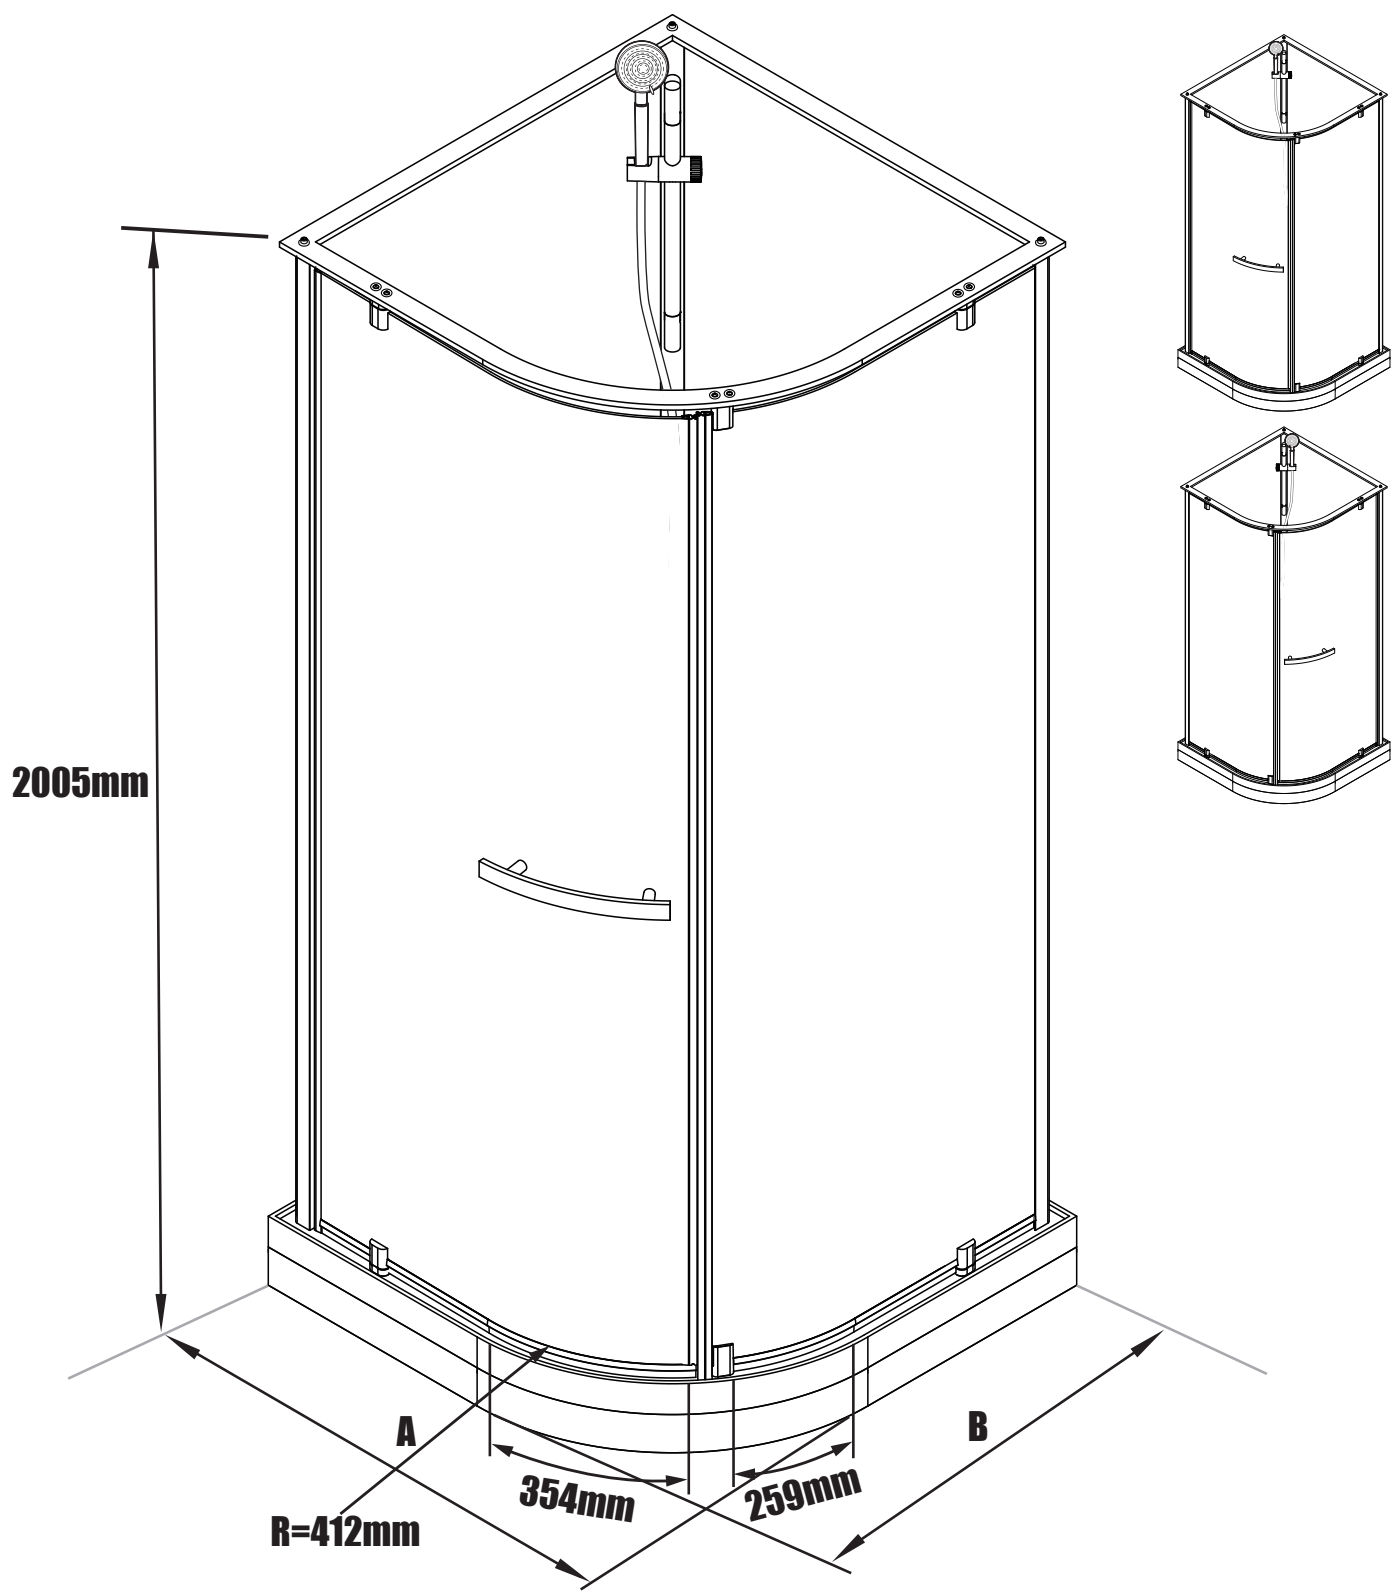

Measurement:

Model	A	B
90x90	900mm	900mm