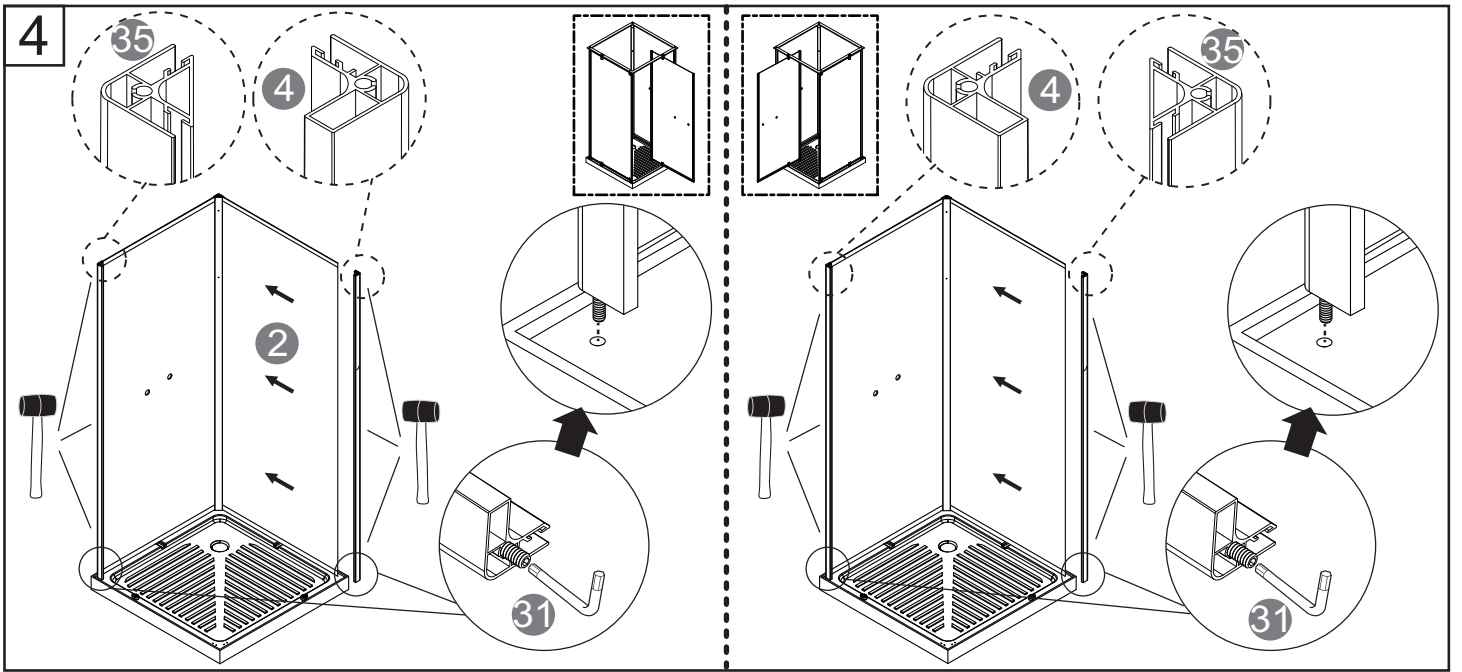

Exploded View:

Drawing Nr.	Art Nr.	Description	Unit
1	9260-A	Corner profile on back panel for all Ocean cabins	pc
2	9260-B	white Back panel without mixer hole for Ocean 90x90 square & round	pc
	9260-C	black Back panel without mixer hole for Ocean 90x90 square & round	pc
	9260-D	white Back panel without mixer hole for Ocean 80x80 square	pc
	9260-E	black Back panel without mixer hole for Ocean 80x80 square	pc
	9260-F	white Back panel without mixer hole for Ocean 70x90 square	pc
	9260-G	black Back panel without mixer hole for Ocean 70x90 square	pc
3	9260-H	white Back panel with mixer hole for Ocean 90x90 square & round	pc
	9260-J	black Back panel with mixer hole for Ocean 90x90 square & round	pc
	9260-K	white Back panel with mixer hole for Ocean 80x80 square	pc
	9260-L	black Back panel with mixer hole for Ocean 80x80 square	pc
	9260-M	white Back panel with mixer hole for Ocean 70x90 square	pc
9260-N	black Back panel with mixer hole for Ocean 70x90 square	pc	
4	9260-O	Connecting profile for Ocean	pc
5	9260-P	Water proof gasket on door for Ocean	pc
6	9260-Q	Fixed front panel for Ocean 90x90 round	pc
	9260-R	Fixed front panel for Ocean 90x90 square	pc
	9260-S	Fixed front panel for Ocean 80x80 square	pc
	9260-T	Fixed front panel for Ocean 70x90 square	pc
7	9260-U	Magnetic gasket on door	pc
8	9260-V	Door glass for Ocean 90x90 round	pc
	9260-X	Door glass for Ocean 70x90 & 90x90 square	pc
	9260-Y	Door glass for Ocean 80x80 square	pc
9	9260-Z	Stainless steel handle set for Ocean round	pc
	9261-A	Stainless steel handle set for Ocean square	pc
10	9261-B	Sliding bar for Ocean CC-420mm	pc
11	9261-C	Sliding bar connector for Ocean	pc
12	9261-D	Screw bag for Ocean cabin	set
14	9261-E	Upper frame profile for Ocean round 90x90	pc
	9261-F	Upper frame profile for Ocean square 90x90	pc
	9261-G	Upper frame profile for Ocean square 80x80	pc
	9261-H	Upper frame profile for Ocean square 70x90	pc
15	9261-J	Bottom gasket for Ocean	set
16	9261-K	Back panel gasket for Ocean	pc
17	9261-L	Complete tray set for Ocean 90x90 round	set
	9261-M	Complete tray set for Ocean 90x90 square	set
	9261-N	Complete tray set for Ocean 80x80 square	set
	9261-O	Complete tray set for Ocean 70x90 square	set
18	9261-P	Lower rotatable glass clip set for Ocean	set
19	9261-Q	Upper rotatable glass clip set for Ocean	set
20	9261-R	Plastic clip on fix door for Tessa	set
21	9261-S	shower head	pc
22	9400-I	Shower hose	pc
23	9261-T	Tray skirt for Ocean 90x90 round	pc
	9261-U	Tray skirt for Ocean 90x90 Square	pc
	9261-V	Tray skirt for Ocean 80x80 Square	pc
	9261-W	Tray skirt for Ocean 70x90 Square	pc