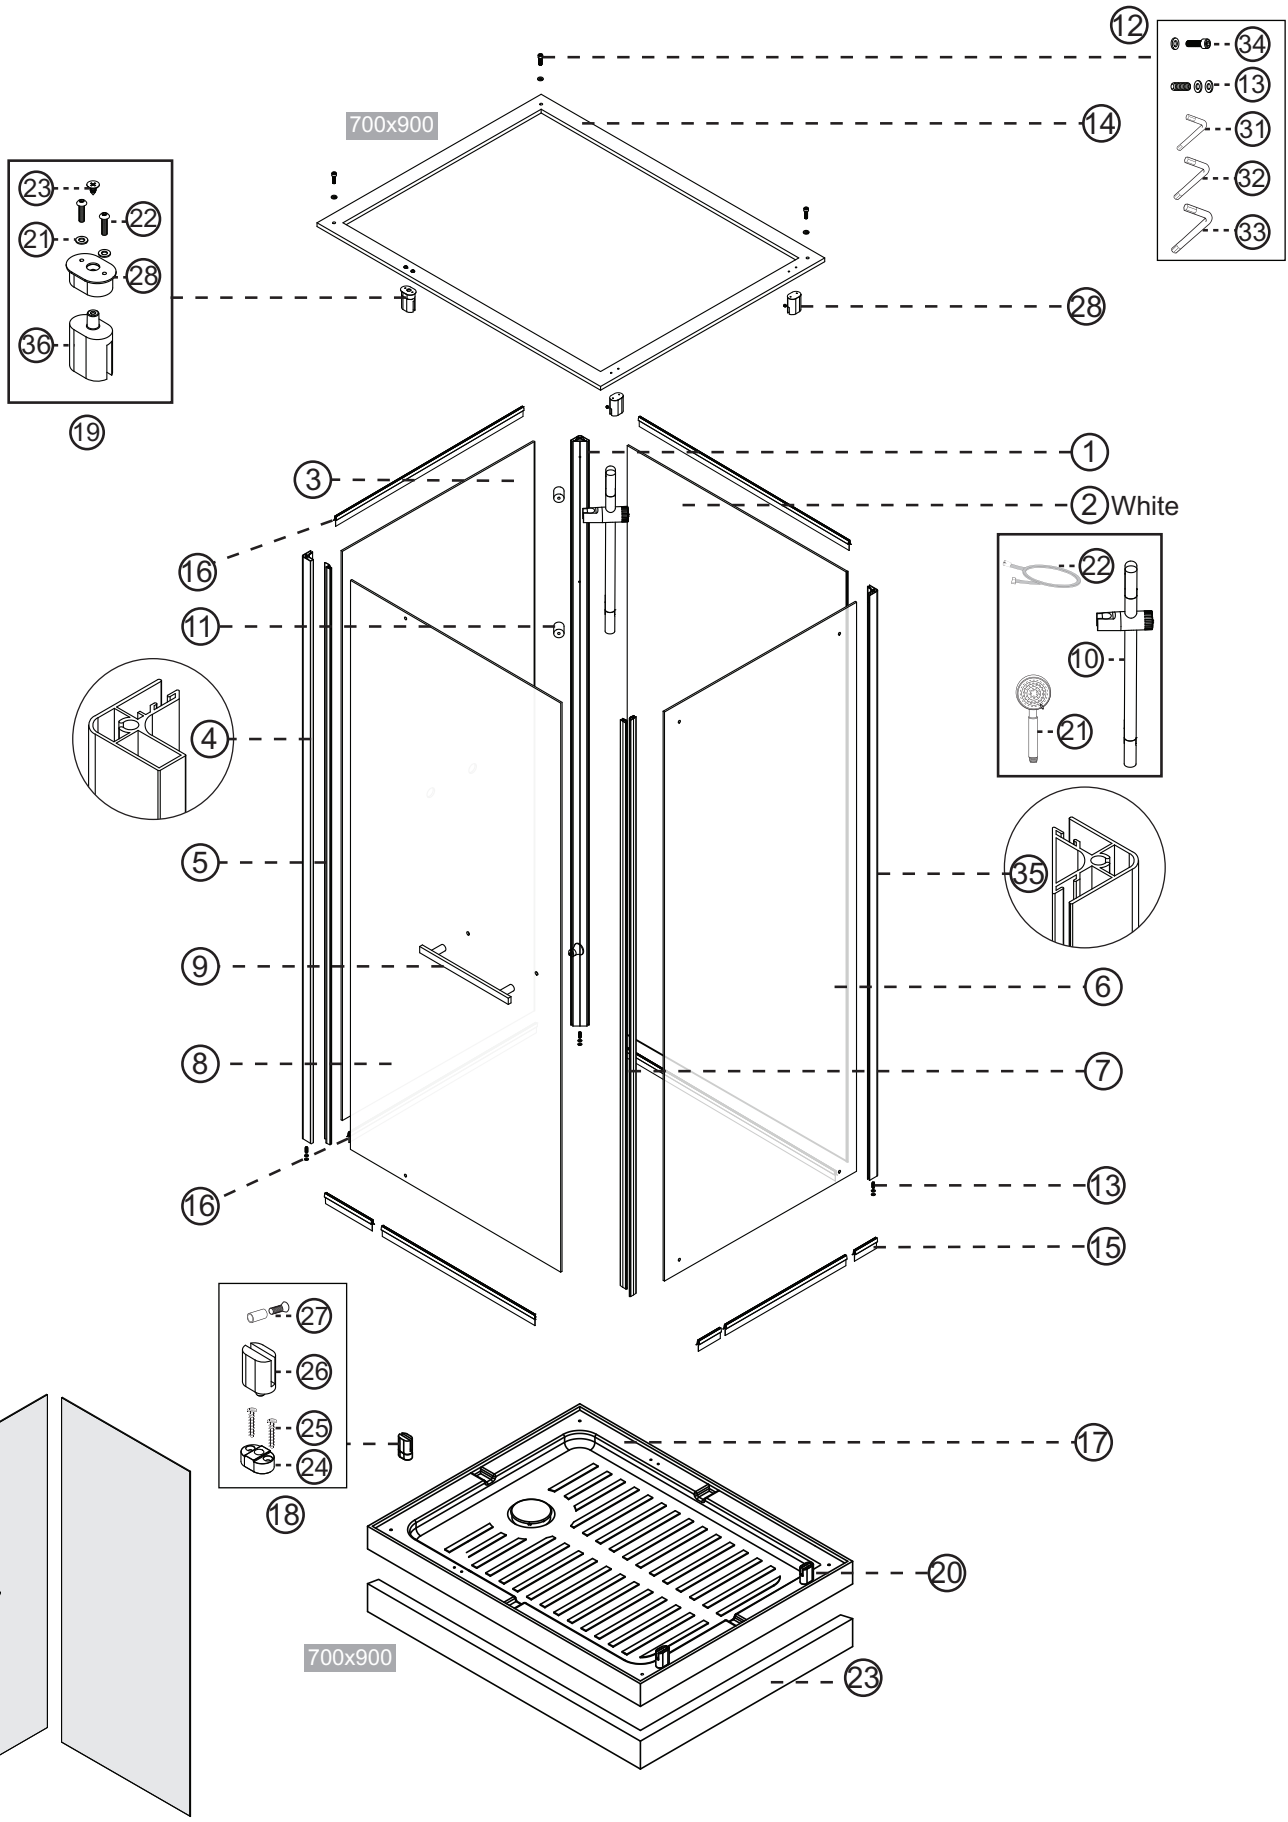

Exploded View:

Drawing Nr.	Art Nr.	Description	Unit
1	9260-A	Corner profile on back panel for all Ocean cabins	pc
2	9260-B	white Back panel without mixer hole for Ocean 90x90 square & round	pc
	9260-C	black Back panel without mixer hole for Ocean 90x90 square & round	pc
	9260-D	white Back panel without mixer hole for Ocean 80x80 square	pc
	9260-E	black Back panel without mixer hole for Ocean 80x80 square	pc
	9260-F	white Back panel without mixer hole for Ocean 70x90 square	pc
	9260-G	black Back panel without mixer hole for Ocean 70x90 square	pc
3	9260-H	white Back panel with mixer hole for Ocean 90x90 square & round	pc
	9260-J	black Back panel with mixer hole for Ocean 90x90 square & round	pc
	9260-K	white Back panel with mixer hole for Ocean 80x80 square	pc
	9260-L	black Back panel with mixer hole for Ocean 80x80 square	pc
	9260-M	white Back panel with mixer hole for Ocean 70x90 square	pc
9260-N	black Back panel with mixer hole for Ocean 70x90 square	pc	
4	9260-O	Connecting profile for Ocean	pc
5	9260-P	Water proof gasket on door for Ocean	pc
6	9260-Q	Fixed front panel for Ocean 90x90 round	pc
	9260-R	Fixed front panel for Ocean 90x90 square	pc
	9260-S	Fixed front panel for Ocean 80x80 square	pc
	9260-T	Fixed front panel for Ocean 70x90 square	pc
7	9260-U	Magnetic gasket on door	pc
8	9260-V	Door glass for Ocean 90x90 round	pc
	9260-X	Door glass for Ocean 70x90 & 90x90 square	pc
	9260-Y	Door glass for Ocean 80x80 square	pc
9	9260-Z	Stainless steel handle set for Ocean round	pc
	9261-A	Stainless steel handle set for Ocean square	pc
10	9261-B	Sliding bar for Ocean CC-420mm	pc
11	9261-C	Sliding bar connector for Ocean	pc
12	9261-D	Screw bag for Ocean cabin	set
14	9261-E	Upper frame profile for Ocean round 90x90	pc
	9261-F	Upper frame profile for Ocean square 90x90	pc
	9261-G	Upper frame profile for Ocean square 80x80	pc
	9261-H	Upper frame profile for Ocean square 70x90	pc
15	9261-J	Bottom gasket for Ocean	set
16	9261-K	Back panel gasket for Ocean	pc
17	9261-L	Complete tray set for Ocean 90x90 round	set
	9261-M	Complete tray set for Ocean 90x90 square	set
	9261-N	Complete tray set for Ocean 80x80 square	set
	9261-O	Complete tray set for Ocean 70x90 square	set
18	9261-P	Lower rotatable glass clip set for Ocean	set
19	9261-Q	Upper rotatable glass clip set for Ocean	set
20	9261-R	Plastic clip on fix door for Tessa	set
21	9261-S	shower head	pc
22	9400-I	Shower hose	pc
23	9261-T	Tray skirt for Ocean 90x90 round	pc
	9261-U	Tray skirt for Ocean 90x90 Square	pc
	9261-V	Tray skirt for Ocean 80x80 Square	pc
	9261-W	Tray skirt for Ocean 70x90 Square	pc