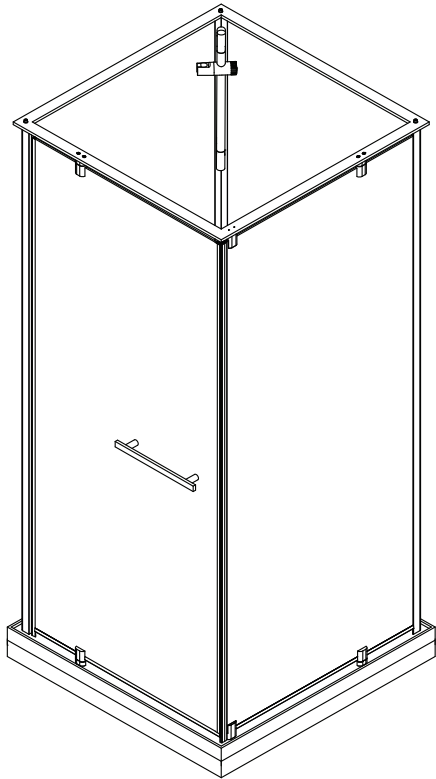

Ocean

035 166430 **SE**
info@noro.se

020 7435740 **FI**
info@norokylpyhuone.fi

216 28860 **NO**
info@noro.se

702 52822 **DK**
www.noro.dk

Ver.002