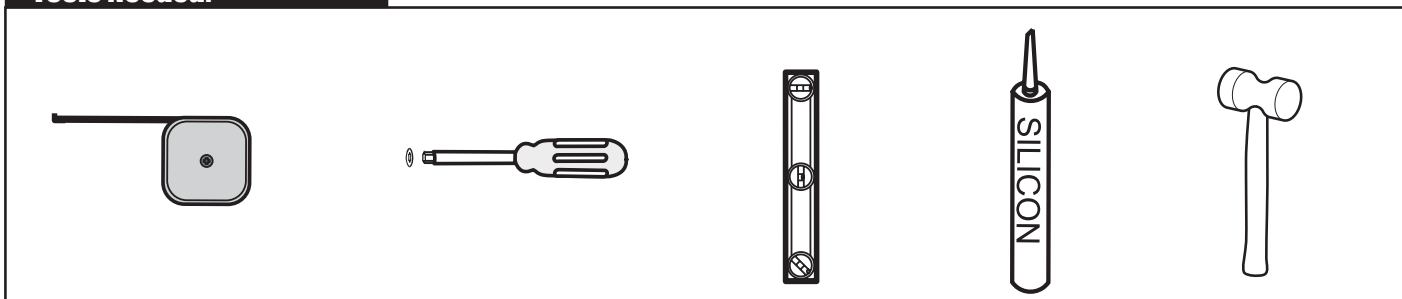

NORO®

Ocean

Getting Start:

 <p>EN14428</p>	<p>This product fulfils the EN14428 standard</p>		<p>Goggles are recommended to protect the eyes</p>
 <p>EN12150</p>	<p>All glass used are tempered security glass</p>		<p>Caution: Always Handle Glass With Care! Always protect the edges and corners of the glass when assembling.</p>
	<p>2 people are recommended to assemble this shower enclosure</p>		<p>Gloves are recommended to prevent slippery on glass</p>

Tools Needed:

Accessories Bags:

Measurement:

Model	A	B
90x90	900mm	900mm
80x80	800mm	800mm
70x90 (reversible)	700/900mm	900/700mm

Measurement:

Model	A	B
90x90	900mm	900mm

Exploded View:

Exploded View: