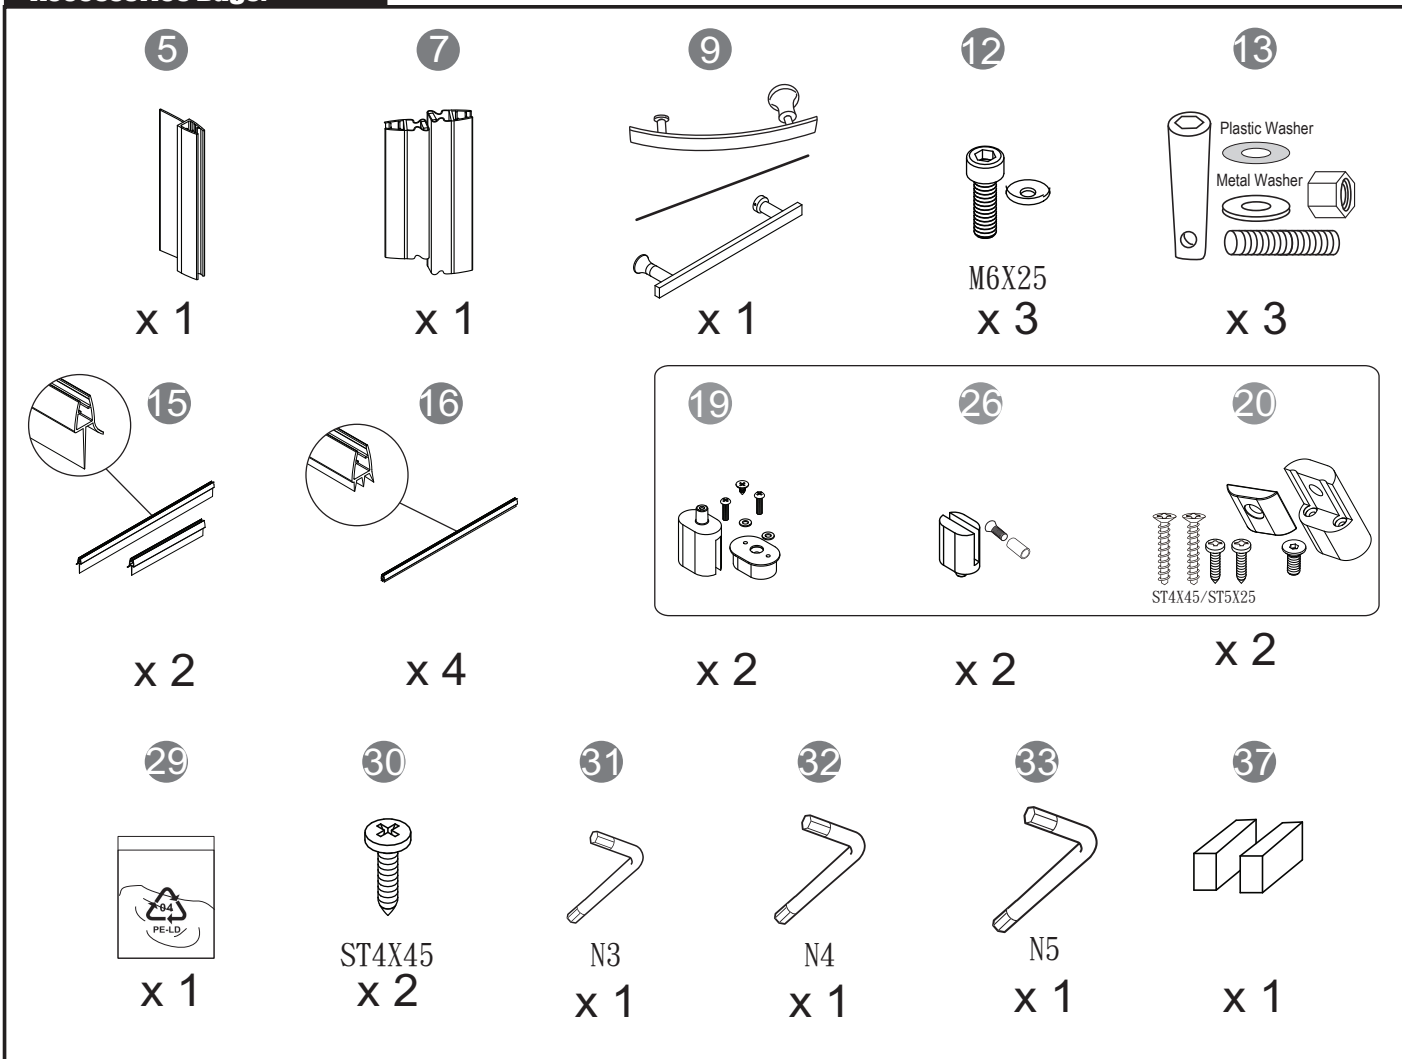

NORO®

Ocean

Getting Start:

 <p>EN14428</p>	<p>This product fulfils the EN14428 standard</p>		<p>Goggles are recommended to protect the eyes</p>
 <p>EN12150</p>	<p>All glass used are tempered security glass</p>		<p>Caution: Always Handle Glass With Care! Always protect the edges and corners of the glass when assembling.</p>
	<p>2 people are recommended to assemble this shower enclosure</p>		<p>Gloves are recommended to prevent slippery on glass</p>

Tools Needed:

Accessories Bags:

Measurement:

Model	A	B
90x90	900mm	900mm
80x80	800mm	800mm
70x90 (reversible)	700/900mm	900/700mm

Measurement:

Model	A	B
90x90	900mm	900mm

Exploded View:

Exploded View: