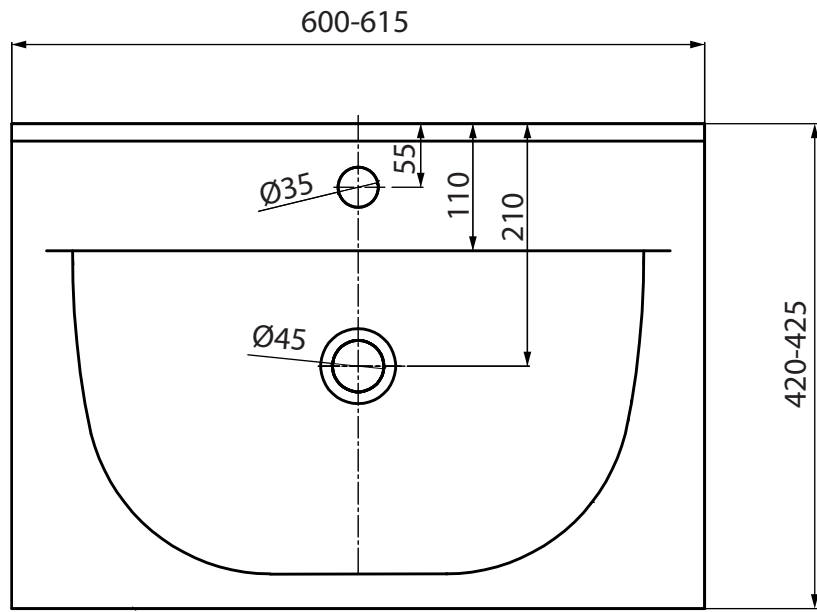

NORO[®]

(mm)

LIFESTYLE CONCEPT
600