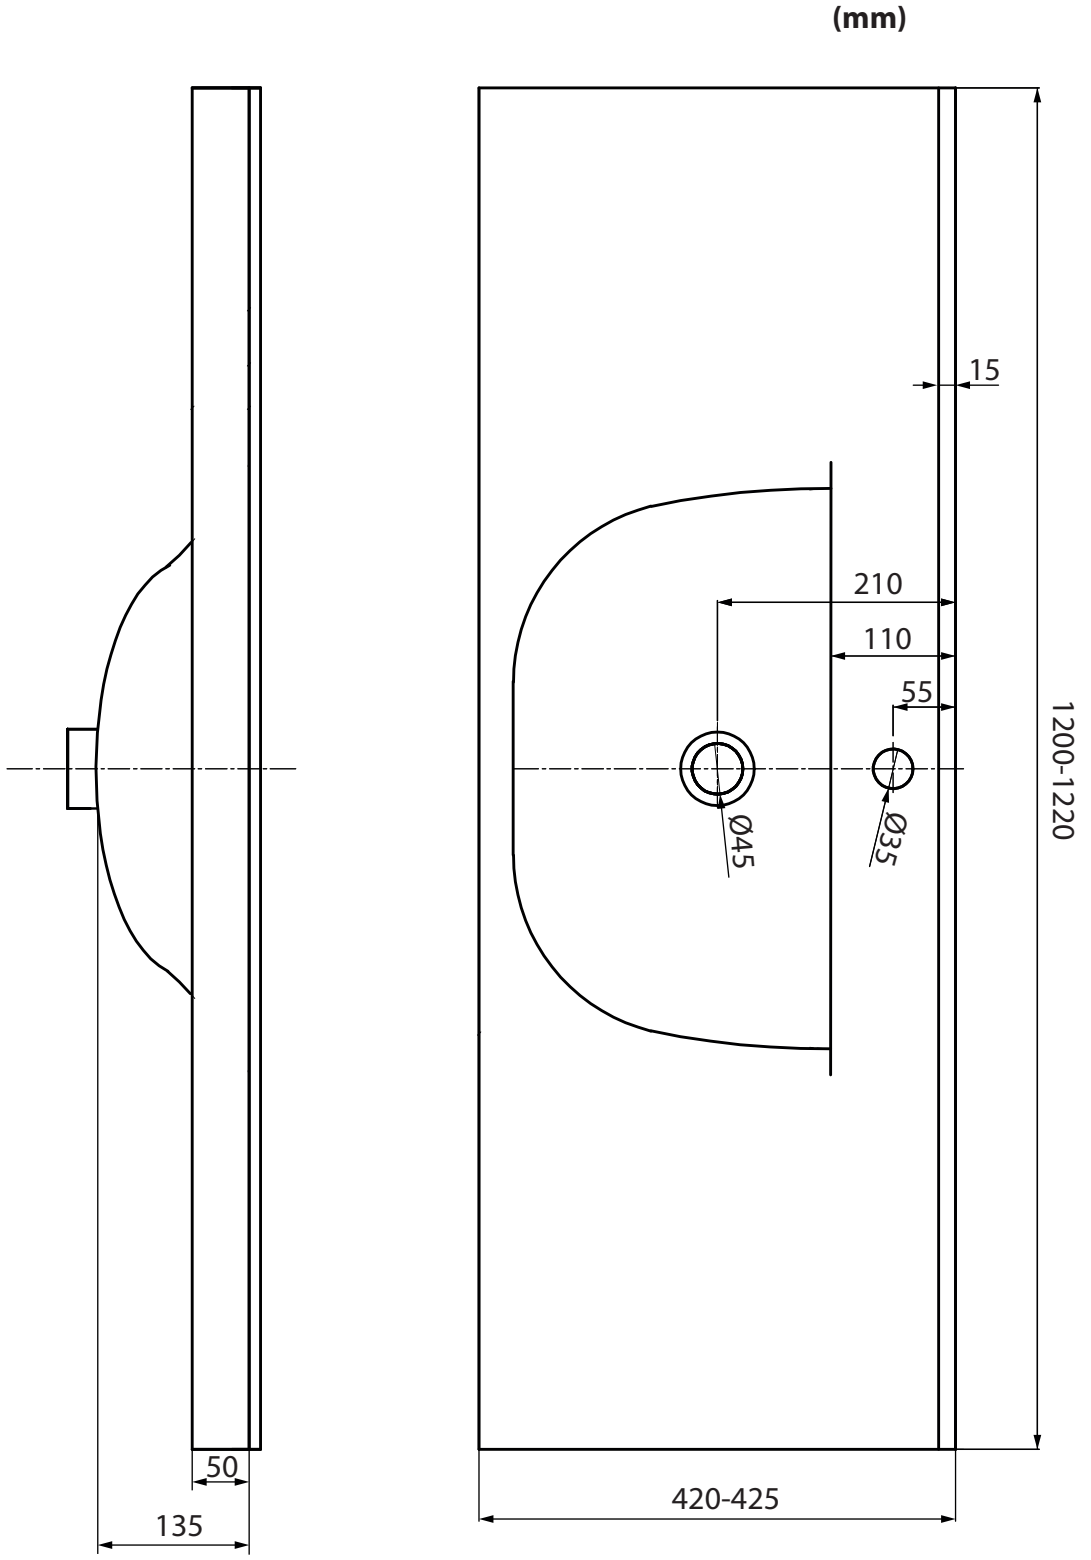

NORRO[®]

LIFESTYLE CONCEPT
1200