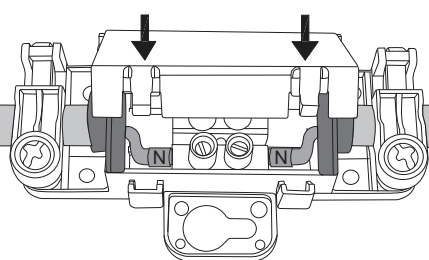

1	1	1200 X 800 X 5
2	2	22 X 800 X 22

Product Size (mm): 1200x800x27

Only By Professional

~230V

1.1

1.2

1.3

1.4