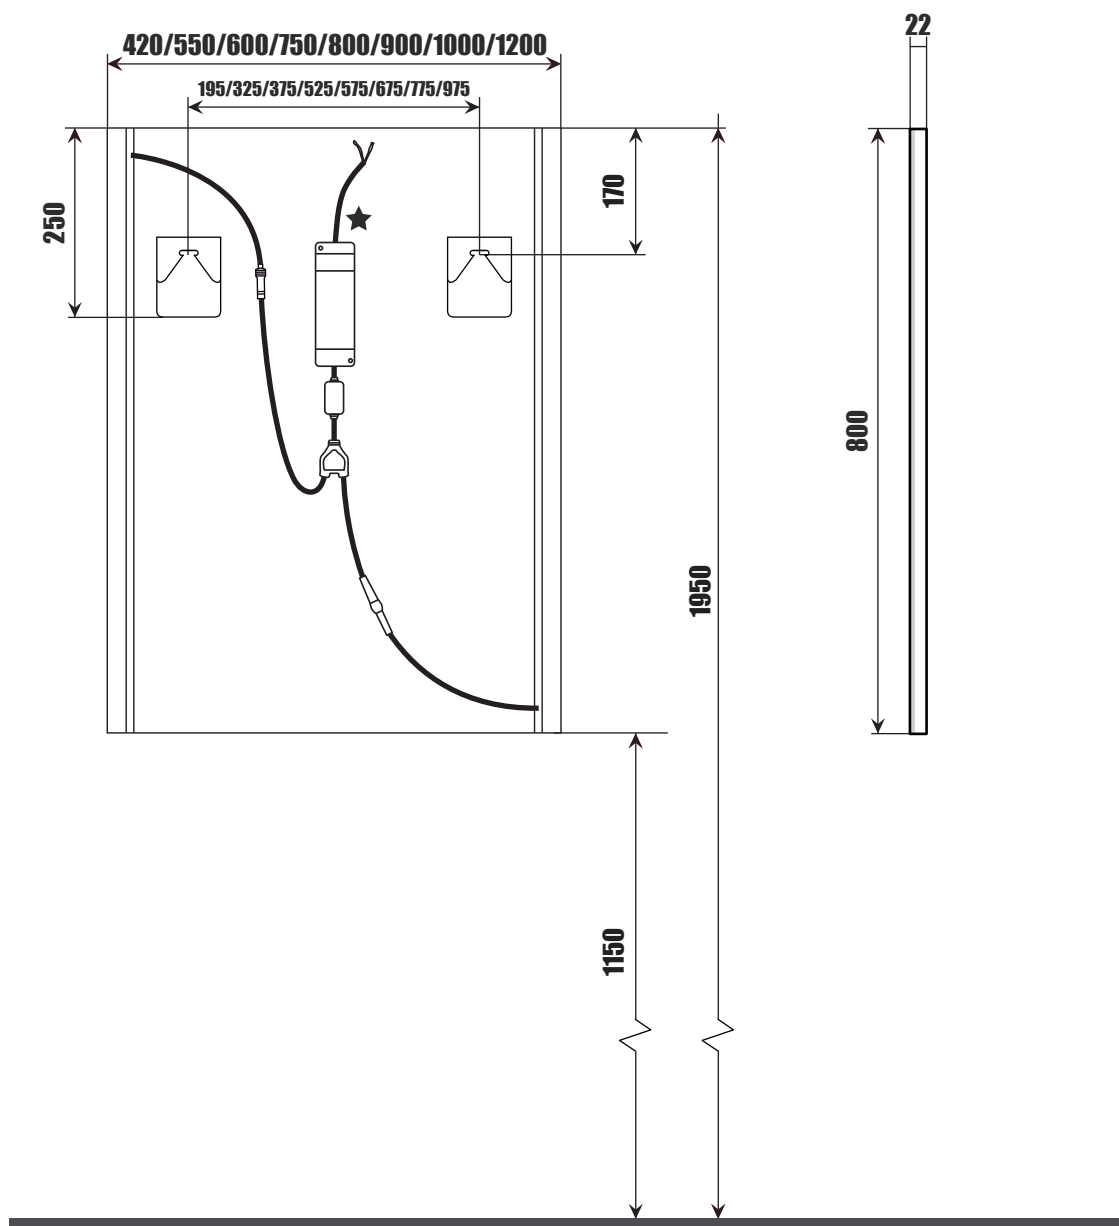

NORO DECO 420/550/600/ 750/800/900/1000/1200(mm)

- ⓈⒺ Installationsmått för el
- ⓈⒻ Sähkön asennusmitat
- ⓈⓃ Installasjonsmål for el
- ⓈⓀ Installationsmål for el
- ⓈⓅ Measurements for installation of electricity

Art No.	Quantity	Size (mm)
1	1	750 X 800 X 5
2	2	22 X 800 X 22

Product Size (mm): 750x800x27

800

Art No.	Quantity	Size (mm)
1	1	800 X 800 X 5
2	2	22 X 800 X 22

Product Size (mm): 800x800x27

900

Art No. Quantity Size (mm)

1	1	900 X 800 X 5
2	2	22 X 800 X 22

Product Size (mm): 900x800x27

1000

Art No. Quantity Size (mm)

1	1	1000 X 800 X 5
2	2	22 X 800 X 22

Product Size (mm): 1000x800x27

1200

Art No. Quantity Size (mm)

1	1	1200 X 800 X 5
2	2	22 X 800 X 22

Product Size (mm): 1200x800x27

Only By Professional

~230V

1.1

1.2

1.3

1.4