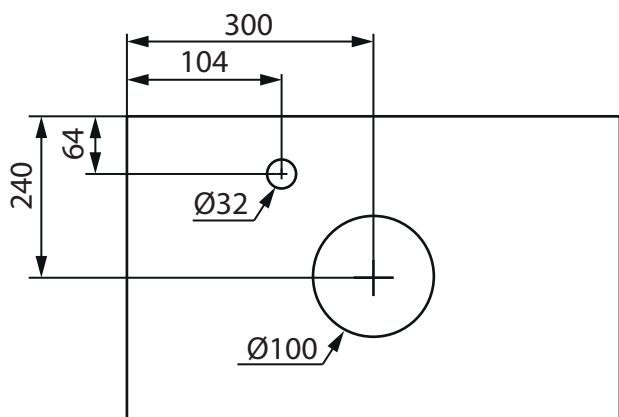

# LIFESTYLE CONCEPT/ RELOUNGE 600

COAST

INDRIA

(mm)