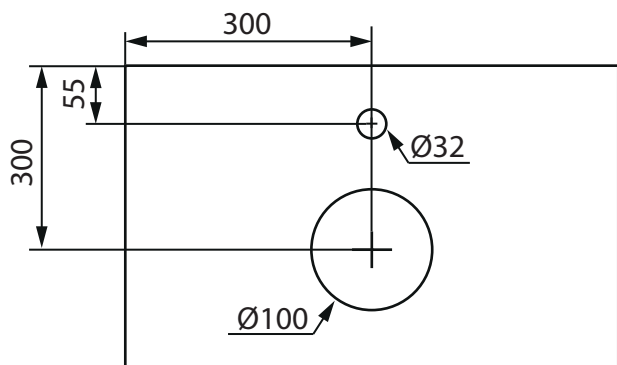

# LIFESTYLE CONCEPT/ RELOUNGE 600

LOOP

PEAK

(mm)