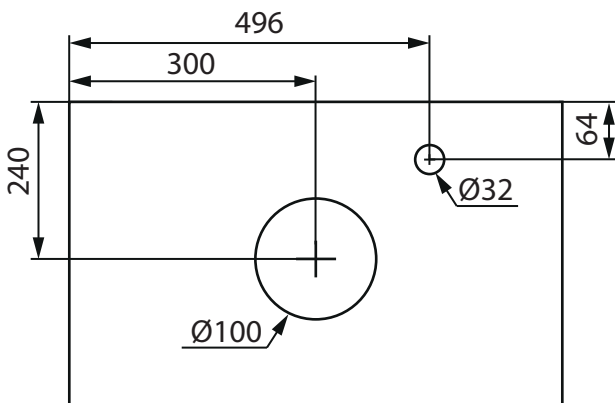

# LIFESTYLE CONCEPT/ RELOUNGE 600

LOOP

PEAK

(mm)