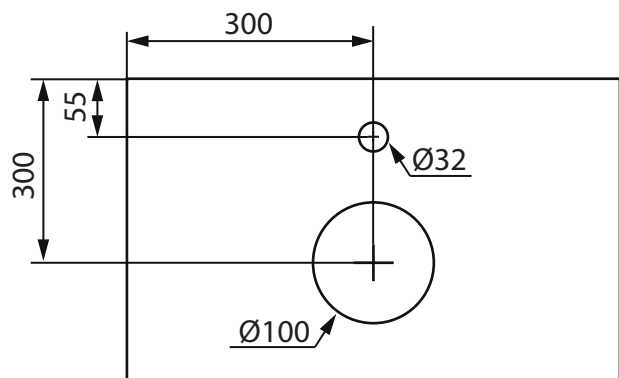

# LIFESTYLE CONCEPT/ RELOUNGE 600

LOOP

PEAK

(mm)

# LIFESTYLE CONCEPT/ RELOUNGE 600

COAST

INDRIA

(mm)