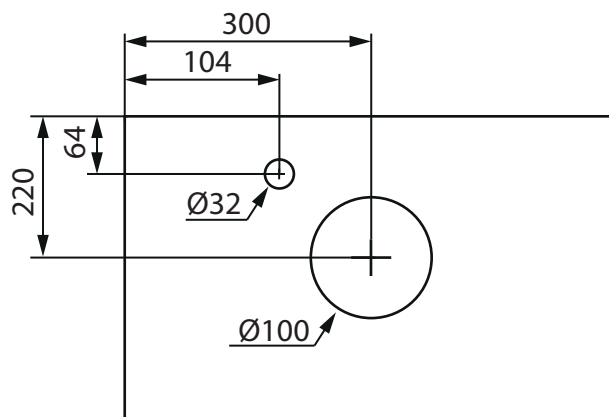

# LIFESTYLE CONCEPT/ RELOUNGE 600

COAST

INDRIA

(mm)