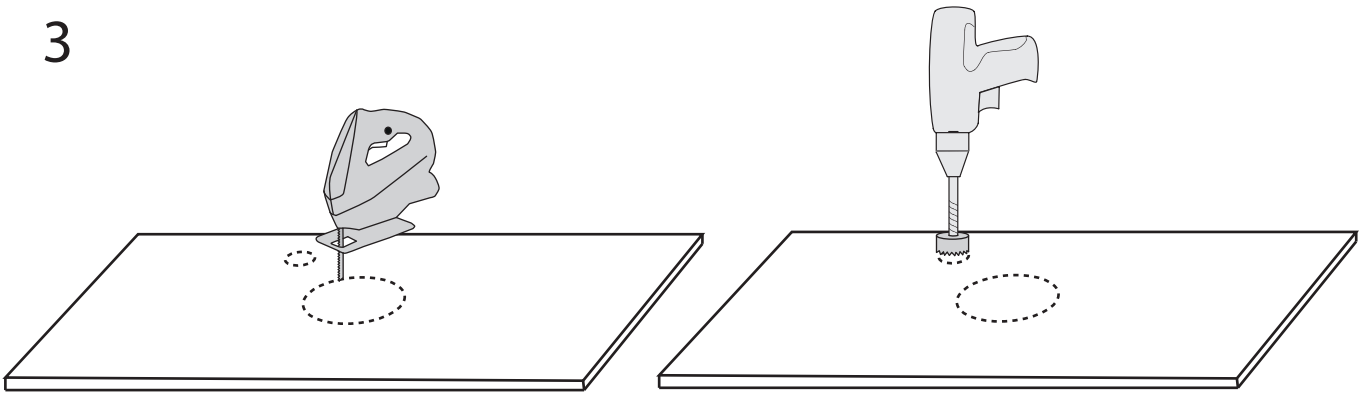

# LIFESTYLE CONCEPT/ RELOUNGE 600

LOOP

PEAK

(mm)