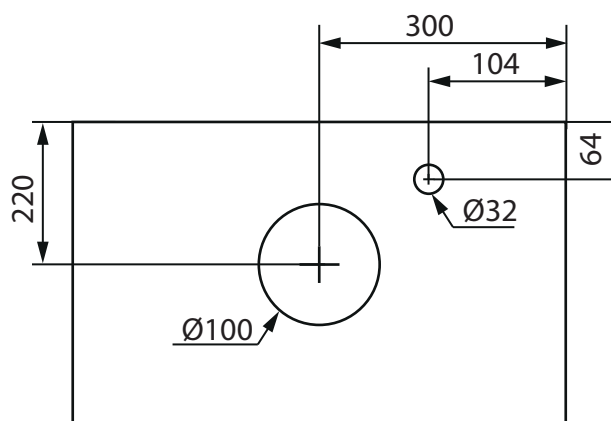

# LIFESTYLE CONCEPT/ RELOUNGE 600

COAST

INDRIA

(mm)