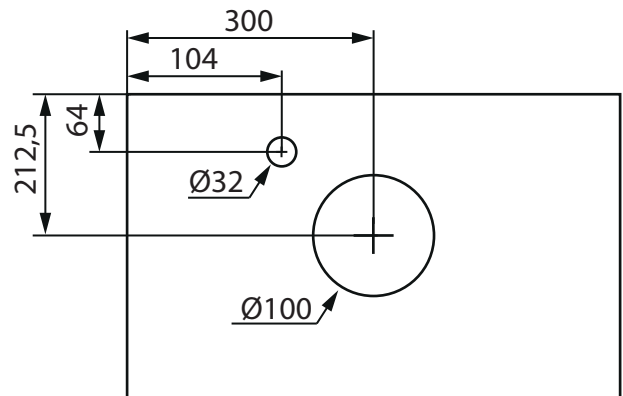

# LIFESTYLE CONCEPT/ RELOUNGE 600

LOOP

PEAK

(mm)