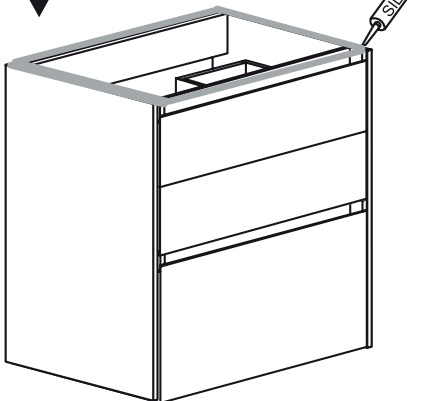

# LIFESTYLE CONCEPT/ RELOUNGE 600

LOOP

PEAK

(mm)