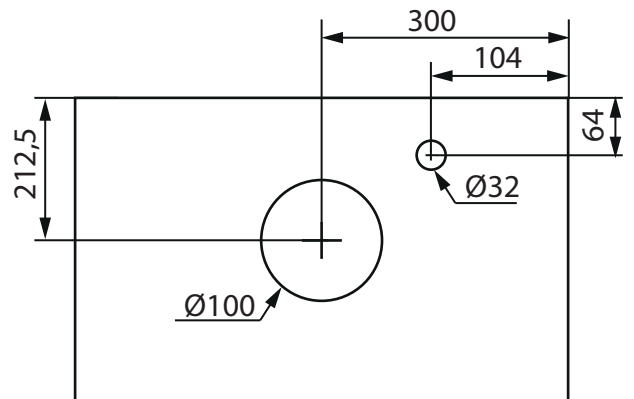

# LIFESTYLE CONCEPT/ RELOUNGE 600

LOOP

PEAK

(mm)