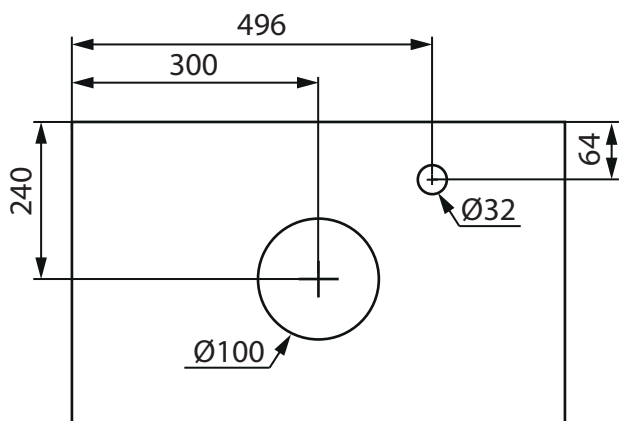

# LIFESTYLE CONCEPT/ RELOUNGE 600

COAST

INDRIA

(mm)