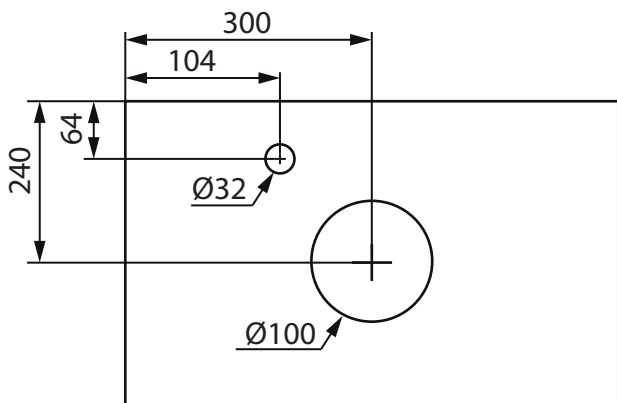

# LIFESTYLE CONCEPT/ RELOUNGE 600

LOOP

PEAK

(mm)