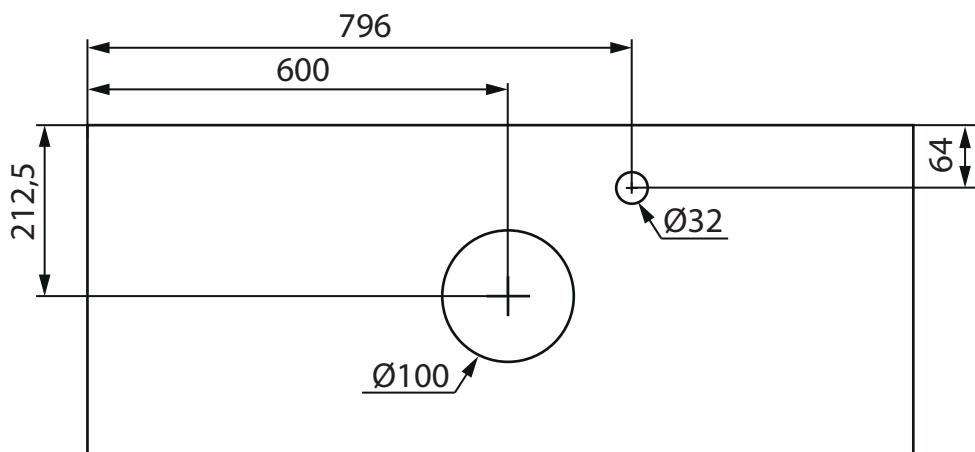

LIFESTYLE CONCEPT

1200

PEAK

(mm)