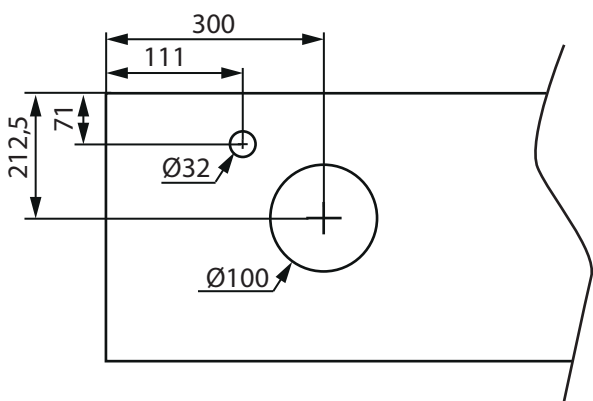

RELOUNGE

1200

LOOP

(mm)

RELOUNGE 1200

PEAK

(mm)

RELOUNGE

1200

COAST

INDRIA

(mm)

LIFESTYLE CONCEPT

1200

LOOP

(mm)