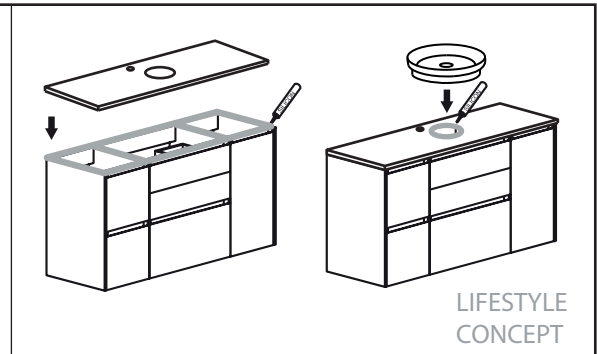

1

2

3

RELOUNGE

LIFESTYLE
CONCEPT