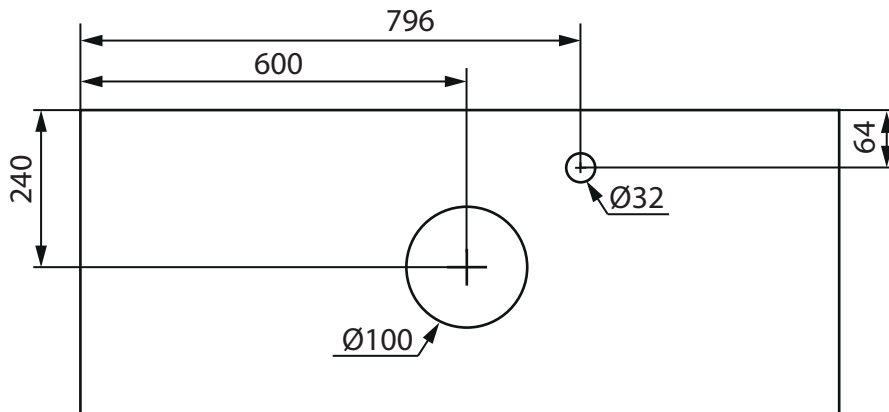

1200

COAST

INDRIA

(mm)

LIFESTYLE CONCEPT

1200

LOOP

(mm)