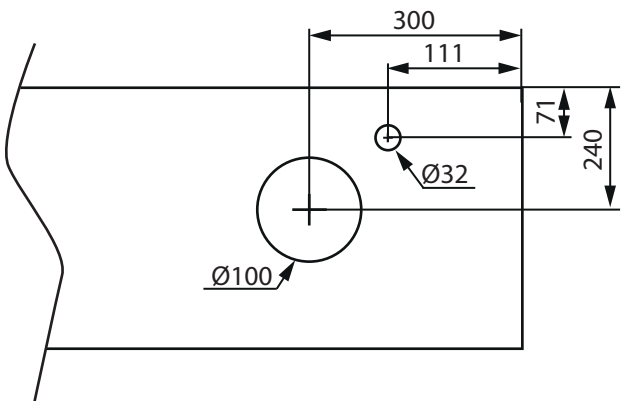

RELOUNGE

1200

LOOP

(mm)

RELOUNGE 1200

PEAK

(mm)

RELOUNGE

1200

COAST

INDRIA

(mm)

LIFESTYLE CONCEPT

1200

LOOP

(mm)