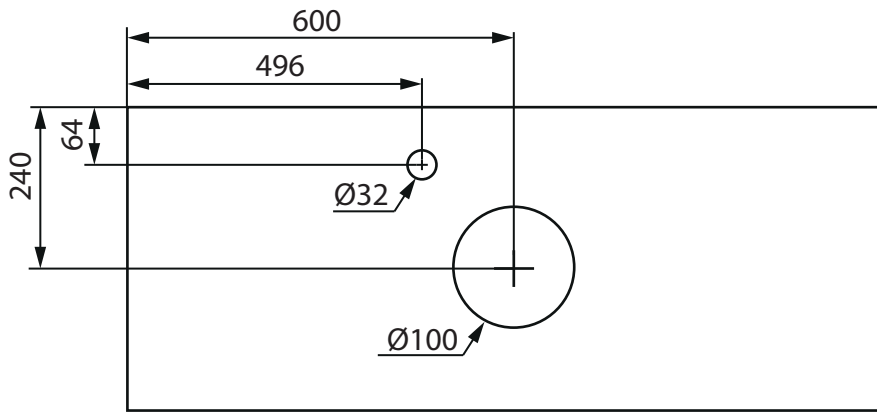

1200

COAST

INDRIA

(mm)

LIFESTYLE CONCEPT

1200

LOOP

(mm)