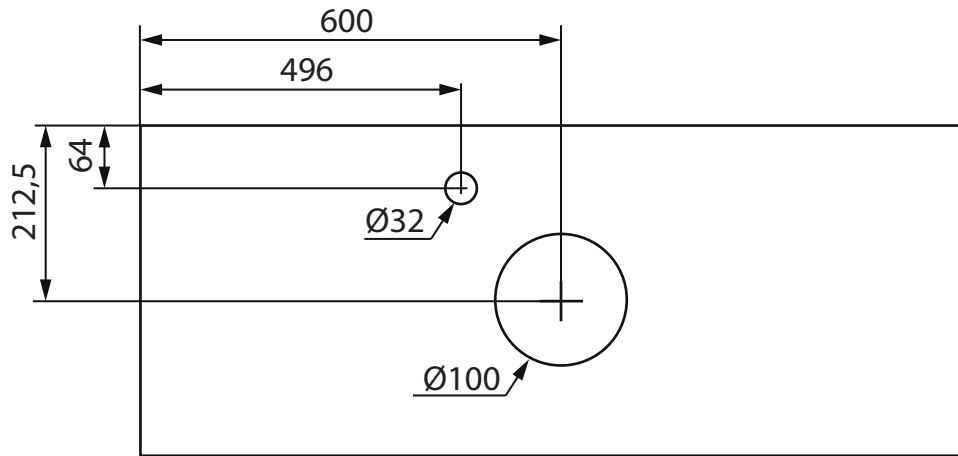

LIFESTYLE CONCEPT

1200

PEAK

(mm)