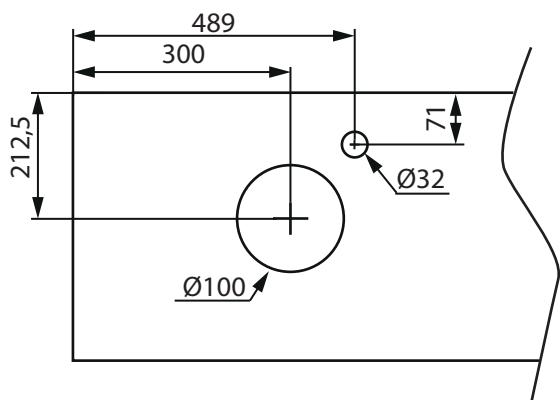

RELOUNGE

1200

LOOP

(mm)

RELOUNGE 1200

PEAK

(mm)

RELOUNGE

1200

COAST

INDRIA

(mm)

LIFESTYLE CONCEPT

1200

LOOP

(mm)