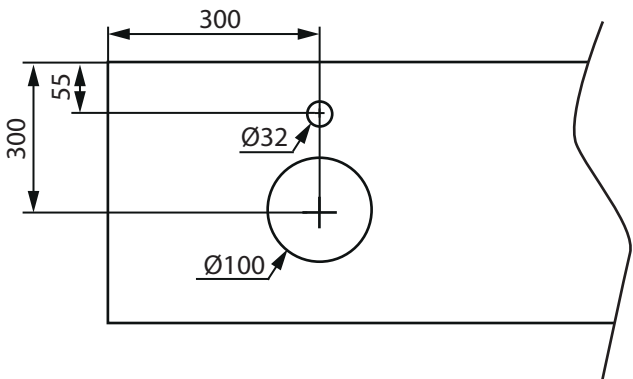

RELOUNGE

1200

LOOP

(mm)

RELOUNGE 1200

PEAK

(mm)

RELOUNGE

1200

COAST

INDRIA

(mm)

LIFESTYLE CONCEPT

1200

LOOP

(mm)