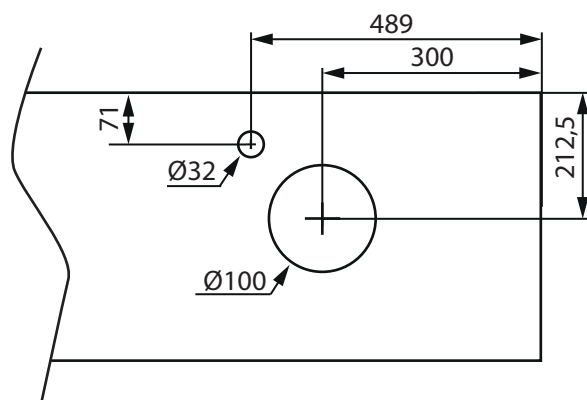

RELOUNGE

1200

LOOP

(mm)

RELOUNGE 1200

PEAK

(mm)

RELOUNGE

1200

COAST

INDRIA

(mm)

LIFESTYLE CONCEPT

1200

LOOP

(mm)