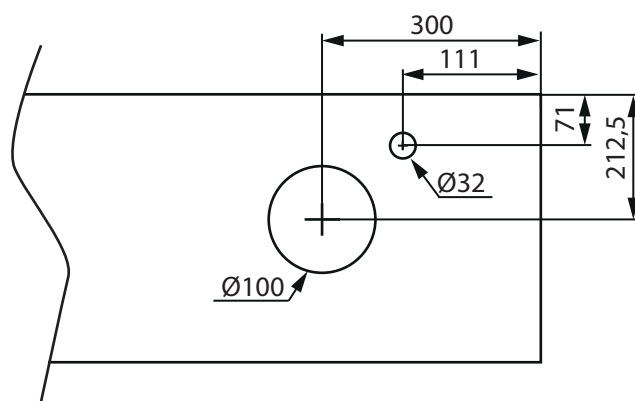

RELOUNGE

1200

LOOP

(mm)

RELOUNGE 1200

PEAK

(mm)

RELOUNGE

1200

COAST

INDRIA

(mm)

LIFESTYLE CONCEPT

1200

LOOP

(mm)