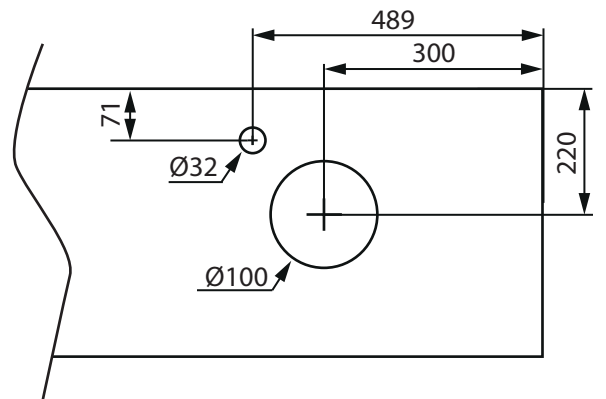

1200

COAST

INDRIA

(mm)

LIFESTYLE CONCEPT

1200

LOOP

(mm)