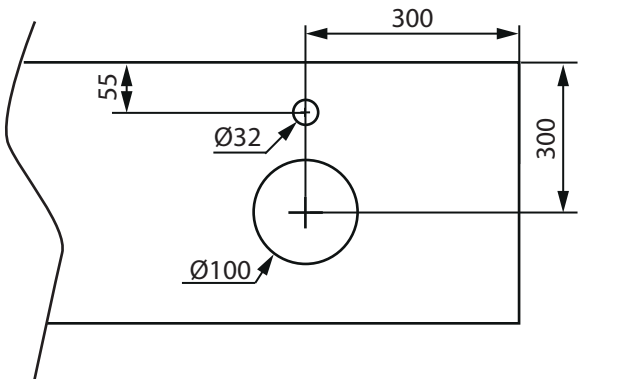

RELOUNGE

1200

LOOP

(mm)

RELOUNGE 1200

PEAK

(mm)

RELOUNGE

1200

COAST

INDRIA

(mm)

LIFESTYLE CONCEPT

1200

LOOP

(mm)