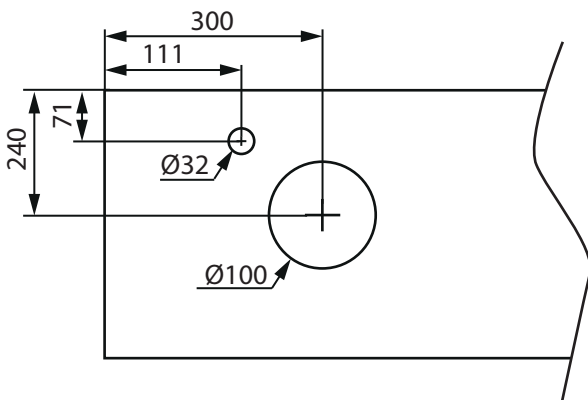

1200

COAST

INDRIA

(mm)

LIFESTYLE CONCEPT

1200

LOOP

(mm)