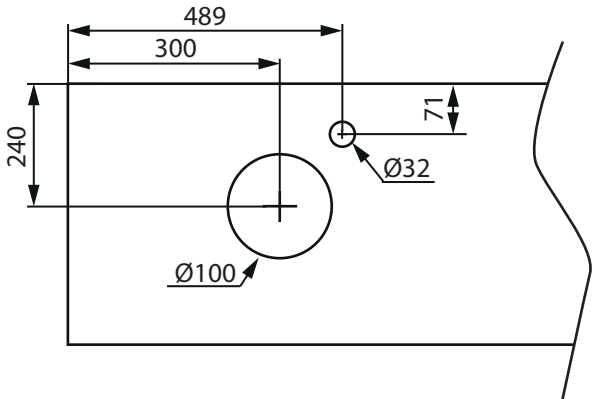

RELOUNGE

1200

LOOP

(mm)

RELOUNGE 1200

PEAK

(mm)

RELOUNGE

1200

COAST

INDRIA

(mm)

LIFESTYLE CONCEPT

1200

LOOP

(mm)