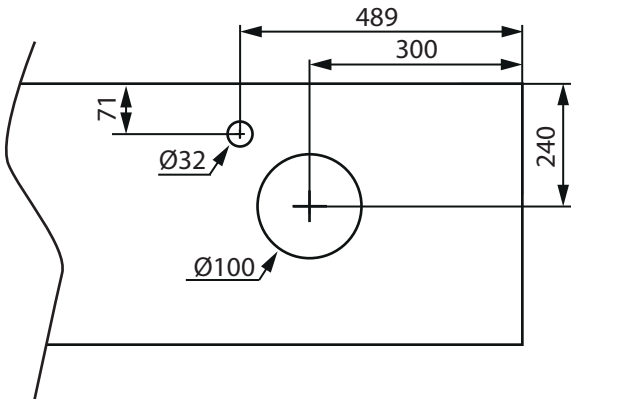

RELOUNGE

1200

LOOP

(mm)

RELOUNGE 1200

PEAK

(mm)

RELOUNGE

1200

COAST

INDRIA

(mm)

LIFESTYLE CONCEPT

1200

LOOP

(mm)