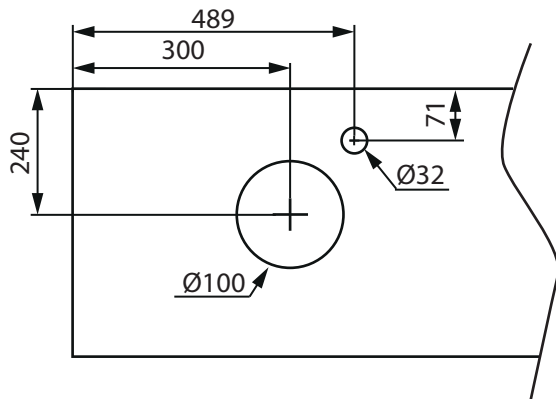

1200

COAST

INDRIA

(mm)

LIFESTYLE CONCEPT

1200

LOOP

(mm)