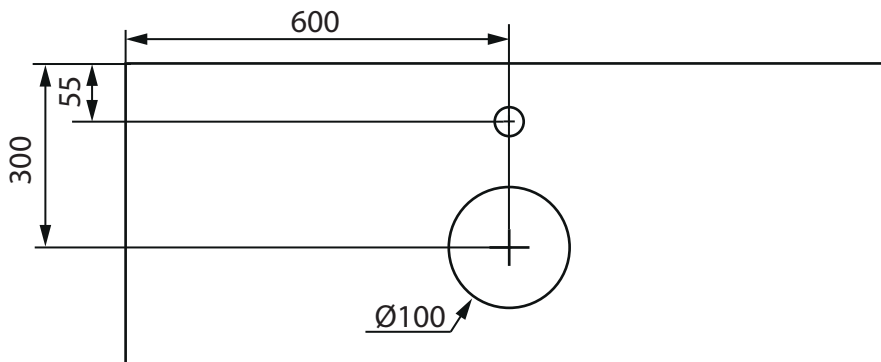

1200

COAST

INDRIA

(mm)

LIFESTYLE CONCEPT

1200

LOOP

(mm)