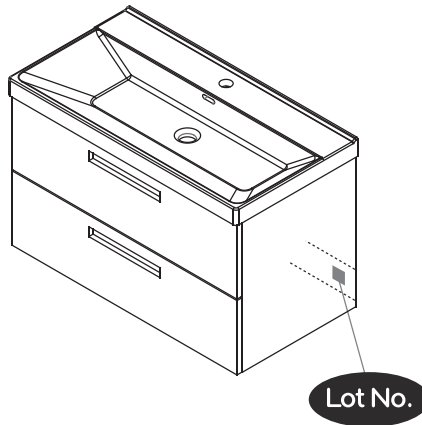

Lot No.

- **(SE)** LOT-nummer
- **(FI)** LOT-numeron
- **(NO)** LOT-nummeret
- **(DK)** LOT nummer
- **(UK)** LOT number

NORO

(SE) LOT nummer används för spårning av information av produktens tillverkningshistoria. Informationen är mycket viktig i vår strävan av att göra Noro's produkter bättre.

(FI) LOT numeroa käytetään jäljittämään tuotteen valmistushistoria. Tieto on erittäin tärkeä jotta voimme parantaa Noro tuotteiden laatua.

(NO) LOT nummer brukes for sporing av informasjon av produktet produksjonshistorie. Informasjonen er viktig for at vi skal kunne gjøre Noro's produkter bedre.

(DK) LOT nummer bruges til at spore oplysninger om produktets fremstilling historie. Oplysningerne er meget vigtig i vores bestræbelser på at gøre Noro's produkter bedre.

(UK) LOT number is used to track the details of the product's manufacturing history. The information is very important in our quest to make the Noro's products better.