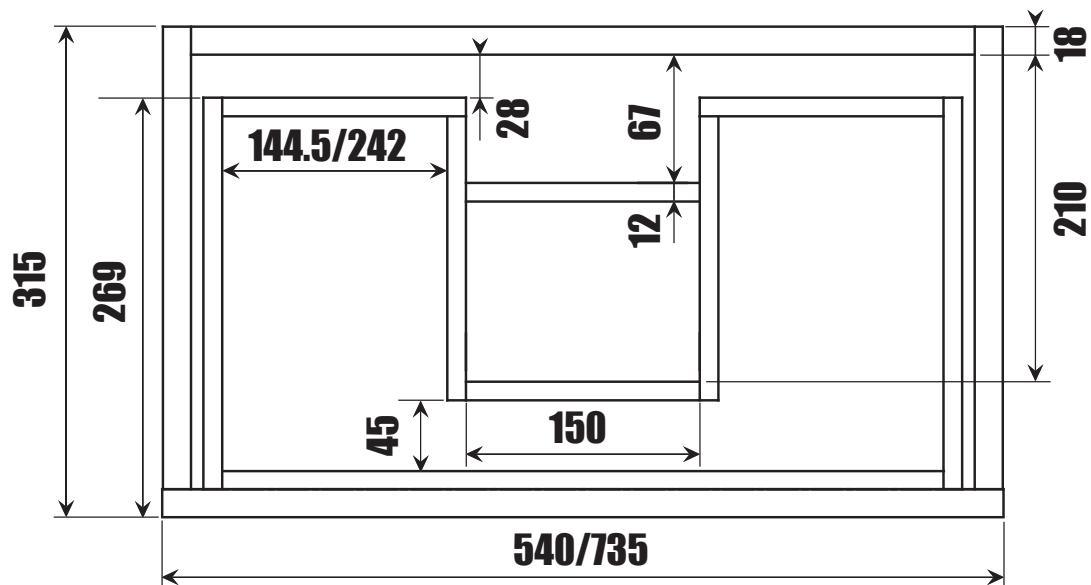

NORO Fix Trend (mm)

- SE Installationsmått
- FI Asennusmitat
- NO Installasjonsmål
- DK Installationsmål
- GB Measurements for installation