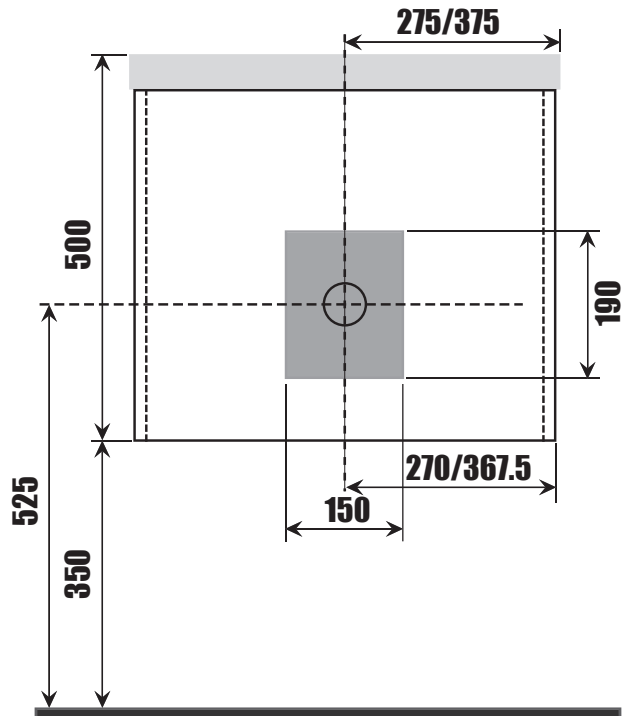

NORO Fix Trend 550/750 Undercabinet

- Ⓢ🇪 Installationsmått för avlopp i vägg
- Ⓢ🇫🇮 Seinäviemärin asennusmitat
- Ⓢ🇳🇴 Installasjonsmål for avløp i vegg
- Ⓢ🇩🇰 Installationsmål for afløb i væg
- Ⓢ🇬🇧 Measurements for installation of waste into wall