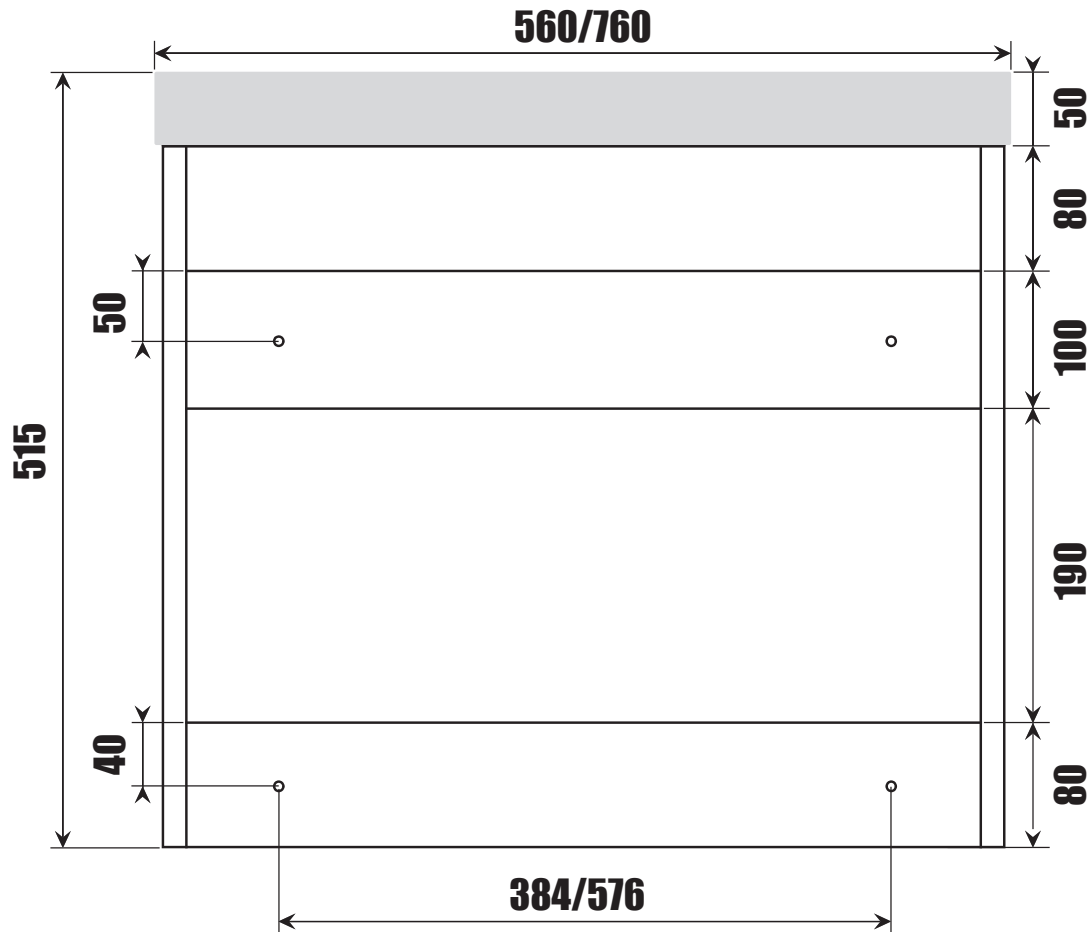

NORO Fix Trend (mm)

- SE Installationsmått
- FI Asennusmitat
- NO Installasjonsmål
- DK Installationsmål
- GB Measurements for installation