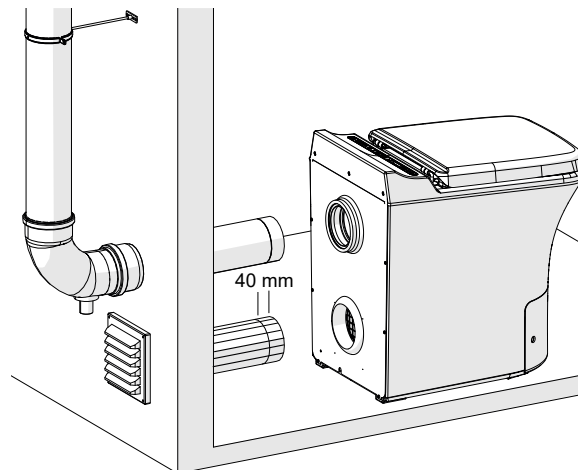

INSTALLATION WITH FLUE PIPES

APPLIES TO:

CINDERELLA COMFORT, PREMIUM & PROFESSIONAL

CINDERELLA ECO SALES AS

Sjøvikvegen 67, NO-6475 Midsund, Norway
post@cinderellaeco.no | cinderellaeco.com