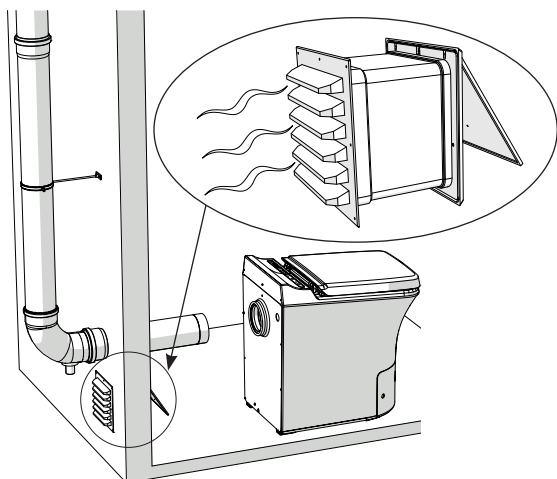

INSTALLATION OPTIONS

INSTALLATION WITHOUT FLUE PIPES

APPLIES TO:

CINDERELLA FREEDOM & CLASSIC