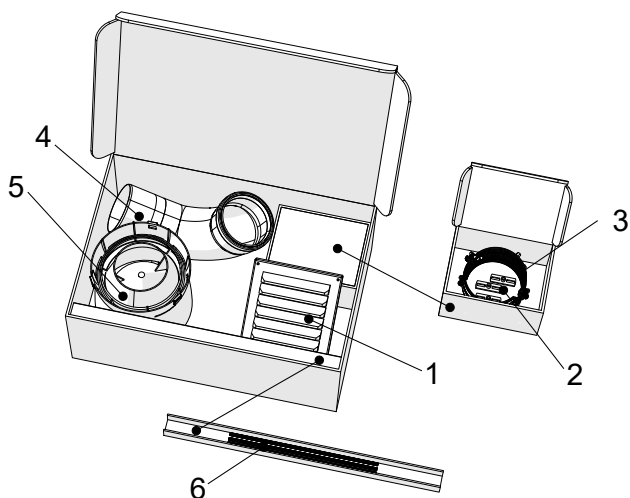

### CONTENTS

CINDERELLA UNIVERSAL INSTALLATION KIT, BOX 1		QTY
1	Inlet air cover	1
2	Wall mount rod	3
3	Support clamp	3
4	Elbow, 87° w/drain	1
5	Flue Terminal Cap	1
6	Threaded rod	3