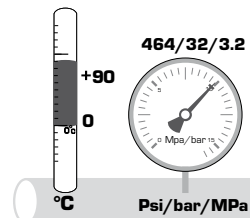

LVD 2006/95/EC
EMC 2004/108/EC
RoHS 2011/65/EC

1

IP44 POSITION

RECOMMENDED

NOT GUARANTEED

NOT ALLOWED

2A

Serie MBA 12x