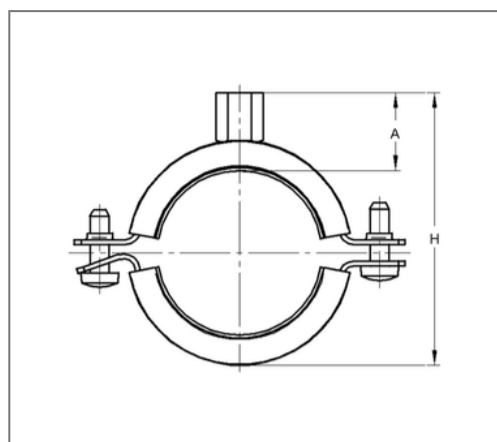

■ Pipe clamp Trabant 20x1 32 - 37 mm M8/M10 TPE

Commercial details

Part no.	042637101
EAN/GTIN	4250928409218
Packing unit	100 pcs
Price unit	100
Quantity unit	pcs
Weight	0,0660 kg/pc
Product group	01-042

QR code

Certification

Specification

Application area	Pipe clamp for fixing pipes.
Specification	two-part
Connection	M8/M10
Closure	Snap-in closure

Technical data

Material	Steel
Material type	DD11
Surface	galvanized
Insulation thickness	4.5 mm
Temperature resistance	-35 °C - 100 °C
Sound insulation lining	Rubber TPE

Product details

Connection height	22 mm
Width	81 mm
Colour sound insulation lining	black
Height	60 - 65 mm
Material dimension	20x1 mm
load Fz	0.29 kN
Clamping range	32 - 37 mm
Outside pipe diameter inch	1 inch
Closure screw	M6