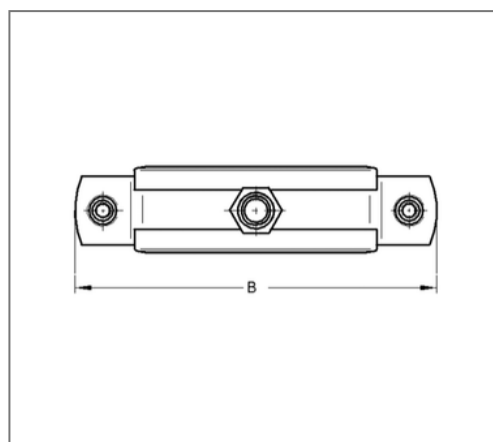

■ Pipe clamp Trabant 20x1 32 - 37 mm M8/M10 TPE

Commercial details

Part no.	042637101
EAN/GTIN	4250928409218
Packing unit	100 pcs
Price unit	100
Quantity unit	pcs
Weight	0,0660 kg/pc
Product group	01-042

QR code

Certification

Specification

Application area	Pipe clamp for fixing pipes.
Specification	two-part
Connection	M8/M10
Closure	Snap-in closure

Technical data

Material	Steel
Material type	DD11
Surface	galvanized
Insulation thickness	4.5 mm
Temperature resistance	-35 °C - 100 °C
Sound insulation lining	Rubber TPE

Product details

Connection height	22 mm
Width	81 mm
Colour sound insulation lining	black
Height	60 - 65 mm
Material dimension	20x1 mm
load Fz	0.29 kN
Clamping range	32 - 37 mm
Outside pipe diameter inch	1 inch
Closure screw	M6