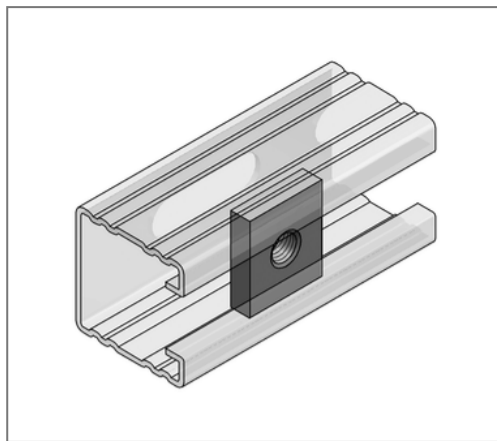

■ Threaded plate V4A M16 square 35x30 mm

Commercial details

Part no.	0481614
EAN/GTIN	4250928413079
Packing unit	50 pcs
Quantity unit	pcs
Weight	0,0427 kg/pc
Product group	13-054
Price unit	1

QR code

Certification

Technical data

Material	Stainless steel
Material type	V4A

Product details

Loading capacity	see loads in the catalogue
Length L	35 mm
Width B	30 mm
Material thickness S	6 mm
Thread G	M16
Profile type	35, 45
Shape	square