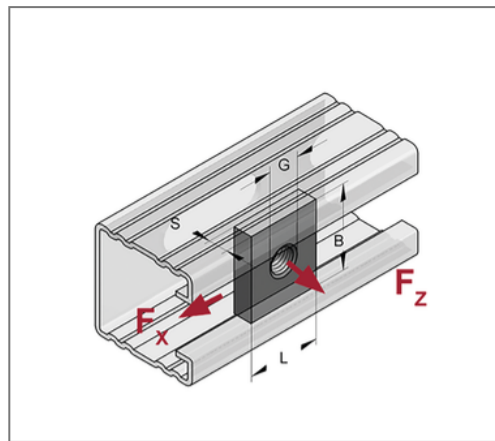

■ Threaded plate V4A M16 square 35x30 mm

Commercial details

Part no.	0481614
EAN/GTIN	4250928413079
Packing unit	50 pcs
Quantity unit	pcs
Weight	0,0427 kg/pc
Product group	13-054
Price unit	1

QR code

Certification

Technical data

Material	Stainless steel
Material type	V4A

Product details

Loading capacity	see loads in the catalogue
Length L	35 mm
Width B	30 mm
Material thickness S	6 mm
Thread G	M16
Profile type	35, 45
Shape	square