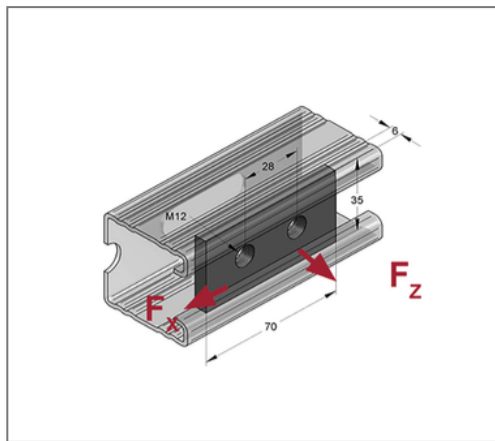

■ 2-hole threaded plate V4A M12 square 70x35 mm

Commercial details

Part no.	0481610
EAN/GTIN	4250928413031
Packing unit	1 pcs
Quantity unit	pcs
Weight	0,110 kg/pc
Product group	13-054
Price unit	1

QR code

Certification

Technical data

Material	Stainless steel
Material type	V4A

Product details

Loading capacity	see loads in the catalogue
Length	70 mm
Width	35 mm
Material thickness	6 mm
Thread	M12
Profile type	45
Shape	square