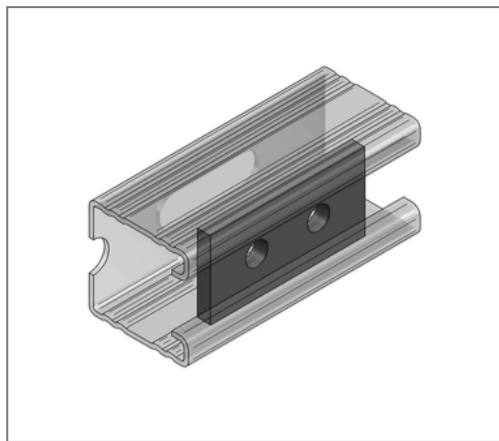

■ 2-hole threaded plate V4A M12 square 70x35 mm

Commercial details

Part no.	0481610
EAN/GTIN	4250928413031
Packing unit	1 pcs
Quantity unit	pcs
Weight	0,110 kg/pc
Product group	13-054
Price unit	1

QR code

Certification

Technical data

Material	Stainless steel
Material type	V4A

Product details

Loading capacity	see loads in the catalogue
Length	70 mm
Width	35 mm
Material thickness	6 mm
Thread	M12
Profile type	45
Shape	square