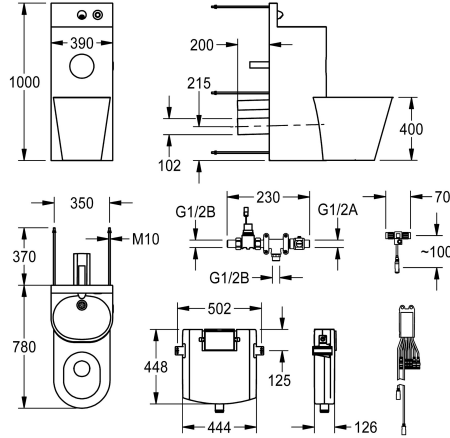

KWC HEAVY-DUTY WC washbasin combination

Modell-Linie: HEAVYDUTY | HDTX806M
Heavy Duty | Fångelse moduler

KWC-No.

2000100956

Version with WC pan angled 45° to the left

2000100957

Version with centrally arranged WC pan Dimensions 390 x 1000 x 780 mm (W x H x D)

2000100958

Version with WC pan angled 45° to the right Dimensions 699 x 1000 x 669 mm (W x H x D)

Toalett placering

Vänster

Mitten

Höger

Chromium nickel steel WC wash basin combination, satin finish surface for installing outside a utility room accessible from the back with remotely controlled tap components for fitting in the utility room, fixing from the back with threaded pins. Mounting stand, material thickness 2 mm with elevated rear wall including wall outlet and piezo button with start/stop function with seamless welded WC paper compartment and seamless moulded wash basin with trap, outlet DN 40. WC pan, material thickness 1.6 mm with full-length skirting, arranged in the middle 90 degrees, bowl rim where nothing

Overall dimensions 390 x 1000 x 775 mm (W x H x D)

Technical Data

Kroppsvidd

390 mm

Främre ingångs panel

Ja

Golvfixerad skak platta

Nej

Material tjocklek WC

1.5 mm

Utloppets storlek

DN50#DN100

Övergripande djup

775 mm

Total höjd

1,000 mm