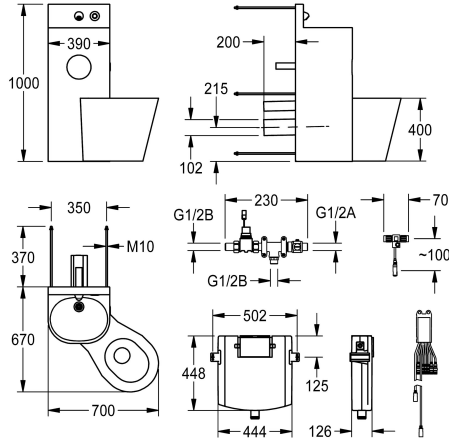

KWC HEAVY-DUTY WC washbasin combination

Modell-Linie: HEAVYDUTY | HDTX806R
Heavy Duty | Fångelse moduler

KWC-No.

2000100956

Version with WC pan angled 45° to the left

2000100957

Version with centrally arranged WC pan Dimensions 390 x 1000 x 780 mm (W x H x D)

2000100958

Version with WC pan angled 45° to the right Dimensions 699 x 1000 x 669 mm (W x H x D)

Toalett placering

Vänster

Mitten

Höger

Chromium nickel steel WC wash basin combination, satin finish surface for installing outside a utility room accessible from the back with remotely controlled tap components for fitting in the utility room, fixing from the back with threaded pins. Mounting stand, material thickness 2 mm with elevated rear wall including wall outlet and piezo button with start/stop function with seamless welded WC paper compartment and seamless moulded wash basin with trap, outlet DN 40. WC pan, material thickness 1.6 mm with full-length skirting, arranged on the right 45 degrees, bowl rim where nothing

can hide with piezo button for WC flushing, flushing certified pursuant to EN 997, horizontal outlet at the back DN 100. With solenoid to connect to premixed hot water or cold water. Condensation water-proof concealed cistern with single flush technology (9 or 6 litres) Supply voltage 24 V DC Including fixing material.

Overall dimensions 699 x 1000 x 669 mm (W x H x D)

Technical Data

Kroppsvidd

390 mm

Främre ingångs panel

Ja

Golvfixerad skak platta

Nej

Inbyggnadsmått

DN 15

Material

Rostfritt stål

Materialkod

1.4301

Material tjocklek kropp

2 mm

Material tjocklek WC

1.5 mm

Utloppets storlek

DN50#DN100

Övergripande djup

669 mm

Total höjd

1,000 mm

Total bredd

699 mm

Bräddavlopp

Nej

rör material

Rostfritt stål

Självstängande tryck knapp

ELECTRONICAL

Toalett rulls diameter

153 mm

Skruvad design

Rund form

Tvål kopp

Nej

Sprut längd

83 mm