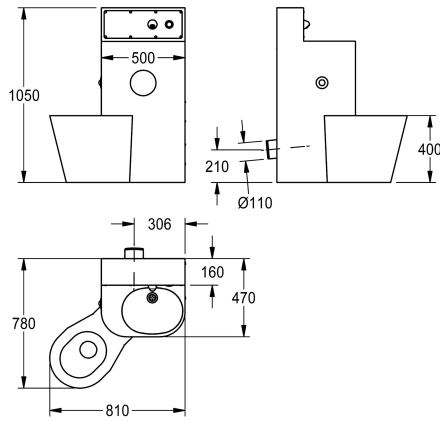

KWC HEAVY-DUTY WC washbasin combination

Modell-Linie: HEAVYDUTY | HDTX815L
Heavy Duty | Fångelse moduler

KWC-No.

2000100965

Version with WC pan angled 45° to the left

2000100966

Version with centrally arranged WC pan Dimensions 500 x 1050 x 890 mm (W x H x D)

2000100967

Version with WC pan angled 45° to the right Dimensions 809 x 1050 x 779 mm (W x H x D)

Toalett placering

Vänster

Mitten

Höger

Chromium nickel steel WC wash basin combination, satin finish surface for installing against a wall, invisible fixing with grub screws, lockable inspection opening. Mounting stand, material thickness 2 mm with elevated rear wall including wall outlet and press button operation, seamless welded toilet paper roll compartment and seamless moulded oval wash basin with plastic trap. WC pan, material thickness 1.6 mm with full-length skirting, arranged on the left 45 degrees, bowl rim where nothing can hide,

Overall dimensions 809 x 1050 x 779 mm (W x H x D)
WC position on the left

Technical Data

Kroppsvidd

500 mm

Främre ingångs panel

Ja

Golvfixerad skak platta

Nej

Material tocklek WC

1.5 mm

Utloppets storlek

DN50#DN100

Övergripande djup

780 mm

Total höjd

1.050 mm