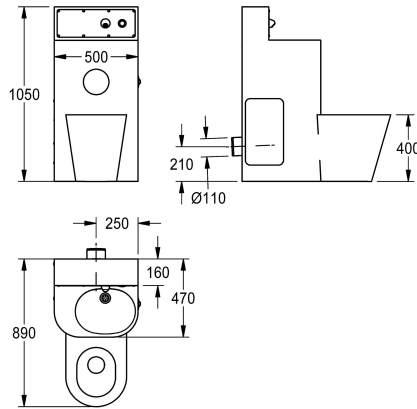

KWC HEAVY-DUTY WC washbasin combination

Modell-Linie: HEAVYDUTY | HDTX815M
Heavy Duty | Fångelse moduler

KWC-No.

2000100965

Version with WC pan angled 45° to the left

2000100966

Version with centrally arranged WC pan Dimensions 500 x 1050 x 890 mm (W x H x D)

2000100967

Version with WC pan angled 45° to the right Dimensions 809 x 1050 x 779 mm (W x H x D)

Toalett placering

Vänster

Mitten

Höger

Chromium nickel steel WC wash basin combination, satin finish surface for installing against a wall, invisible fixing with grub screws, lockable inspection opening. Mounting stand, material thickness 2 mm with elevated rear wall including wall outlet and press button operation, seamless welded toilet paper roll compartment and seamless moulded oval wash basin with plastic trap. WC pan, material thickness 1.6 mm with full-length skirting, arranged in the middle 90 degrees, bowl rim where nothing can

Overall dimensions 500 x 1050 x 890 mm (W x H x D)
WC position in the middle

Technical Data

Kroppsvidd

500 mm

Främre ingångs panel

Ja

Golvfixerad skak platta

Nej

Material tocklek WC

1.5 mm

Utloppets storlek

DN50#DN100

Övergripande djup

890 mm

Total höjd

1,050 mm