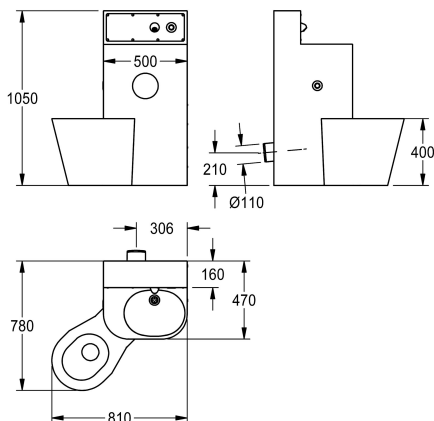

KWC HEAVY-DUTY WC washbasin combination

Modell-Linie: HEAVYDUTY | HDTX816L
Heavy Duty | Fångelse moduler

KWC-No.

2000100968

Version with WC pan angled 45° to the left, Dimensions 810 x 1050 x 780 mm (W x H x D)

2000100969

Version with centrally arranged WC pan Dimensions 500 x 1050 x 890 mm (W x H x D)

2000100970

Version with WC pan angled 45° to the right Dimensions 810 x 1050 x 780 mm (W x H x D)

Toalett placering

Vänster

Mitten

Höger

Chromium nickel steel WC washbasin combination, satin finish surface, for installing against a wall, with integrated electronic tap components. Invisible fixing with grub screws, lockable inspection opening. Mounting stand, material thickness 2 mm with elevated rear wall including wall outlet and piezo button with start/stop function with seamless welded toilet paper roll compartment and seamless moulded wash basin with plastic trap. WC pan, material thickness 1.6 mm with full-length skirting, arranged on the left 45

Overall dimensions 810 x 1050 x 780 (W x H x D)

Technical Data

Kroppsvidd

500 mm

Främre ingångs panel

Ja

Golvfixerad skak platta

Nej