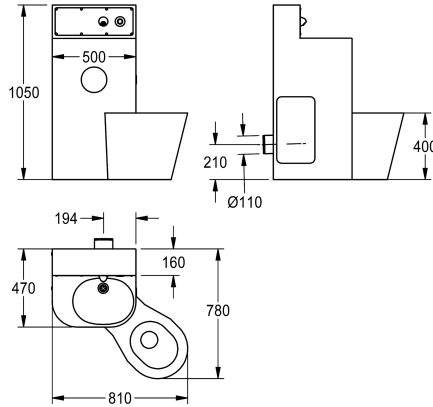

KWC HEAVY-DUTY WC washbasin combination

Modell-Linie: HEAVYDUTY | HDTX816R
Heavy Duty | Fångelse moduler

KWC-No.

2000100968

Version with WC pan angled 45° to the left, Dimensions 810 x 1050 x 780 mm (W x H x D)

2000100969

Version with centrally arranged WC pan Dimensions 500 x 1050 x 890 mm (W x H x D)

2000100970

Version with WC pan angled 45° to the right Dimensions 810 x 1050 x 780 mm (W x H x D)

Toalett placering

Vänster

Mitten

Höger

Chromium nickel steel WC washbasin combination, satin finish surface, for installing against a wall, with integrated electronic tap components. Invisible fixing with grub screws, lockable inspection opening. Mounting stand, material thickness 2 mm with elevated rear wall including wall outlet and piezo button with start/stop function with seamless welded toilet paper roll compartment and seamless moulded wash basin with plastic trap. WC pan, material thickness 1.6 mm with full-length skirting, arranged on the right 45

degrees, bowl rim where nothing can hide with piezo button for WC flushing, flushing certified pursuant to EN 997, horizontal outlet at the back DN 100. With solenoid to connect to premixed hot water or cold water. Condensation water-proof concealed cistern with single flush technology (9 or 6 litres) Supply voltage 24 V DC including fixing material.

Overall dimensions 810 x 1050 x 780 mm (W x H x D)

Technical Data

Kroppsvidd
Främre ingångs panel
Golvfixerad skak platta
Inbyggnadsmått
Material
Materialkod
Material tjocklek kropp
Material tocklek WC
Utloppets storlek
Övergripande djup
Total höjd
Total bredd
Bräddavlopp
rör material
Självstängande tryck knapp
Toalett rulls diameter
Skruvad design
Tvål kopp
Sprut längd

500 mm
Ja
Nej
DN 15
Rostfritt stål
1.4301
2 mm
1.5 mm
DN50#DN100
780 mm
1,050 mm
810 mm
Nej
Rostfritt stål
ELECTRONICAL
153 mm
Rund form
Nej
83 mm