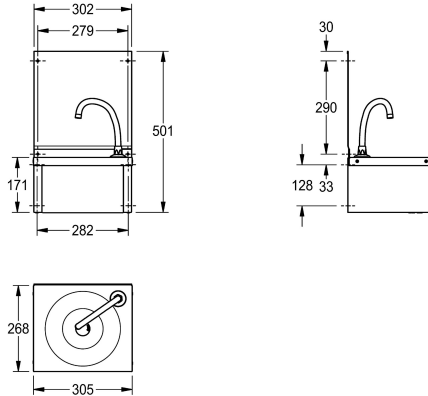

## KWC ANIMA Washbasin with knee actuation

Modell-Linie: ANIMA | ANMX216  
Tvättställ | Tvättställ

### KWC-No.

**2000101028**

Knee operated wash hand basin is manufactured from stainless steel - satin polish finish, material thickness 0.9 mm. Supplied complete with water spout positioned in rear right hand corner and 32 mm waste outlet. Note: The pre-mixing valve and the pipework linking the water spout to the knee operated front panel is all supplied with the washbasin. Wall mounted by fitting a top joggle

strip under the upstand return and by screw fixing through the integral rear brackets. Screws and plugs are not supplied.

Dimensions 305 x 501 x 268 mm (W x H x D)  
Bowl Dimensions 240 x 125 mm (W x D)

330 mm
Tom skål
Mitten
171 mm
Satin yta
221 mm
Rund
221 mm
NO-COLOUR
Rostfritt stål
1.4301
0.9 mm
268 mm
501 mm
305 mm
Nej
Nej
Ja
Satin yta
1
32 mm
Höger
Nej
Väggmontering
Mitten

**KWC ANIMA**

Washbasin with knee actuation