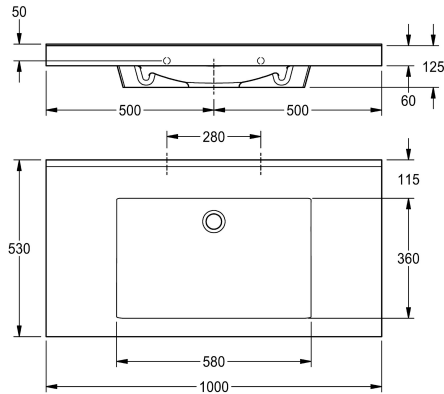

KWC QUADRO Single wash basin

Modell-Linie: QUADRO | ANMW417
Tvättställ | Tvättställ

KWC-No.

2000101159

With 35 mm diameter tap hole

2030036243

Without tap hole

Antal kranhål

1

QUADRO single wash basin, made of MIRANIT resin-bonded mineral material, with smooth, pore-free surface (temperature-resistant up to 80 °C). Alpine white colour. With seamless, rectangular bowl, without overflow, without taphole. Mounting on washbasin back panel. Rear contoured edge. Three-sided apron

60 mm (H). Mounting material included.

Dimensions 1000 x 125 x 530 (W x H x D)
Bowl dimensions 580 x 40/90 x 360 (W x H x D)

Technical Data

Typ av skål

skål placering

Skål - skål djup

Skål - djup

Skål form

Miranit

530 mm

60 mm

1,000 mm

Nej

Ja

DN 32

Nej