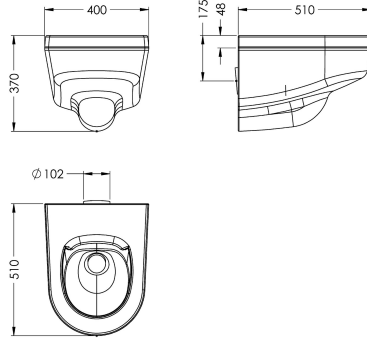

### Wall-mounted WC pan

Modell-Linie: DVS | VR99-017

WC och urinoarer | WC

#### KWC-No.

**2030039327**

Blue-coloured toilet seat

**2030039303**

Seat in white colour

Wall Hung WC Pan made of glass-fiber reinforced high impact resistant composite material and easily cleanable white colored (RAL 9016) gel-coated surface. Seamless manufactured pan with a material thickness of 8 mm. With through-wall M12 x 300 mm stainless steel all-thread studding for vandalism resistant fixing and service via maintenance room. Flushing certificated according

to EN 997 with minimum 4 litre flushing capacity. Concealed horizontal rear waste outlet (diameter 100 mm) and flush inlet (diameter 55 mm).

Dimensions 400 x 370 x 510 mm (W x H x D)

#### Technical Data

Material	Syntetisk
Utloppets storlek	DN 100
Övergripande djup	510 mm
Total höjd	370 mm
Total bredd	400 mm
Typ av WC	Vägghängd

Material	Syntetisk
Utloppets storlek	DN 100
Övergripande djup	510 mm
Total höjd	370 mm
Total bredd	400 mm
Typ av WC	Vägghängd