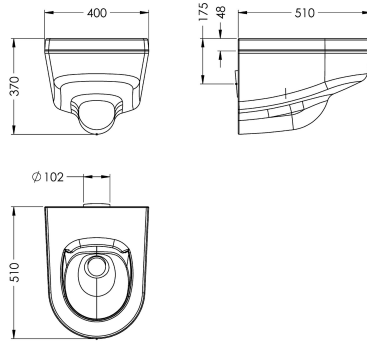

KWC

Wall-mounted WC pan

Modell-Linie: DVS | VR99-036
WC och urinoarer | WC

KWC-No.

2030039327

Blue-coloured toilet seat

2030039303

Seat in white colour

Wall Hung WC Pan made of glass-fiber reinforced high impact resistant composite material and easily cleanable white colored (RAL 9016) gel-coated surface with blue colored (RAL 5011) seat surface. Seamless manufactured pan with a material thickness of 8 mm. With through-wall M12 x 300 mm stainless steel all-thread studding for vandalism resistant fixing and service via maintenance

room. Flushing certificated according to EN 997 with minimum 4 litre flushing capacity. Concealed horizontal rear waste outlet (diameter 100 mm) and flush inlet (diameter 55 mm).

Dimensions 400 x 370 x 510 mm (W x H x D)

Technical Data

Material	Syntetisk
Utloppets storlek	DN 100
Övergripande djup	510 mm
Total höjd	370 mm
Total bredd	400 mm
Typ av WC	Vägghängd

Material	Syntetisk
Utloppets storlek	DN 100
Övergripande djup	510 mm
Total höjd	370 mm
Total bredd	400 mm
Typ av WC	Vägghängd