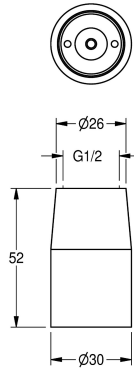

KWC

Shower jet nozzle

Modell-Linie: SHOWERHEADS | AQRM706

Duschar | Duschmunstycken

KWC-No.

2000100899

With 0.15 l/s flow regulator

2000100900

With 12.0 l/min flow regulator

ATT-WS-VOLFLOWRATE3

0.15 l/s

0.2 l/s

Jet shower head DN 15, polished chromium-plated brass, connection G 1/2. With flow controller 9.0 l/min.

Technical Data

Nominell diameter

DN 15