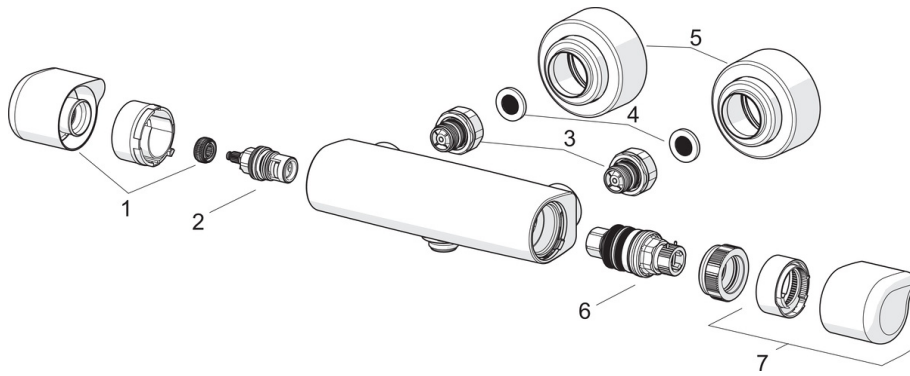

Reservdelar

SP5760

Namn	Kod	RSK
01 Flödesratt	1006422V	
02 Kranöverdel	109898	8347542
03 Anslutning	602438/2	
04 Smutsfilter, G3/4, DN20	178375V	8443264
05 Täckfläns	1006473V	
06 Termostat/reglerkassett	178780V	8592310
07 Temperaturratt	1005875V