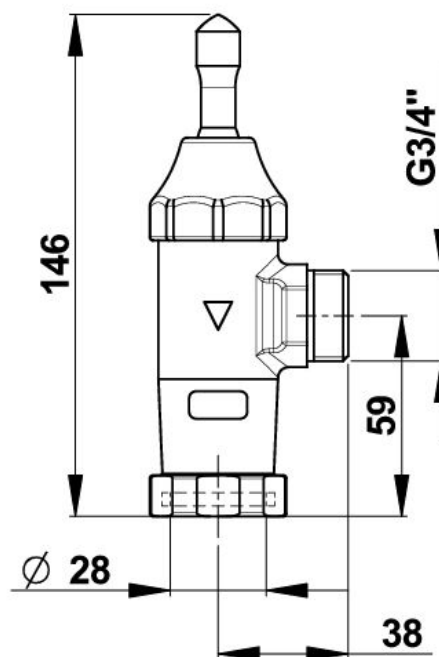

Range : Timed flow toilette flushvalve

Ref : 14109 - PRESTO 1000M

> Dynamic working pressure :

- 1 to 5 bars

> Volume of water delivered :

- 6 to 9 l, adjustable thanks to a stop valve (not integrated)
- Anti-water-hammering device

> Flow time :

- 7 to 9 seconds

> Functionality :

- Simple press on the omnidirectional lever handle to activate the water flow

> Hydraulic supply :

- Right or left square M G 3/4" (20/27)
- Outlet connection on flush pipe \varnothing 28 mm