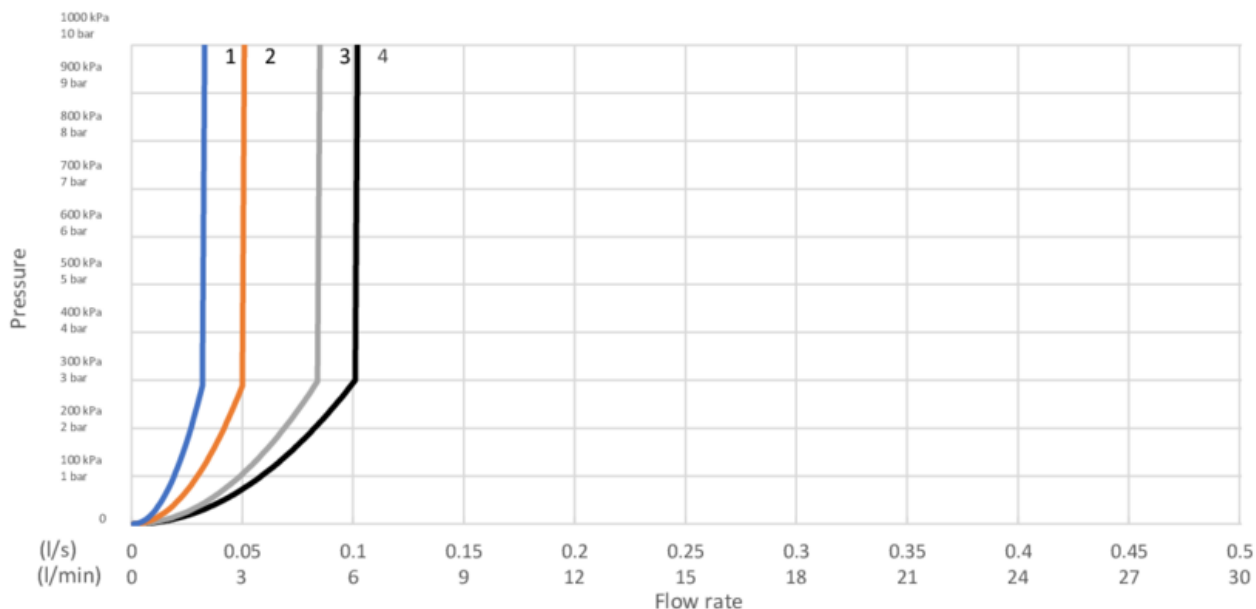

GUSTAVSBERG/

FLOW CHART/

Leed & Breeam

- 1. GB412160470LB /GB41216047064LB
- 2. GB41216047B /GB412160470B /GB412160450B /GB41216147064B /GB412161470B /GB412162510B
- 3. GB41206096B /GB412060560B /GB412060960B
- 4. GB41202372B