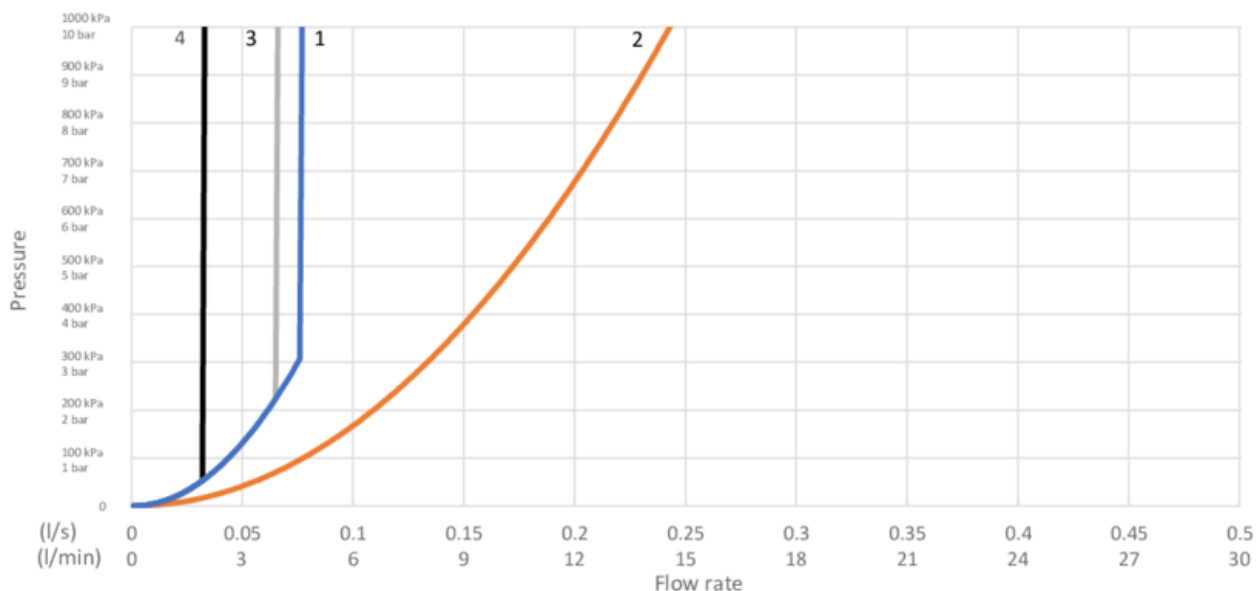

GUSTAVSBERG/

FLOW CHART/

Washbasin mixer, energy class A New Nautic

- 1. Max flow
- 2. Side spray
- 3. Optional aerator GB41638662 10
- 4. Optional aerator GB41638663 10

1. Max flow

- Flowrate at 300 kPa:	0,074 l/s
- Pressure at flow 0,1 l/s:	N/A
- Pressure at flow 0,2 l/s:	N/A
- Pressure at flow 0,33 l/s:	N/A