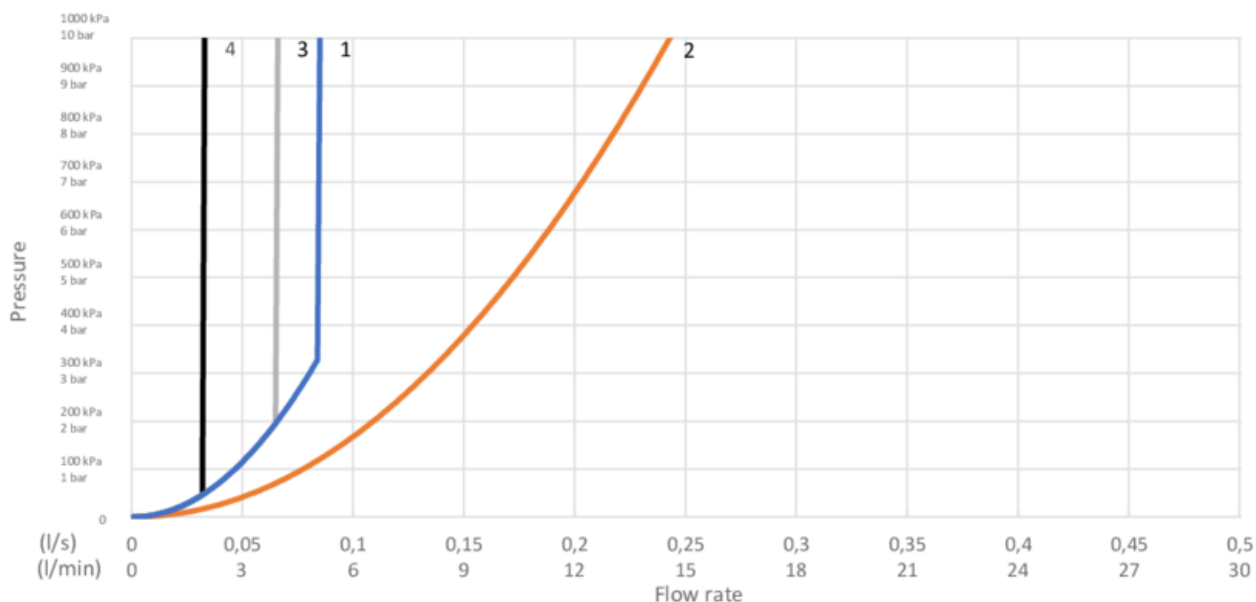

GUSTAVSBERG/

FLOW CHART/

Washbasin mixer, energy class A New Care

- 1. Max flow
- 2. Side spray
- 3. Optional aerator GB41638662 10
- 4. Optional aerator GB41638663 10

1. Max flow

- Flowrate at 300 kPa:	0,079 l/s
- Pressure at flow 0,1 l/s:	N/A
- Pressure at flow 0,2 l/s:	N/A
- Pressure at flow 0,33 l/s:	N/A