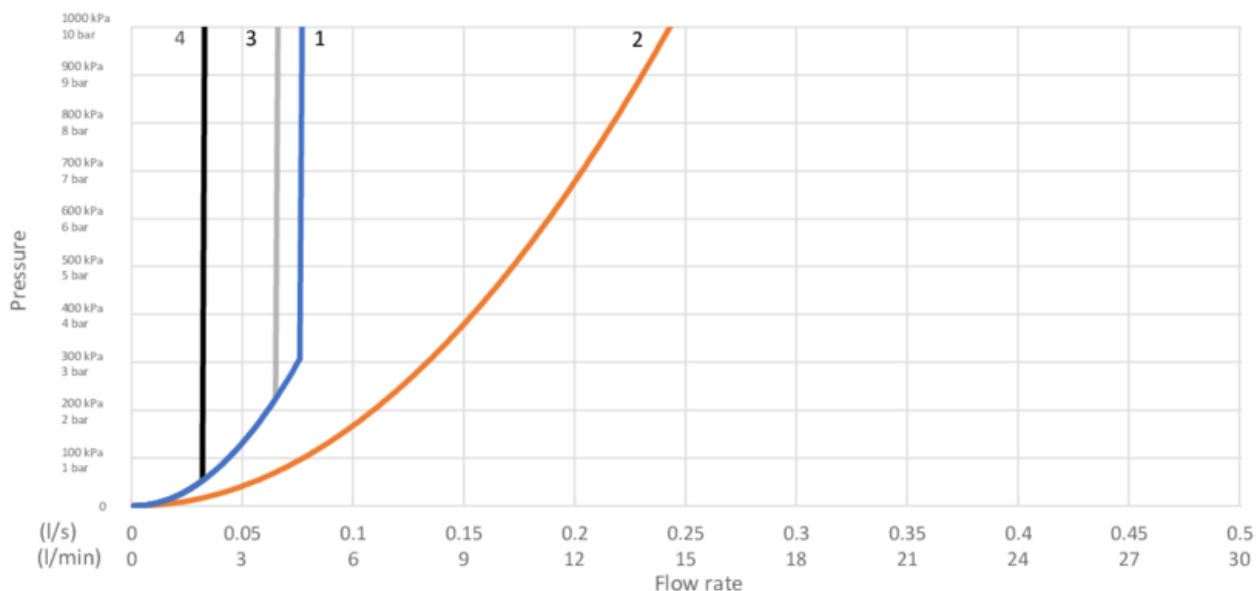

GUSTAVSBERG/

FLOW CHART/

Washbasin mixer, energy class A New Nautic

- 1. Max flow
- 2. Side spray
- 3. Optional aerator GB41638662 10

- 4. Optional aerator GB41638663 10

1. Max flow

| | |
|------------------------------|-----------|
| - Flowrate at 300 kPa: | 0,074 l/s |
| - Pressure at flow 0,1 l/s: | N/A |
| - Pressure at flow 0,2 l/s: | N/A |
| - Pressure at flow 0,33 l/s: | N/A |