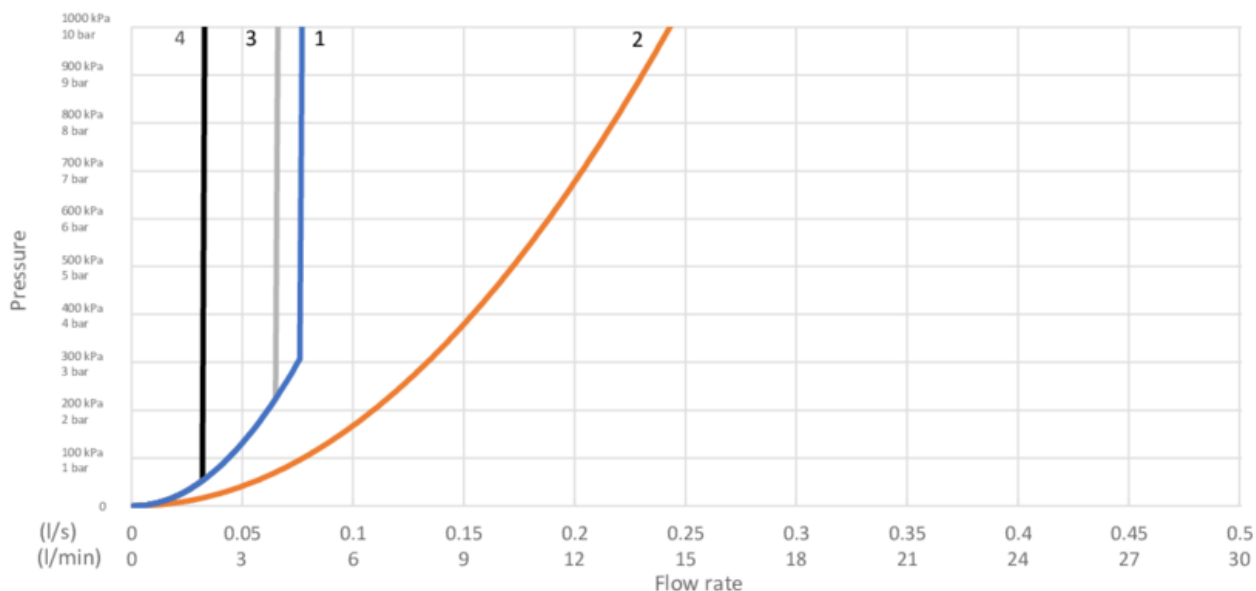

GUSTAVSBERG/

FLOW CHART/

Washbasin mixer, energy class A New Nautic

- 1. Max flow
- 2. Side spray
- 3. Optional aerator GB41638662 10

- 4. Optional aerator GB41638663 10

1. Max flow

- Flowrate at 300 kPa:	0,074 l/s
- Pressure at flow 0,1 l/s:	N/A
- Pressure at flow 0,2 l/s:	N/A
- Pressure at flow 0,33 l/s:	N/A