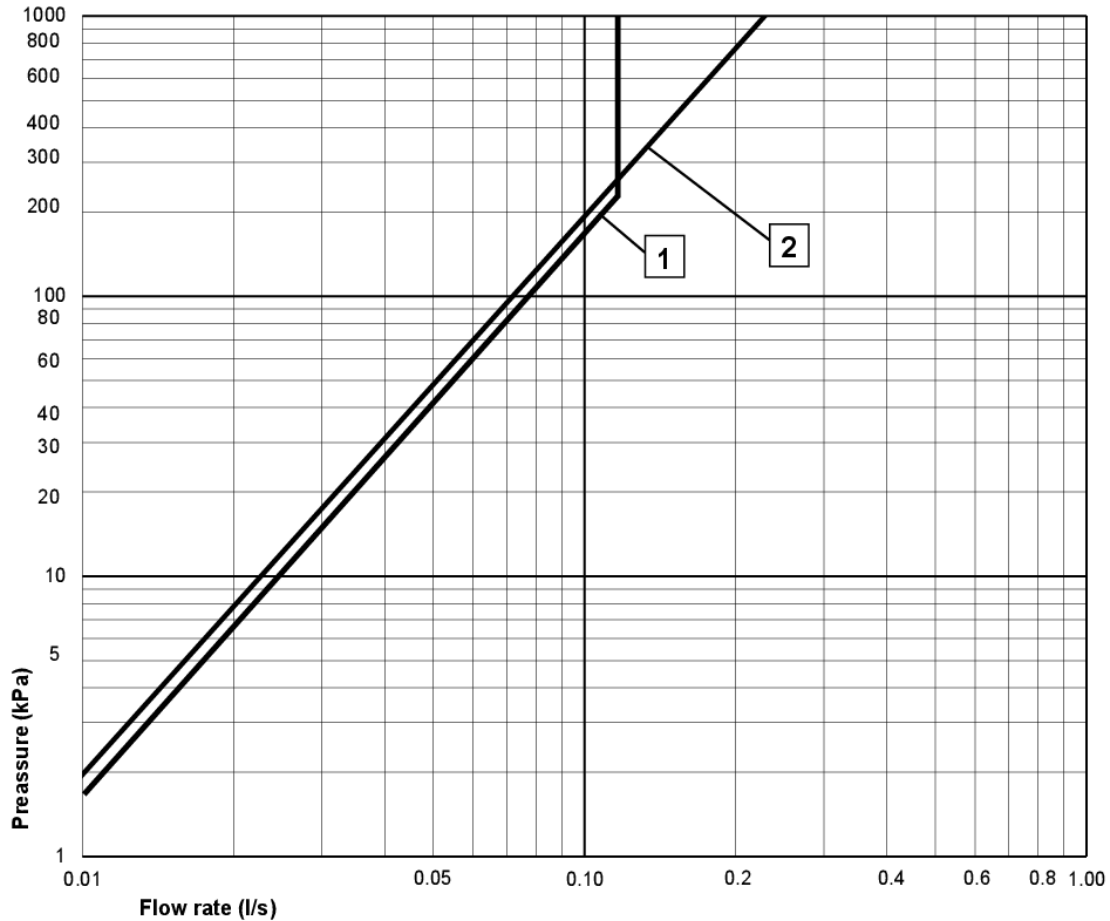

GUSTAVSBERG/

FLOW CHART/

ATLANTIC KITCHEN MIXER, LEAD-FREE

GUSTAVSBERG /
SMARTER BATHROOMS

- 1** Max flow
- 2** Dishwasher shut off valve

Valid for curve **1**

- Flowrate at 300 kPa:	0,12 l/s
- Pressure at flow 0,1 l/s:	192 kPa
- Pressure at flow 0,2 l/s:	NA
- Pressure at flow 0,33 l/s:	NA