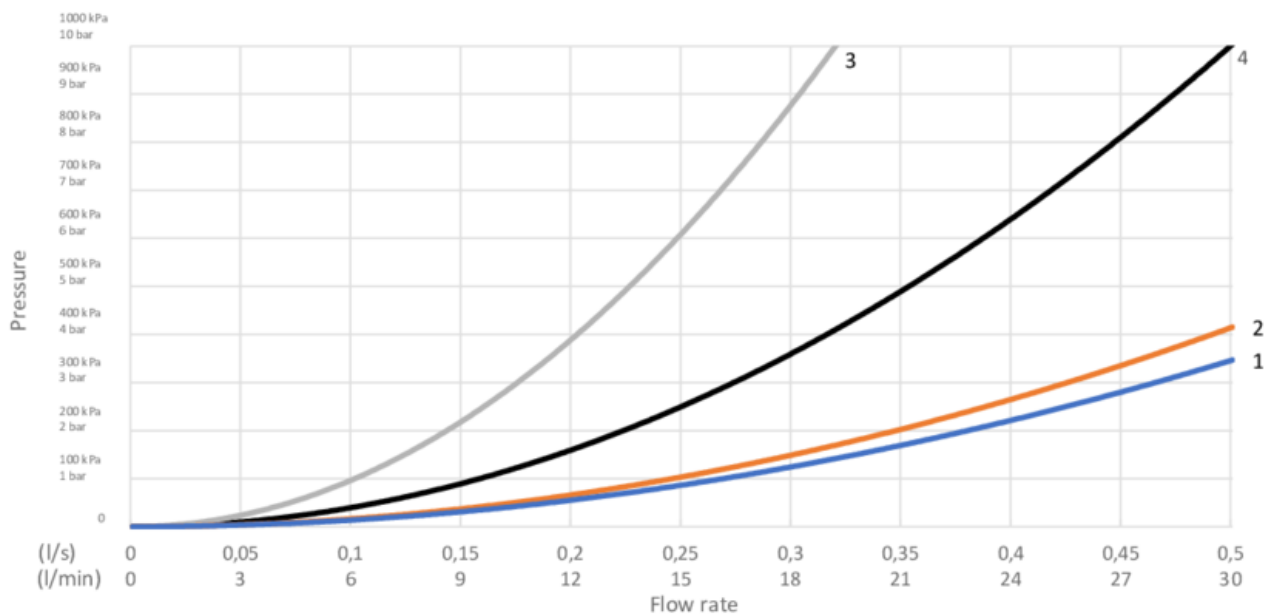

GUSTAVSBERG/

FLOW CHART/

Thermostatic Mixers, Shower Columns, Spout 350 mm

- 1. Max flow (bath- and shower outlet)
- 2. Head shower GB41103230, GB41103235
- 3. Hand shower GB41103230, GB41103235
- 4. Spout GB41650288 (350 mm)