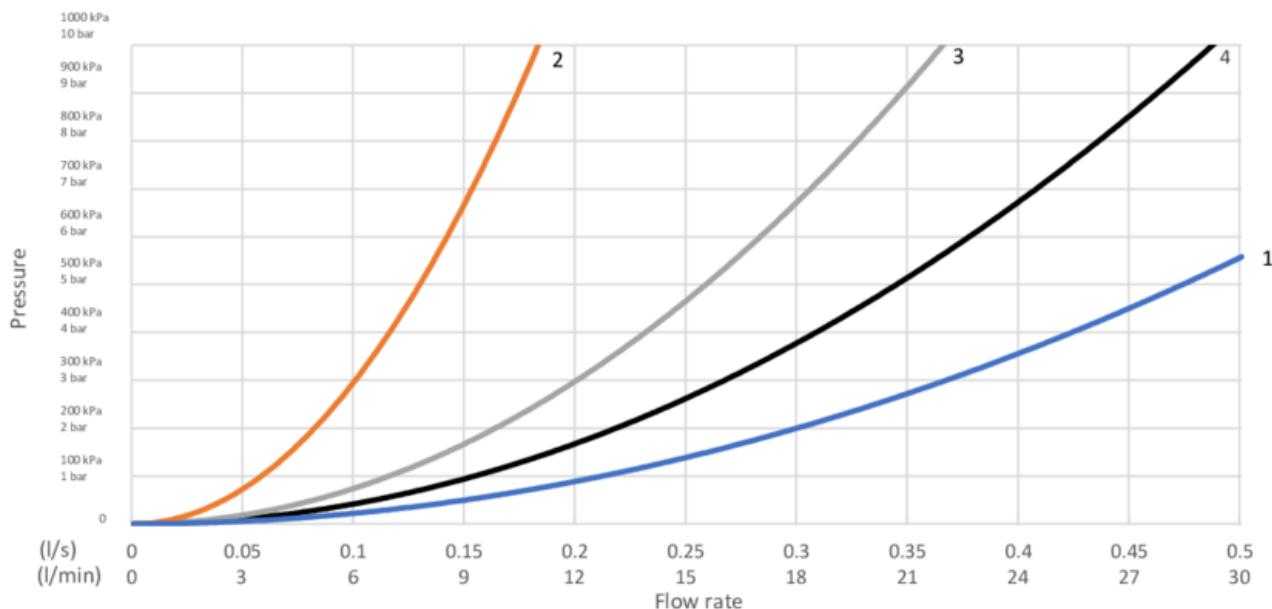

GUSTAVSBERG/

FLOW CHART/

Ettgrepp väggblandare Nya Nautic

- 1. Max flow
- 2. GB41212087, GB41202087,(with shower set GB41106250)
- 3. A-restrictor
- 4. B-restrictor

1. Max flow		2. GB41212087, GB41202087,(with shower set GB41106250)	
- Flow rate at 300 kPa:	0,367 l/s	- Flow rate at 300 kPa:	0,1 l/s
- Pressure at flow 0,1 l/s:	22 kPa	- Pressure at flow 0,1 l/s:	300 kPa
- Pressure at flow 0,2 l/s:	89 kPa	- Pressure at flow 0,2 l/s:	N/A
- Pressure at flow 0,33 l/s:	243 kPa	- Pressure at flow 0,33 l/s:	N/A