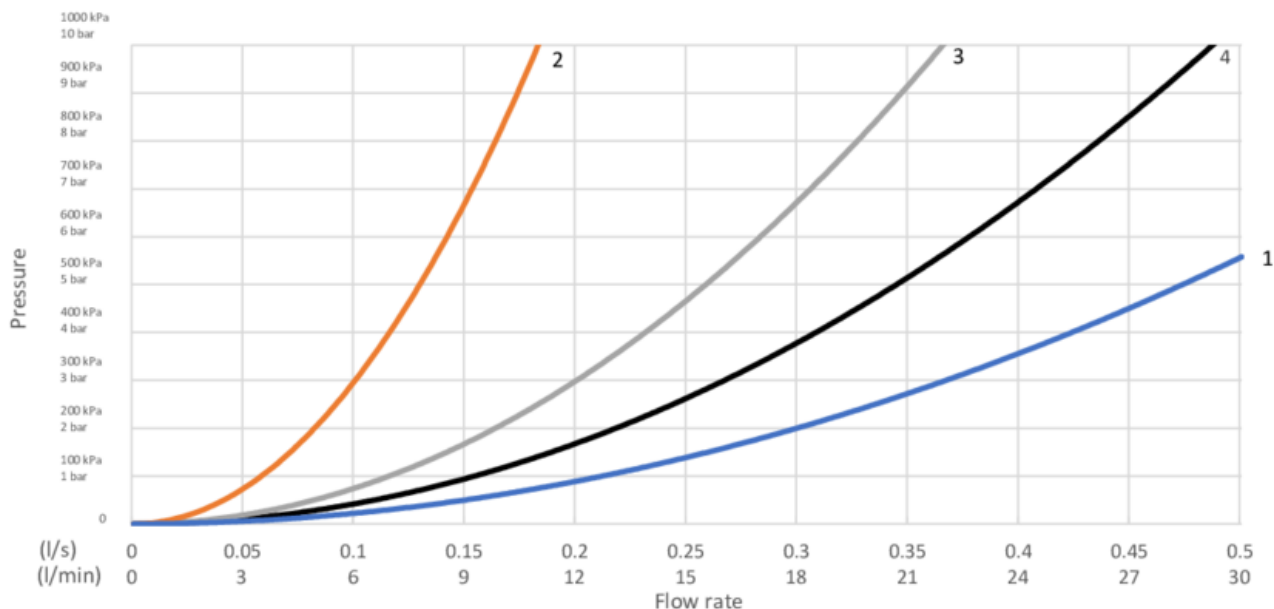

GUSTAVSBERG/

FLOW CHART/

Ettgrepp väggblandare Nya Nautic

- 1. Max flow
- 2. GB41212087, GB41202087,(with shower set GB41106250)
- 3. A-restrictor
- 4. B-restrictor

1. Max flow		2. GB41212087, GB41202087,(with shower set GB41106250)	
- Flow rate at 300 kPa:	0,367 l/s	- Flow rate at 300 kPa:	0,1 l/s
- Pressure at flow 0,1 l/s:	22 kPa	- Pressure at flow 0,1 l/s:	300 kPa
- Pressure at flow 0,2 l/s:	89 kPa	- Pressure at flow 0,2 l/s:	N/A
- Pressure at flow 0,33 l/s:	243 kPa	- Pressure at flow 0,33 l/s:	N/A