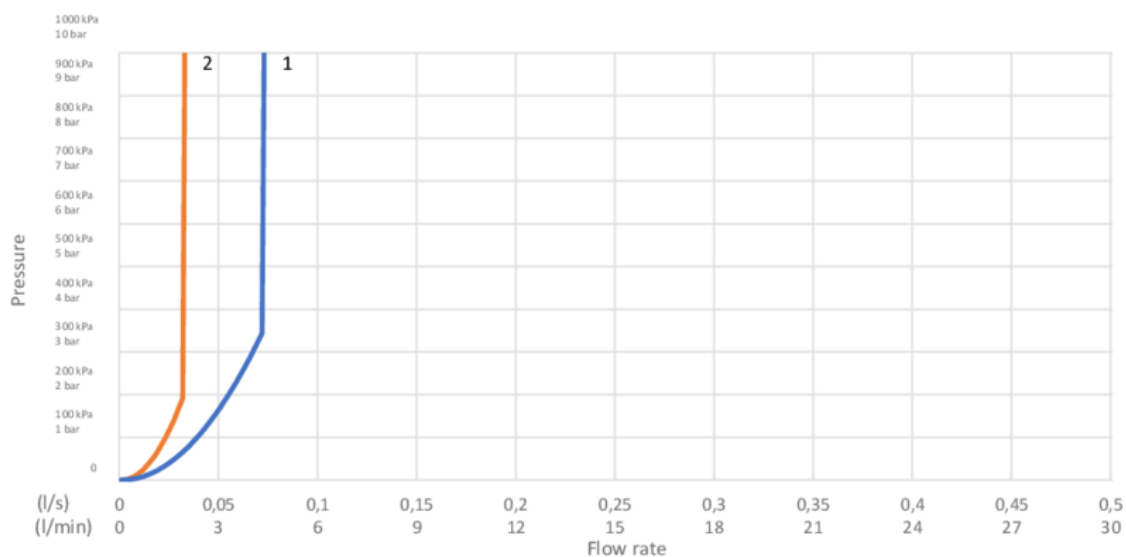

GUSTAVSBERG/

FLOW CHART/

Sensor Mixer Sensoric 1.0

GUSTAVSBERG /
SMARTER BATHROOMS

- 1. GB41218881 (4,3 l/min)
- 2. GB41218881 (1,9 l/min)

1. GB41218881 (4,3 l/min)		2. GB41218881 (1,9 l/min)	
- Flow rate at 300 kPa:	0,066 l/s	- Flow rate at 300 kPa:	0,032 l/s
- Pressure at flow 0,1 l/s:	N/A	- Pressure at flow 0,1 l/s:	N/A
- Pressure at flow 0,2 l/s:	N/A	- Pressure at flow 0,2 l/s:	N/A
- Pressure at flow 0,33 l/s:	N/A	- Pressure at flow 0,33 l/s:	N/A