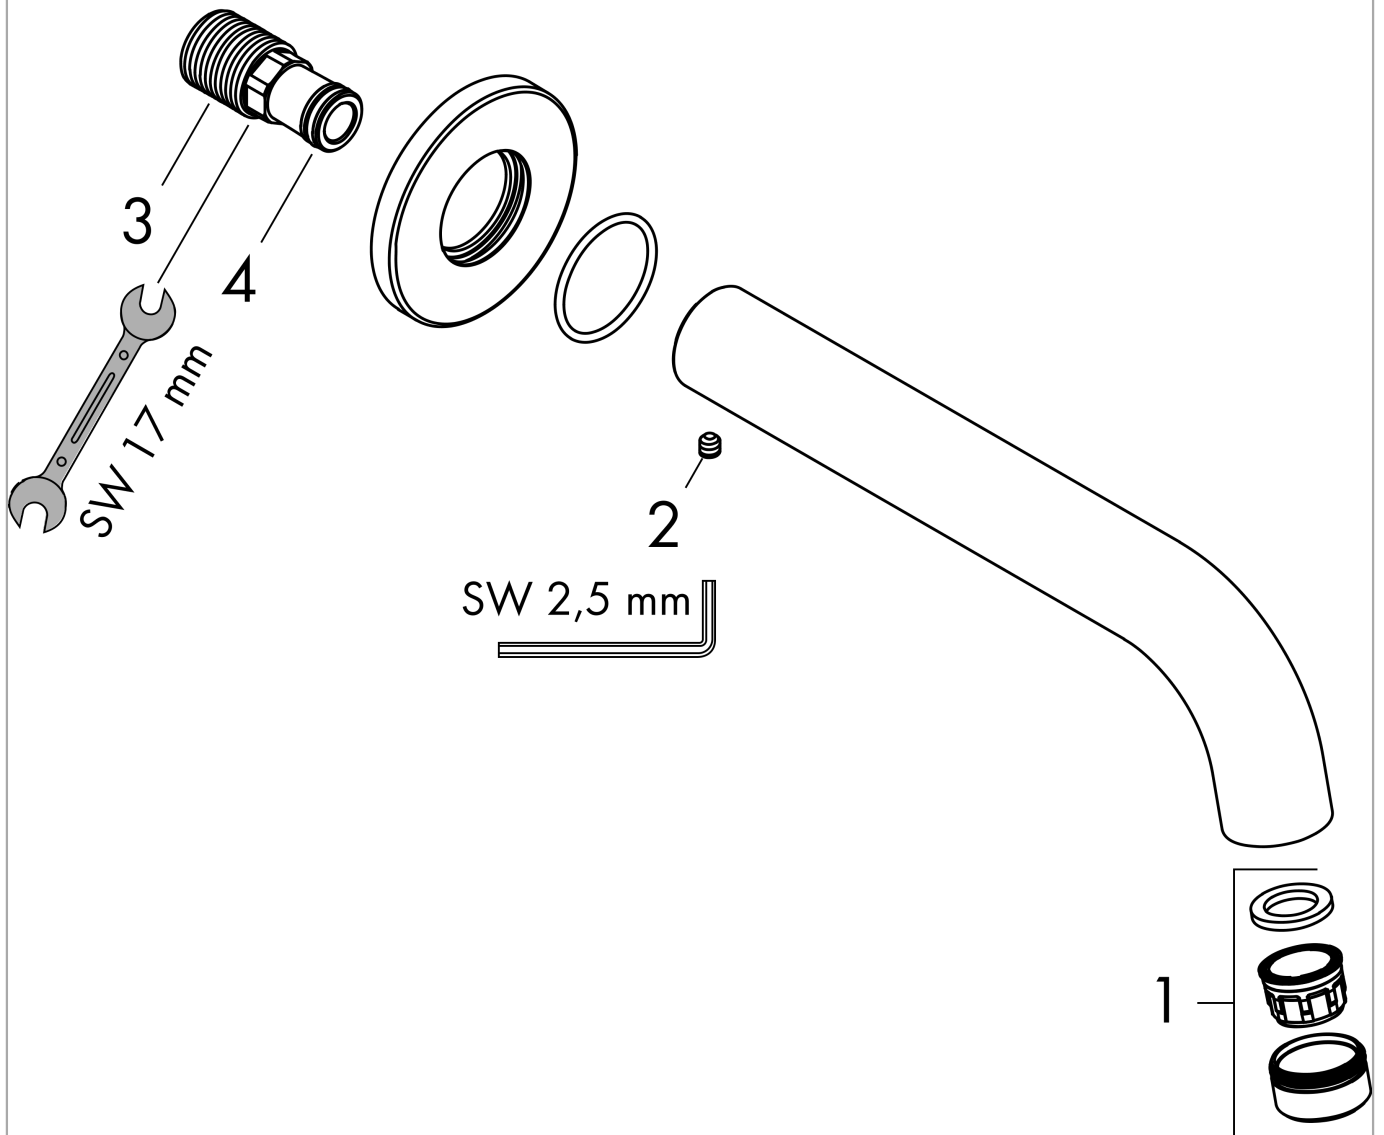

#### Scale drawing

#### Flowchart

The consumption was measured in combination with the appropriate fittings (thermostat/mixer/ in-wall valve) to reflect actual application in practice.

**Vernis Blend**  
**Bath spout**  
 Surfaces: **Matt Black**    Article Number: **71420670**

## Exploded Drawing

Year of production: >04/21

**Vernis Blend**

**Bath spout**

Surfaces: **Matt Black**    Article Number: **71420670**

**Spare part list**

Year of production: >04/21

Pos.	Description	Article Number	Price	PU
1	aerator M24x1 (38 l/min)	92513670	-	1
2	hollow set screw M5x5	98446000	-	1
3	connecting thread G½	93726000	-	1
4	O-ring 13x2	98128000	-	1