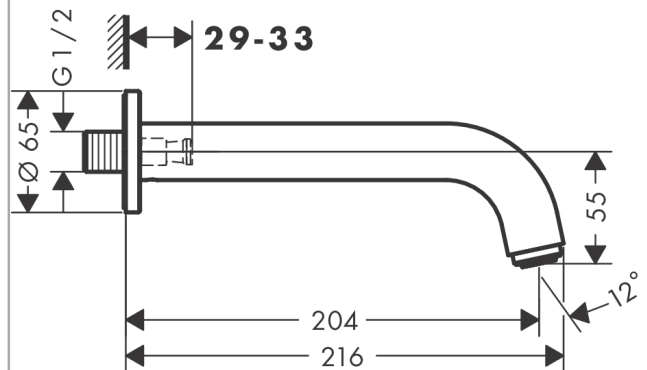

##### product features

- 1 function
- with escutcheon
- projection 204 mm
- wall-mounted
- maximum flow rate at 3 bar: 21,7 l/min
- connection dimension: G 1/2
- spray type: normal spray

#### Flowchart

The consumption was measured in combination with the appropriate fittings (thermostat/mixer/ in-wall valve) to reflect actual application in practice.

**Vernis Blend**  
**Bath spout**  
 Surfaces: **Matt Black**    Article Number: **71420670**

## Exploded Drawing

Year of production: >04/21

**Vernis Blend**

**Bath spout**

Surfaces: **Matt Black**    Article Number: **71420670**

**Spare part list**

Year of production: >04/21

Pos.	Description	Article Number	Price	PU
1	aerator M24x1 (38 l/min)	92513670	-	1
2	hollow set screw M5x5	98446000	-	1
3	connecting thread G½	93726000	-	1
4	O-ring 13x2	98128000	-	1