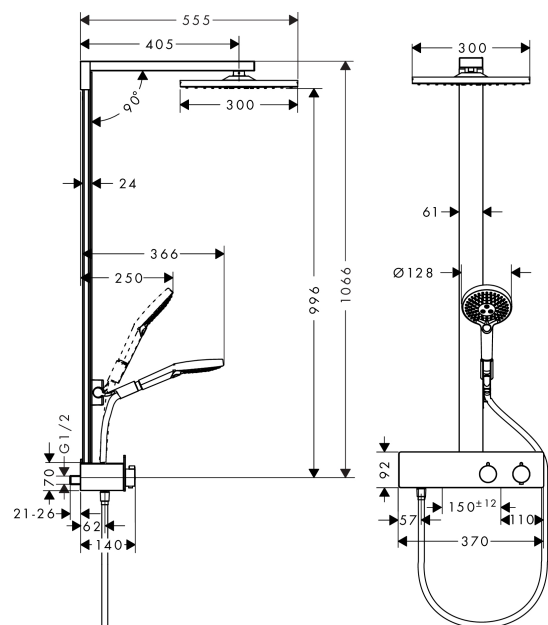

Raindance E Showerpipe 300 1jet EcoSmart 9 l/min med ShowerTablet 350

Ytskikt: krom Art.nr. : 27362000

Produktdetaljer

Produktinformation

- bestående av: huvuddusch, handdusch, duschtermostat, duschslang, duschhållare
- 90 graders justerbart reglage, svänger vänster och höger, upp och ner
- endast en funktion åt gången kan benyttjas
- huvuddusch Raindance E 300 Air 1jet
- duschhuvudsstorlek: 300 x 300 mm
- huvuddusch med inställningsbar vinkel
- hylla i säkerhetsglas
- stråltyp: RainAir
- flödesmängd RainAir (vid 3 bar): 9 l/min
- helförkromad strålskiva
- duscharmslängd: 405 mm
- termostat ShowerTablet 350
- yta hylla: eloxerad aluminium
- isolerade vattenslangar
- säkerhetsspärr vid 40°C
- inställningsbar varmvattenbegränsning
- förbrukaraktivering genom vridning
- monteringsstyp: ytmontering
- anslutningsstorlek DN15
- anslutningsgänga R ½
- stickmått 150 cc ± 12 mm
- stigrör kan inte avkortas
- ACS 18 ACC LY 507, valide jusqu'au 09.08.2023
- WELS SGP 1 Tick SHT-2018/023729

Tekniska lösningar

Designpriser

Certificates

Produktbild

Måttskiss