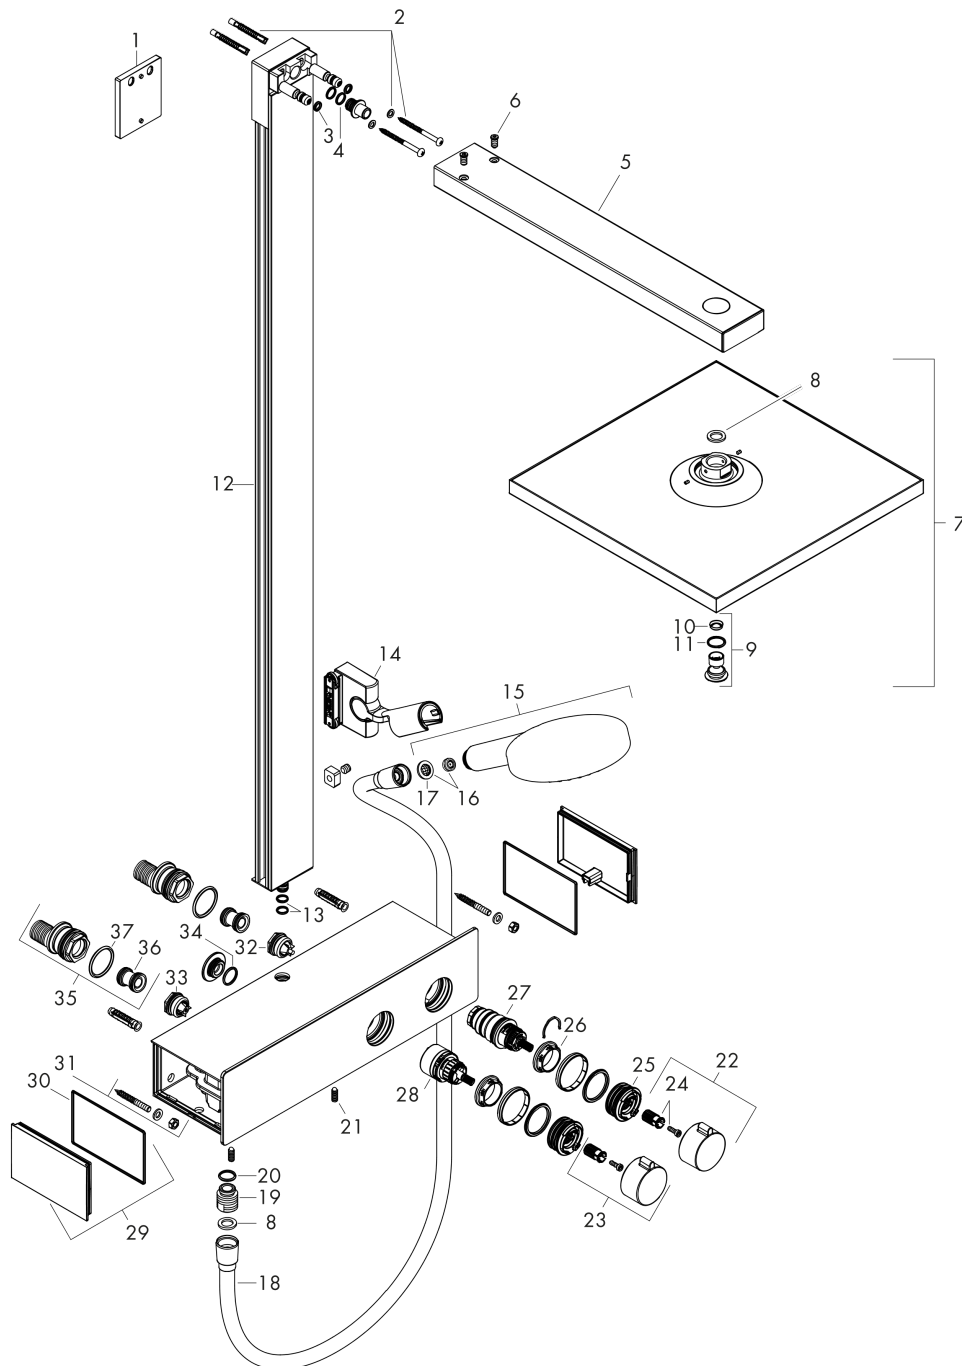

Sprängritning

Tillverkningsår: >10/17

Raindance E
Showerpipe 300 1jet EcoSmart 9 l/min med ShowerTablet 350
 Ytskikt: krom Art.nr. : 27362000

Reservdelslista

Tillverkningsår: >10/17

Pos.	Produktdetaljer	Art.nr.	PC	PU
1	tile-matching-disk	93146000	0	1
2	mounting set	96179800	0	1
3	O-ring 6x2	98458000	0	1
4	O-ring 10x1,5	98123000	0	1
5	shower arm	93221000	0	1
6	screw	93431000	0	1
7	head shower	93220000	0	1
8	seal	98058000	0	1
9	air jet (Eco)	93137000	0	1
10	filter	93128000	0	1
11	O-ring 15x2	98163000	0	1
12	pipe with cover (950 mm)	93222000	0	1
13	O-ring 9x1,5	98117000	0	1
14	support, assy	93100000	0	1
15	handshower	26531000	0	1
16	flow limiter (9 l/min)	95659000	0	1
17	filter packing	94246000	0	1
18	shower hose Isiflex'B 1,60 m	28276000	0	1
19	connecting thread	95392000	0	1
20	O-ring 14x2	98129000	0	1
21	hollow set screw M6x16 including o-ring 29x3	98372000	0	1
22	handle	93227000	0	1
23	handle fixing set	93228000	0	1
24	handle for shut off unit	93226000	0	1
25	safety set	93229000	0	1
26	nut	98913000	0	1
27	thermostat cartridge	98282000	0	1
28	shut off unit with selector	98283000	0	1
29	cover	93225000	0	1
30	O-ring 76x2,5	98431000	0	1
31	mounting kit	98744000	0	1
32	non return valve with filter	93224000	0	1
33	non return valve (pressure-resistant up to 2 MPa)	93223000	0	1
34	O-ring 16x2	98133000	0	1
35	set of S-unions	95772000	0	1
36	noise reduction	96429000	0	1
37	O-ring 29x3	98371000	0	1