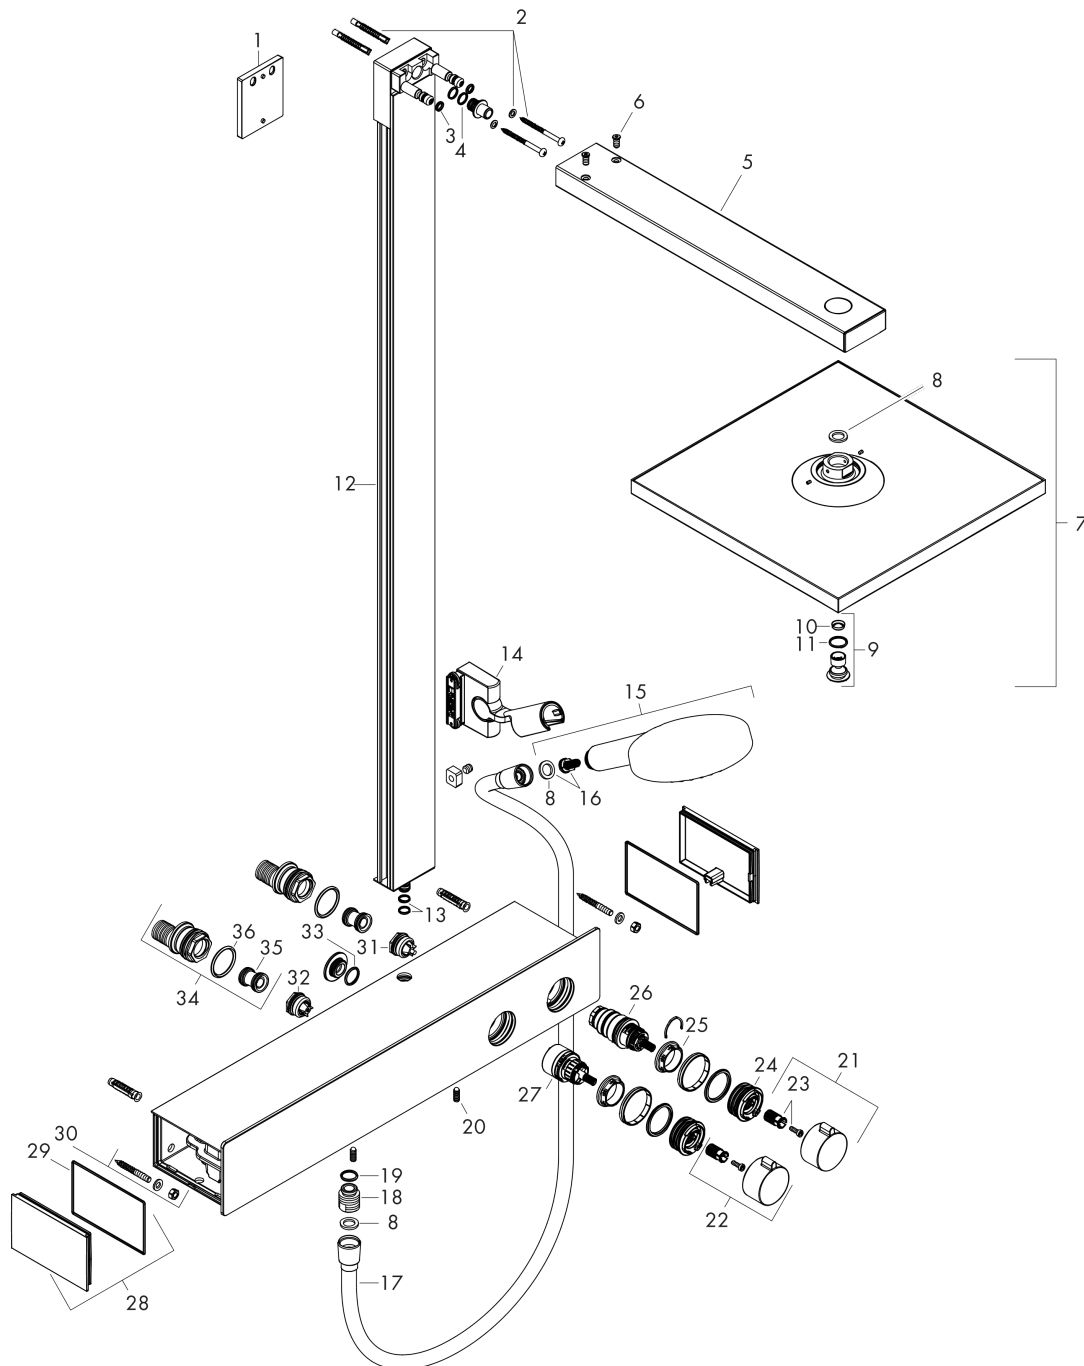

Sprängritning

Tillverkningsår: >10/17

Raindance E
Showerpipe 300 1jet med ShowerTablet 600
 Ytskikt: krom Art.nr. : 27363000

Reservdelslista

Tillverkningsår: >10/17

Pos.	Produktdetaljer	Art.nr.	PC	PU
1	tile-matching-disk	93146000	0	1
2	mounting set	96179800	0	1
3	O-ring 6x2	98458000	0	1
4	O-ring 10x1,5	98123000	0	1
5	shower arm	93221000	0	1
6	screw	93431000	0	1
7	head shower	93230000	0	1
8	seal	98058000	0	1
9	air jet	93127000	0	1
10	filter	93128000	0	1
11	O-ring 15x2	98163000	0	1
12	pipe with cover (950 mm)	93222000	0	1
13	O-ring 9x1,5	98117000	0	1
14	support, assy	93100000	0	1
15	handshower	26531000	0	1
16	filter insert	97708000	0	1
17	shower hose Isiflex'B 1,60 m	28276000	0	1
18	connecting thread	95392000	0	1
19	O-ring 14x2	98129000	0	1
20	hollow set screw M6x16 including o-ring 29x3	98372000	0	1
21	handle	93227000	0	1
22	handle fixing set	93228000	0	1
23	handle for shut off unit	93226000	0	1
24	safety set	93229000	0	1
25	nut	98913000	0	1
26	thermostat cartridge	98282000	0	1
27	shut off unit with selector	98283000	0	1
28	cover	93225000	0	1
29	O-ring 76x2,5	98431000	0	1
30	mounting kit	98744000	0	1
31	non return valve with filter	93224000	0	1
32	non return valve (pressure-resistant up to 2 MPa)	93223000	0	1
33	O-ring 16x2	98133000	0	1
34	set of S-unions	95772000	0	1
35	noise reduction	96429000	0	1
36	O-ring 29x3	98371000	0	1