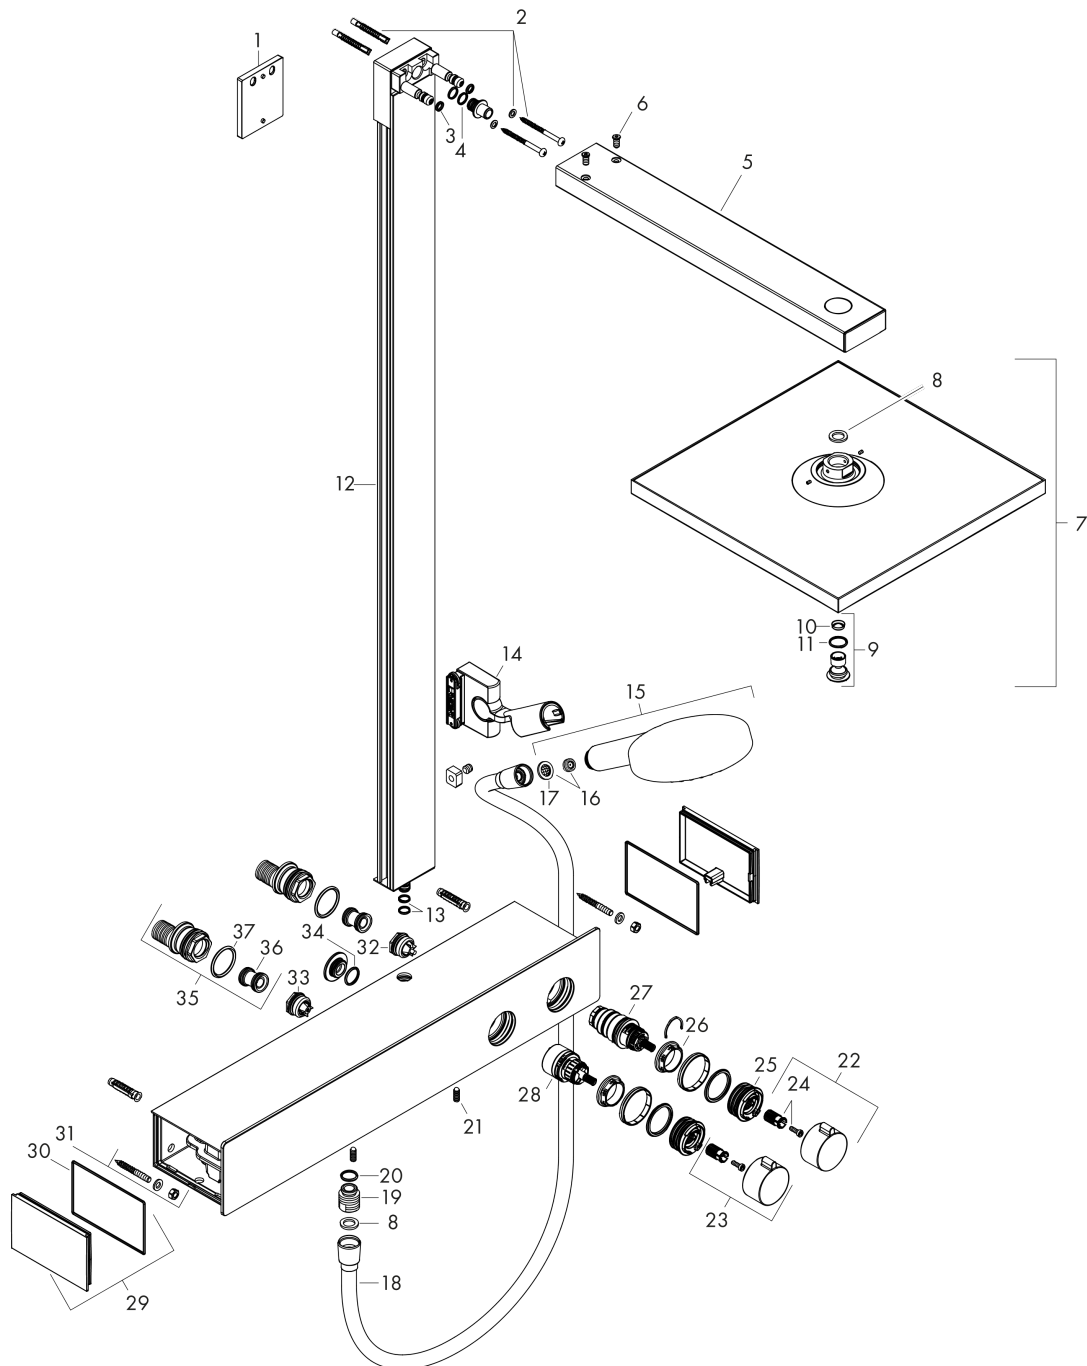

Raindance E
Showerpipe 300 1jet EcoSmart 9 l/min med ShowerTablet 600
Ytskikt: krom Art.nr. : 27364000

Sprängritning

Tillverkningsår: >10/17

Raindance E
Showerpipe 300 1jet EcoSmart 9 l/min med ShowerTablet 600
Ytskikt: krom Art.nr. : 27364000

Reservdelslista

Tillverkningsår: >10/17

Pos.	Produktdetaljer	Art.nr.	PC	PU
1	tile-matching-disk	93146000	0	1
2	mounting set	96179800	0	1
3	O-ring 6x2	98458000	0	1
4	O-ring 10x1,5	98123000	0	1
5	shower arm	93221000	0	1
6	screw	93431000	0	1
7	head shower	93220000	0	1
8	seal	98058000	0	1
9	air jet (Eco)	93137000	0	1
10	filter	93128000	0	1
11	O-ring 15x2	98163000	0	1
12	pipe with cover (950 mm)	93222000	0	1
13	O-ring 9x1,5	98117000	0	1
14	support, assy	93100000	0	1
15	handshower	26531000	0	1
16	flow limiter (9 l/min)	95659000	0	1
17	filter packing	94246000	0	1
18	shower hose Isiflex'B 1,60 m	28276000	0	1
19	connecting thread	95392000	0	1
20	O-ring 14x2	98129000	0	1
21	hollow set screw M6x16 including o-ring 29x3	98372000	0	1
22	handle	93227000	0	1
23	handle fixing set	93228000	0	1
24	handle for shut off unit	93226000	0	1
25	safety set	93229000	0	1
26	nut	98913000	0	1
27	thermostat cartridge	98282000	0	1
28	shut off unit with selector	98283000	0	1
29	cover	93225000	0	1
30	O-ring 76x2,5	98431000	0	1
31	mounting kit	98744000	0	1
32	non return valve with filter	93224000	0	1
33	non return valve (pressure-resistant up to 2 MPa)	93223000	0	1
34	O-ring 16x2	98133000	0	1
35	set of S-unions	95772000	0	1
36	O-ring 29x3	98371000	0	1
37	noise reduction	96429000	0	1