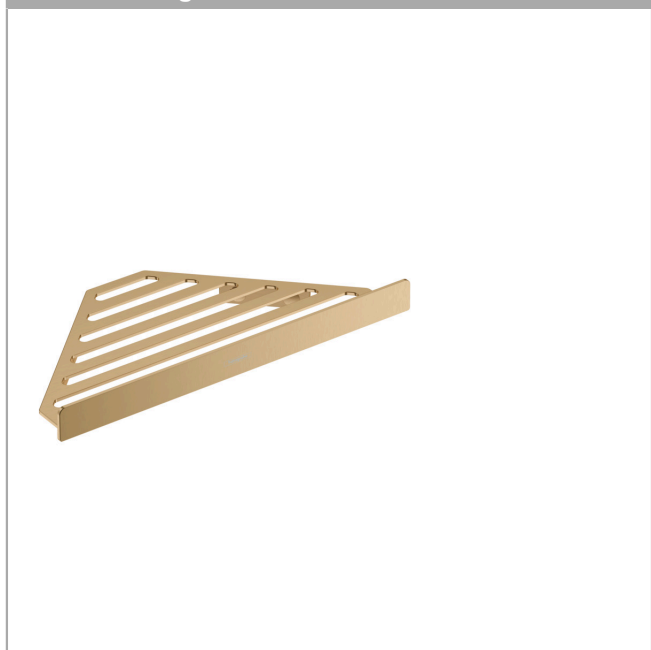

AddStoris
Corner basket
Surfaces: **Brushed Bronze**   Article Number: **41741140**

Description

product features

- can be used additional as a shelf
- material: metal
- wall-mounted

Design awards

reddot winner 2021

Product image