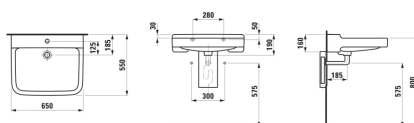

## Washbasin 'liberty', barrier-free

DIMENSIONS

Length	650 mm
Width	550 mm
Height	190 mm

COLOUR AND FINISH

<input type="checkbox"/>	000 White
--------------------------	-----------

OPTIONS

156 - one tap hole, without overflow hole, without open drain

Bowl length (mm) : 595

Bowl position : Central

Bowl width (mm) : 400

Glazed base

Installation type : Wall-hung

Internal Shape : Soft

Material : Vitreous china

Number of fixing points : 2

Overflow type : Standard

Shape : Soft

Taphole configuration : 1 taphole in the middle

TECHNICAL DRAWINGS